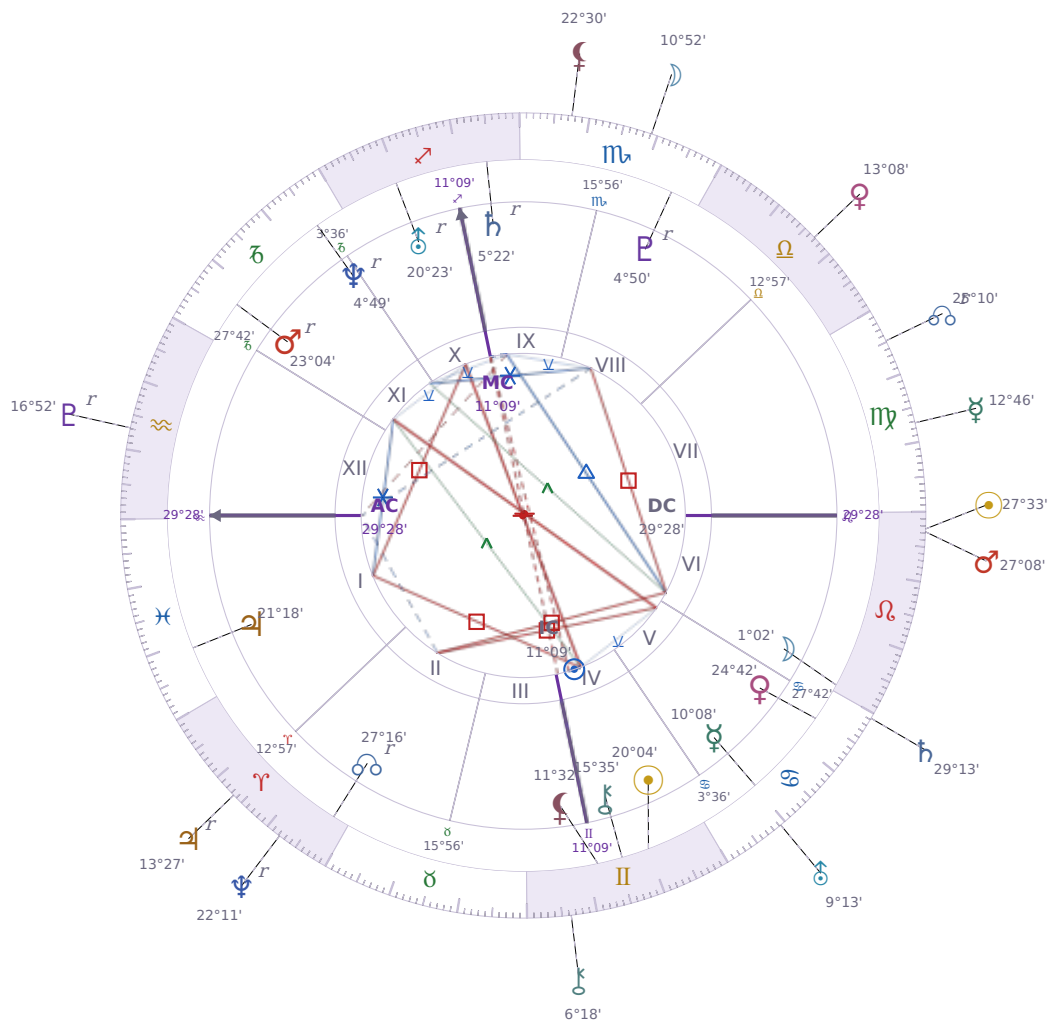

DAILY PERSONAL HOROSCOPE

Shia LaBeouf

American actor (born 1986)

♊ Gemini June 11, 1986 00:14 Los Angeles

Sunday, 20 August 2034

TRANSITS FOR TODAY

☉ Sun	in ♌ Leo	27°33'38"
☾ Moon	in ♏ Scorpio	10°52'32"
☿ Mercury	in ♍ Virgo	12°46'53"
♀ Venus	in ♎ Libra	13°08'59"
♂ Mars	in ♌ Leo	27°08'40"
♃ Jupiter	in ♈ Aries Rx	13°27'22"
♄ Saturn	in ♋ Cancer	29°13'24"