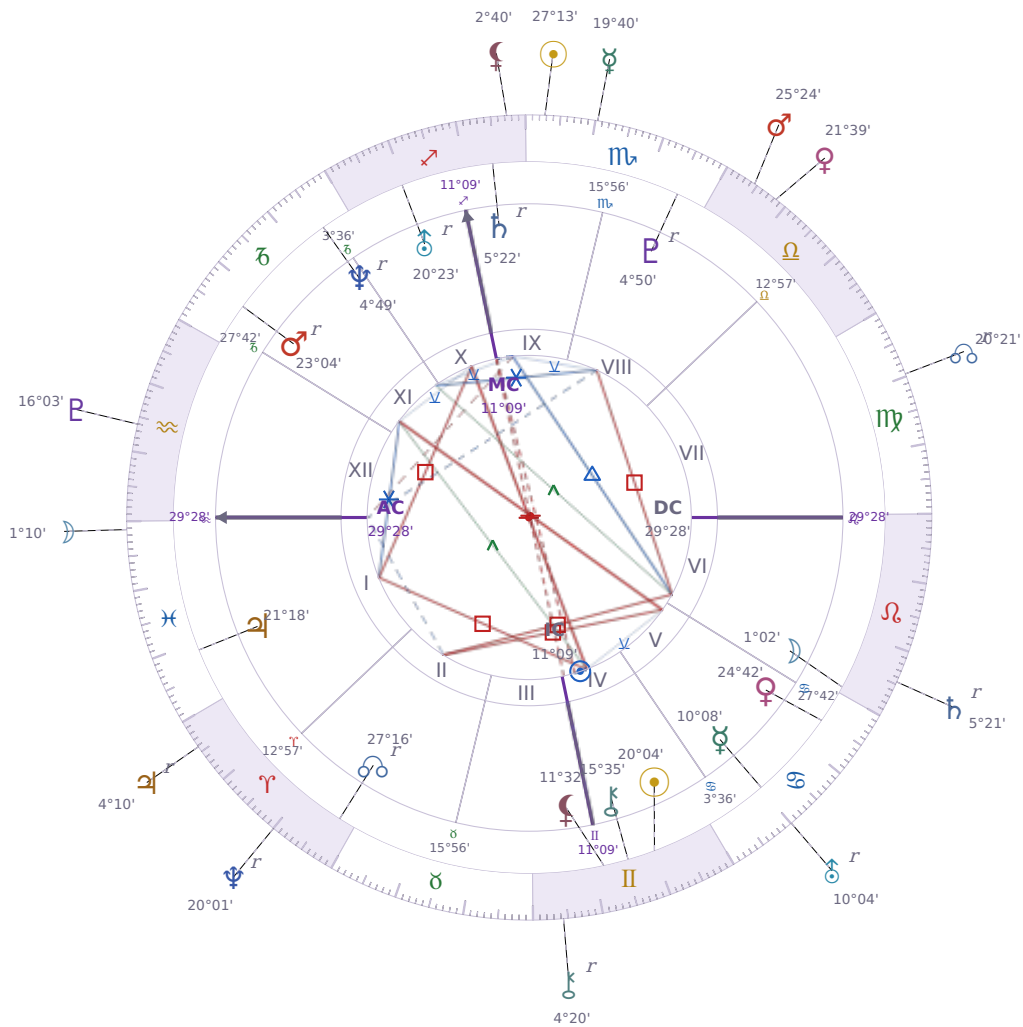

DAILY HOROSCOPE

Shia LaBeouf

American actor (born 1986)

♊ Gemini June 11, 1986 00:14 Los Angeles

Sunday, 19 November 2034

TRANSITS FOR TODAY

☉ Sun	in ♏ Scorpio	27°13'16"
☾ Moon	in ♓ Pisces	1°10'43"
☿ Mercury	in ♏ Scorpio	19°40'01"
♀ Venus	in ♎ Libra	21°39'54"
♂ Mars	in ♎ Libra	25°24'15"
♃ Jupiter	in ♈ Aries Rx	4°10'48"
♄ Saturn	in ♌ Leo Rx	5°22'00"

♅ Uranus	in ♋ Cancer	Rx	10°04'32"
♆ Neptune	in ♈ Aries	Rx	20°01'18"
♇ Pluto	in ♒ Aquarius		16°03'05"
♁ Chiron	in ♊ Gemini	Rx	4°20'40"
♊ NNode	in ♍ Virgo	Rx	20°21'35"
♁ Lilith	in ♏ Sagittarius		2°40'35"