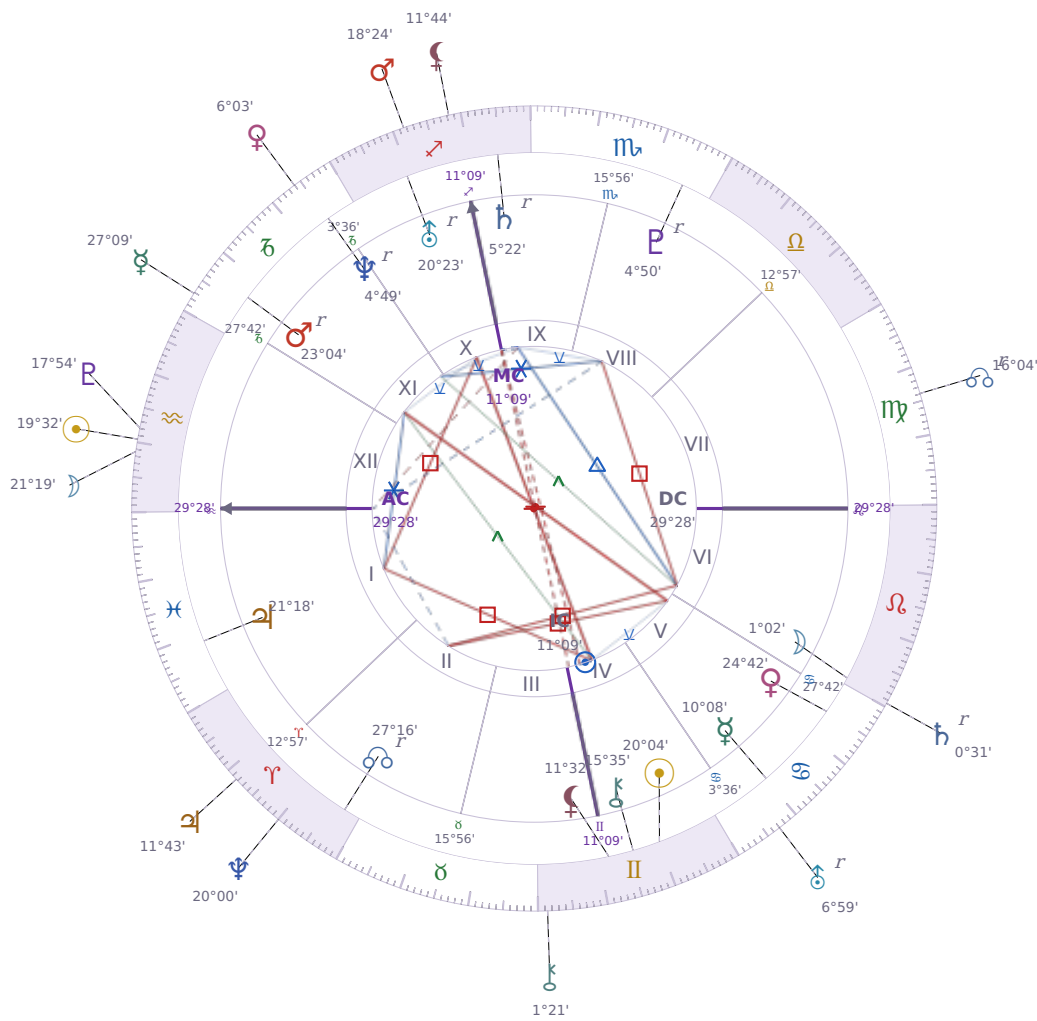

DAILY HOROSCOPE

Shia LaBeouf

American actor (born 1986)

♊ Gemini June 11, 1986 00:14 Los Angeles

Thursday, 8 February 2035

TRANSITS FOR TODAY

☉ Sun	in ♒ Aquarius	19°32'27"
☾ Moon	in ♒ Aquarius	21°19'21"
☿ Mercury	in ♋ Capricorn	27°09'20"
♀ Venus	in ♋ Capricorn	6°03'03"
♂ Mars	in ♋ Sagittarius	18°24'12"
♃ Jupiter	in ♈ Aries	11°43'20"
♄ Saturn	in ♌ Leo Rx	0°31'37"

♅ Uranus	in ♋ Cancer	Rx	6°59'48"
♆ Neptune	in ♈ Aries		20°00'38"
♇ Pluto	in ♒ Aquarius		17°54'51"
♁ Chiron	in ♊ Gemini		1°21'50"
♊ NNode	in ♍ Virgo	Rx	16°04'15"
♁ Lilith	in ♏ Sagittarius		11°45'00"

NATAL PLANETS