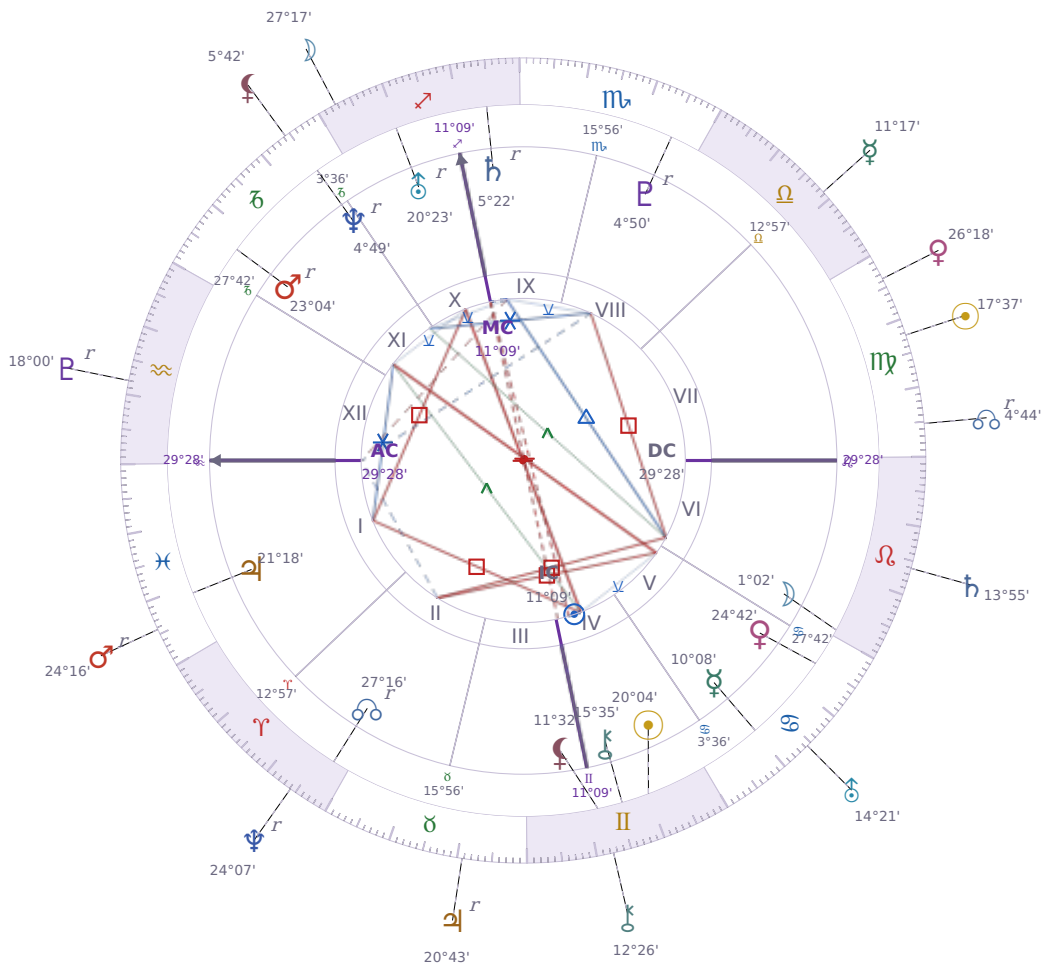

DAILY HOROSCOPE

Shia LaBeouf

American actor (born 1986)

♊ Gemini June 11, 1986 00:14 Los Angeles

Monday, 10 September 2035

TRANSITS FOR TODAY

☉ Sun	in ♍ Virgo	17°37'41"
☾ Moon	in ♐ Sagittarius	27°17'29"
☿ Mercury	in ♎ Libra	11°17'07"
♀ Venus	in ♍ Virgo	26°18'29"
♂ Mars	in ♉ Taurus Rx	24°16'38"
♃ Jupiter	in ♉ Taurus Rx	20°43'00"
♄ Saturn	in ♌ Leo	13°55'43"

♅ Uranus	in ♋ Cancer	14°21'21"
♆ Neptune	in ♈ Aries Rx	24°07'42"
♇ Pluto	in ♒ Aquarius Rx	18°00'13"
♁ Chiron	in ♊ Gemini	12°26'05"
♁ NNode	in ♍ Virgo Rx	4°44'15"
♁ Lilith	in ♑ Capricorn	5°42'30"

NATAL PLANETS