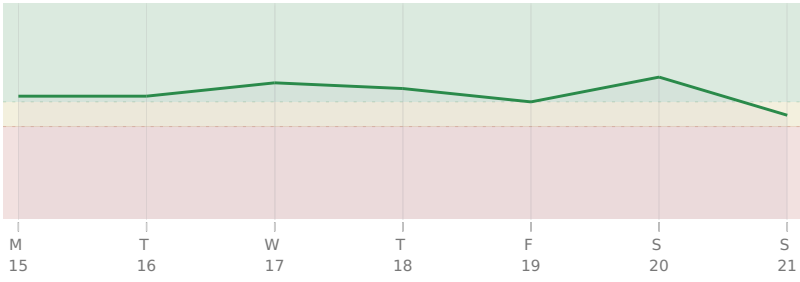

Creativity ★★★★★☆