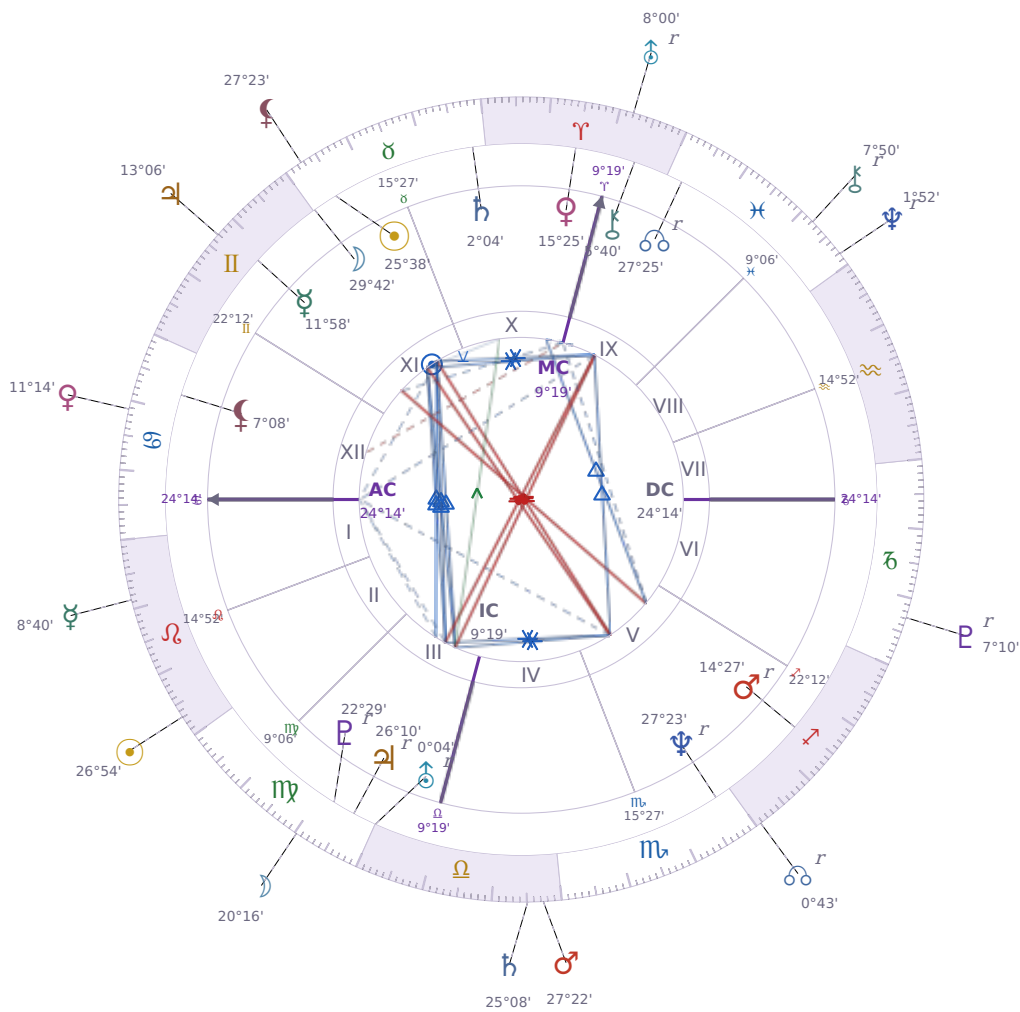

DAILY HOROSCOPE

Tucker Swanson McNear Carlson

American political commentator (born 1969)

♉ Taurus May 16, 1969 10:07 San Francisco

Sunday, 19 August 2012

TRANSITS FOR TODAY

☉ Sun	in ♌ Leo	26°54'18"
☾ Moon	in ♍ Virgo	20°16'19"
☿ Mercury	in ♌ Leo	8°40'10"
♀ Venus	in ♋ Cancer	11°14'00"
♂ Mars	in ♎ Libra	27°22'10"
♃ Jupiter	in ♊ Gemini	13°06'12"
♄ Saturn	in ♎ Libra	25°08'34"

♅ Uranus	in ♈ Aries Rx	8°00'45"
♆ Neptune	in ♋ Pisces Rx	1°52'53"
♇ Pluto	in ♏ Capricorn Rx	7°10'13"
♁ Chiron	in ♋ Pisces Rx	7°50'54"
♋ NNode	in ♐ Sagittarius Rx	0°43'13"
♁ Lilith	in ♉ Taurus	27°23'13"

NATAL PLANETS

☉ Sun	in ♉ Taurus	25°38'16"	XI
☾ Moon	in ♉ Taurus	29°42'46"	XI
☿ Mercury	in ♊ Gemini	11°58'12"	XI
♀ Venus	in ♈ Aries	15°25'00"	X
♂ Mars	in ♐ Sagittarius	14°27'19"	V Rx
♃ Jupiter	in ♍ Virgo	26°10'12"	III Rx
♄ Saturn	in ♉ Taurus	2°04'36"	X
♅ Uranus	in ♎ Libra	0°04'09"	III Rx
♆ Neptune	in ♏ Scorpio	27°23'30"	V Rx
♇ Pluto	in ♍ Virgo	22°29'00"	III Rx
♁ Chiron	in ♈ Aries	5°40'23"	IX
♋ North Node	in ♋ Pisces	27°25'37"	IX Rx
♁ Lilith	in ♋ Cancer	7°08'35"	XII