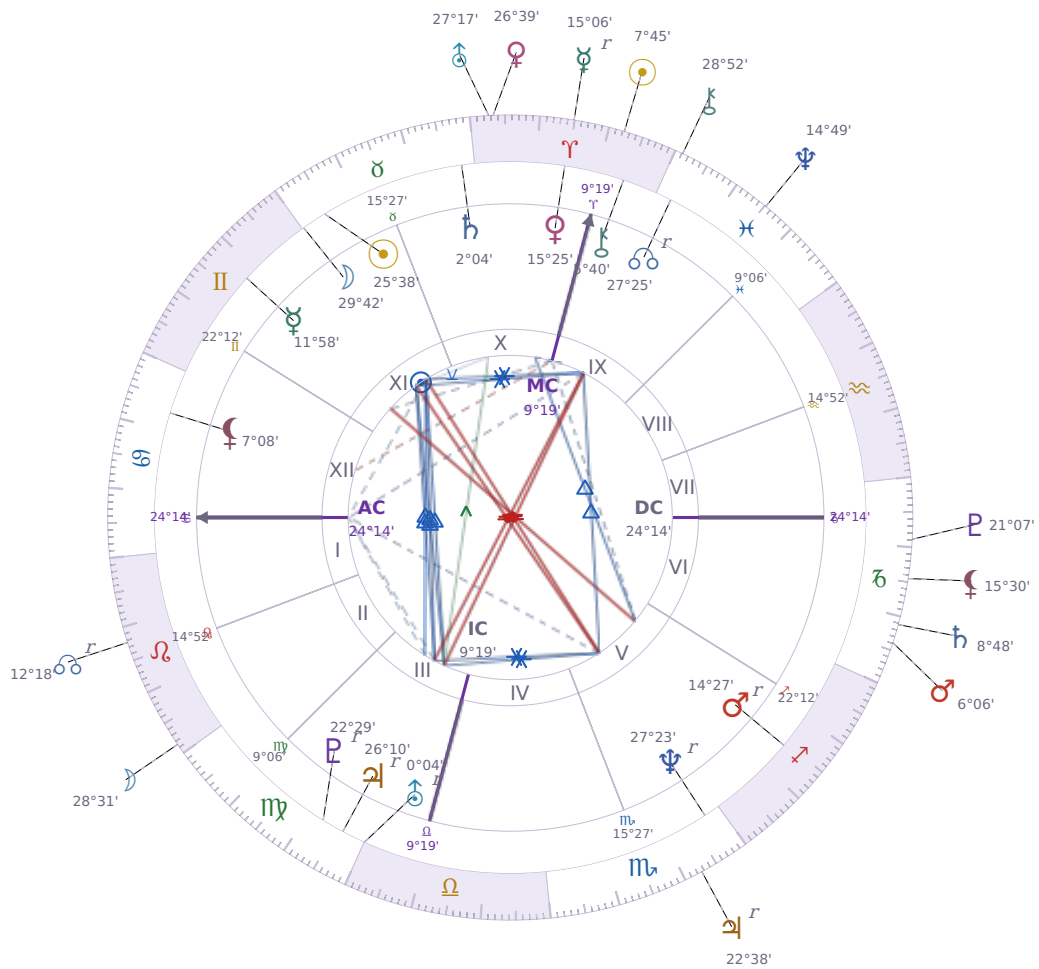

DAILY PERSONAL HOROSCOPE

Tucker Swanson McNear Carlson

American political commentator (born 1969)

♉ Taurus May 16, 1969 10:07 San Francisco

Wednesday, 28 March 2018

TRANSITS FOR TODAY

☉ Sun	in ♈ Aries	7°45'19"
☾ Moon	in ♌ Leo	28°31'29"
☿ Mercury	in ♈ Aries Rx	15°06'02"
♀ Venus	in ♈ Aries	26°39'57"
♂ Mars	in ♋ Capricorn	6°06'27"
♃ Jupiter	in ♏ Scorpio Rx	22°38'36"
♄ Saturn	in ♋ Capricorn	8°48'05"

♅ Uranus	in ♈ Aries	27°17'38"
♆ Neptune	in ♋ Pisces	14°49'21"
♇ Pluto	in ♏ Capricorn	21°07'50"
♁ Chiron	in ♋ Pisces	28°52'03"
♊ NNode	in ♌ Leo <b>Rx</b>	12°18'57"
♁ Lilith	in ♏ Capricorn	15°30'05"