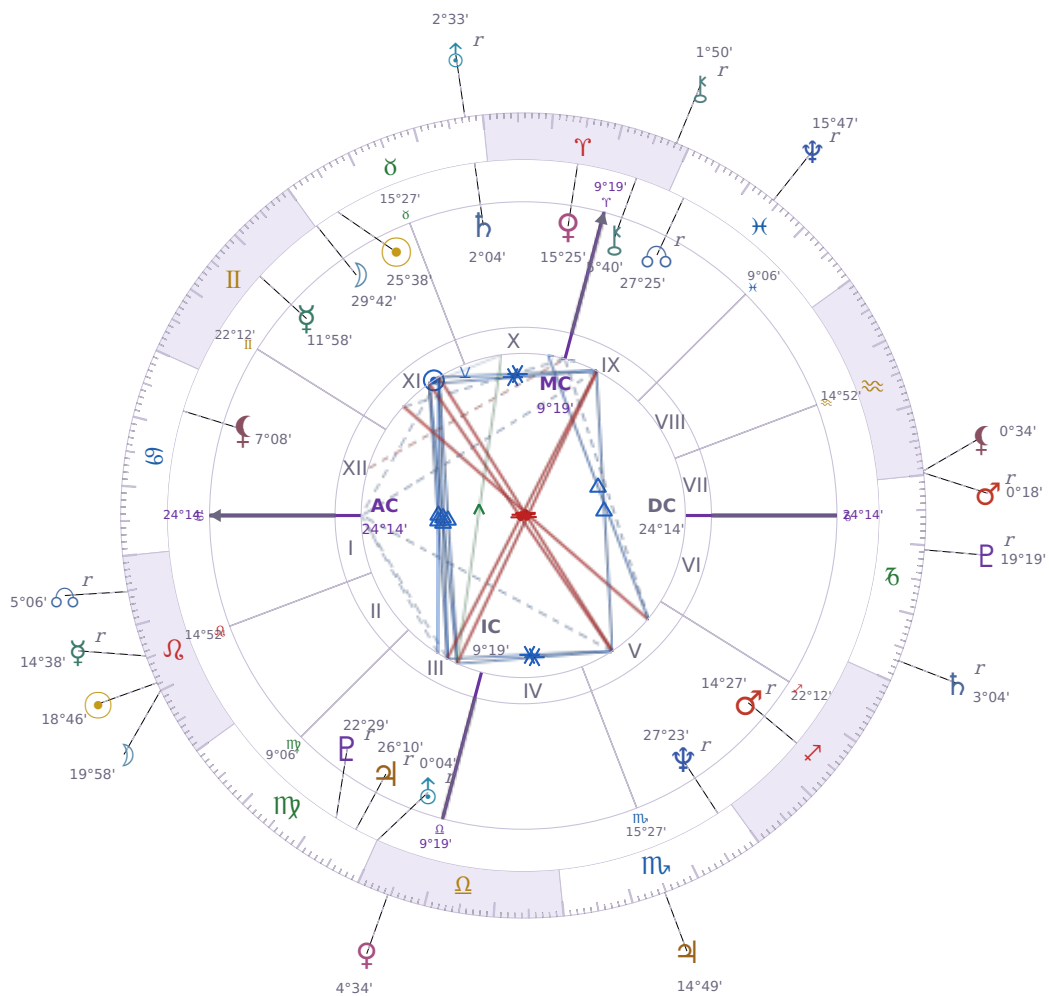

DAILY PERSONAL HOROSCOPE

Tucker Swanson McNear Carlson

American political commentator (born 1969)

♉ Taurus May 16, 1969 10:07 San Francisco

Saturday, 11 August 2018

TRANSITS FOR TODAY

☉ Sun	in ♌ Leo	18°46'35"
☾ Moon	in ♌ Leo	19°58'37"
☿ Mercury	in ♌ Leo Rx	14°38'09"
♀ Venus	in ♎ Libra	4°34'08"
♂ Mars	in ♒ Aquarius Rx	0°18'31"
♃ Jupiter	in ♏ Scorpio	14°49'12"
♄ Saturn	in ♑ Capricorn Rx	3°04'22"

♅ Uranus	in ♉ Taurus Rx	2°33'18"
♆ Neptune	in ♋ Pisces Rx	15°47'40"
♇ Pluto	in ♑ Capricorn Rx	19°19'35"
♁ Chiron	in ♈ Aries Rx	1°50'22"
♁ NNode	in ♌ Leo Rx	5°06'51"
♁ Lilith	in ♒ Aquarius	0°34'39"

NATAL PLANETS