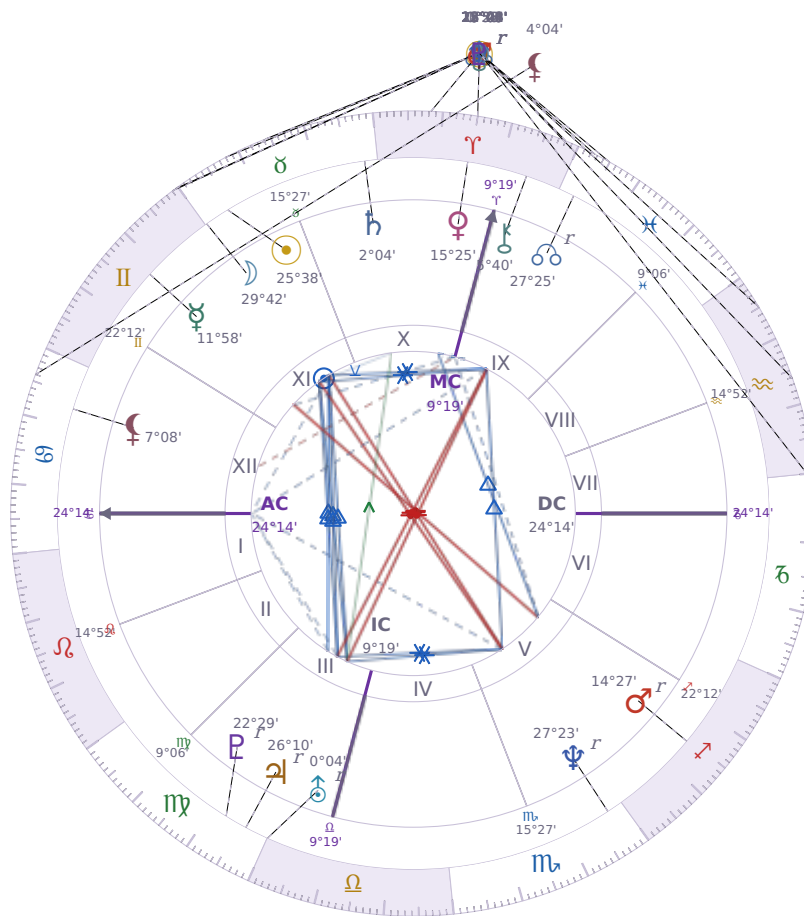

DAILY PERSONAL HOROSCOPE

Tucker Swanson McNear Carlson

American political commentator (born 1969)

♉ Taurus May 16, 1969 10:07 San Francisco

Saturday, 21 May 2022

TRANSITS FOR TODAY

☉ Sun	in ♊ Gemini	0°25'33"
☾ Moon	in ♒ Aquarius	13°48'27"
☿ Mercury	in ♊ Gemini Rx	0°53'37"
♀ Venus	in ♈ Aries	21°41'33"
♂ Mars	in ♓ Pisces	27°24'31"
♃ Jupiter	in ♈ Aries	1°57'58"
♄ Saturn	in ♒ Aquarius	25°04'57"

♅ Uranus	in ♉ Taurus	15°43'24"
♆ Neptune	in ♓ Pisces	25°03'35"
♇ Pluto	in ♄ Capricorn Rx	28°29'22"
♁ Chiron	in ♈ Aries	15°01'01"
♁ NNode	in ♉ Taurus Rx	22°05'27"
♁ Lilith	in ♋ Cancer	4°04'09"

NATAL PLANETS