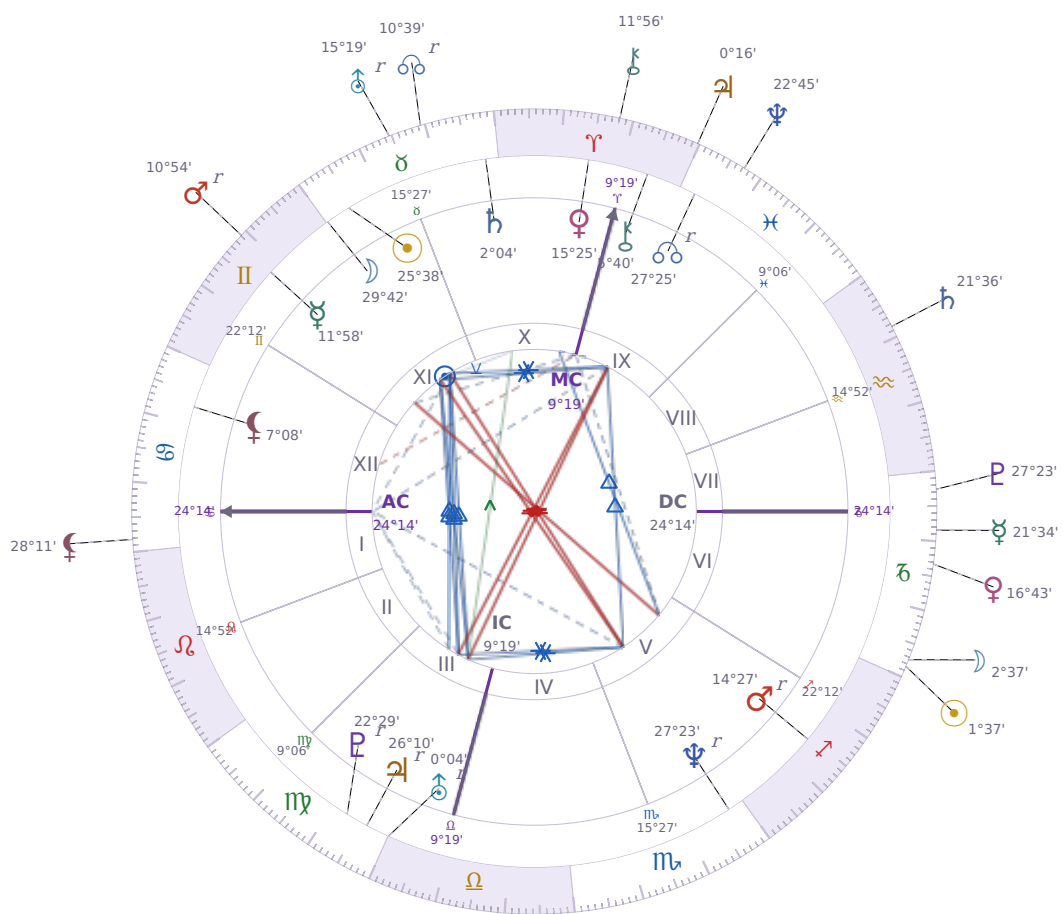

DAILY PERSONAL HOROSCOPE

Tucker Swanson McNear Carlson

American political commentator (born 1969)

♉ Taurus May 16, 1969 10:07 San Francisco

Friday, 23 December 2022

TRANSITS FOR TODAY

☉ Sun	in ♏ Capricorn	1°37'18"
☾ Moon	in ♏ Capricorn	2°37'55"
☿ Mercury	in ♏ Capricorn	21°34'08"
♀ Venus	in ♏ Capricorn	16°43'44"
♂ Mars	in ♊ Gemini Rx	10°54'22"
♃ Jupiter	in ♈ Aries	0°16'03"
♄ Saturn	in ♒ Aquarius	21°36'19"

♅ Uranus	in ♉ Taurus Rx	15°19'56"
♆ Neptune	in ♓ Pisces	22°45'17"
♇ Pluto	in ♑ Capricorn	27°23'42"
♁ Chiron	in ♈ Aries	11°56'06"
♊ NNode	in ♉ Taurus Rx	10°39'13"
♁ Lilith	in ♋ Cancer	28°11'58"

NATAL PLANETS