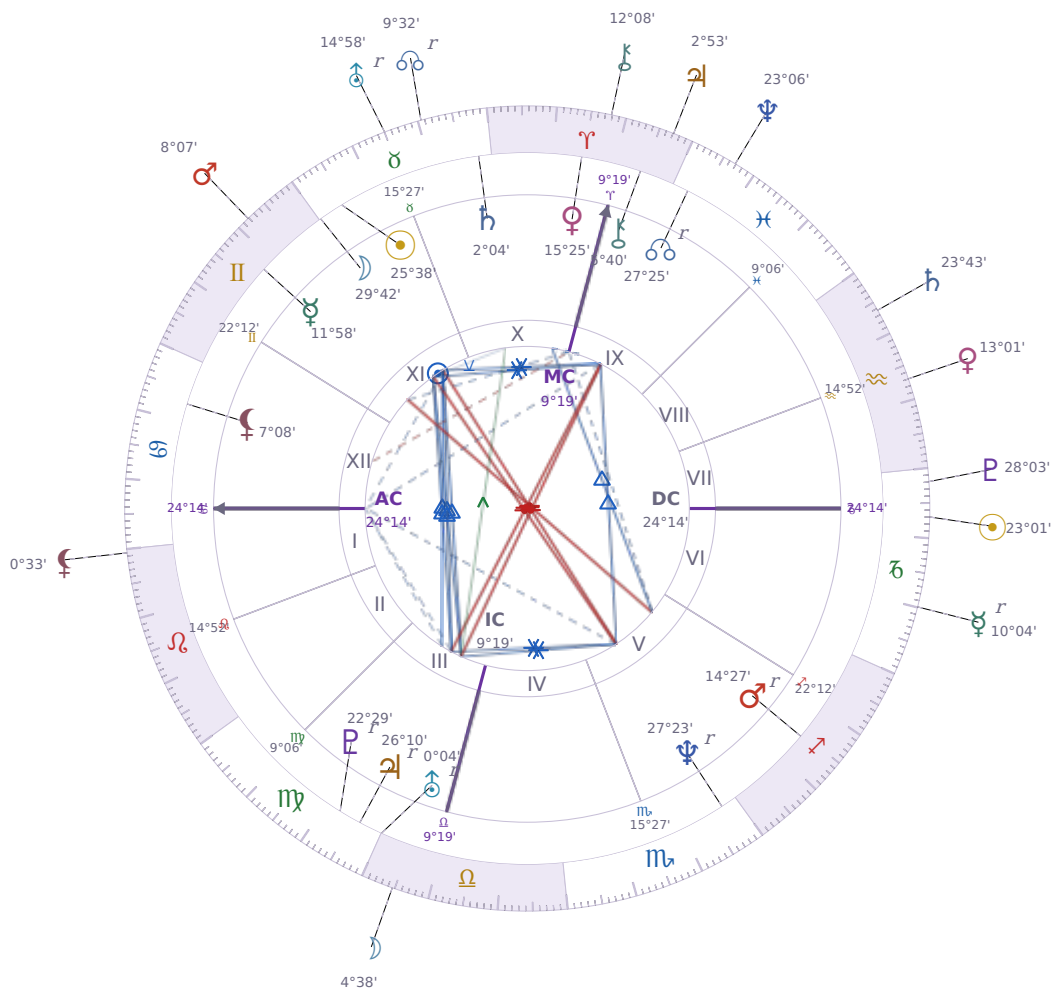

DAILY PERSONAL HOROSCOPE

Tucker Swanson McNear Carlson

American political commentator (born 1969)

♉ Taurus May 16, 1969 10:07 San Francisco

Friday, 13 January 2023

TRANSITS FOR TODAY

☉ Sun	in ♑ Capricorn	23°01'09"
☾ Moon	in ♎ Libra	4°38'36"
☿ Mercury	in ♑ Capricorn Rx	10°04'42"
♀ Venus	in ♒ Aquarius	13°01'21"
♂ Mars	in ♊ Gemini	8°07'54"
♃ Jupiter	in ♈ Aries	2°53'53"
♄ Saturn	in ♒ Aquarius	23°43'49"

♅ Uranus	in ♉ Taurus Rx	14°58'47"
♆ Neptune	in ♓ Pisces	23°06'37"
♇ Pluto	in ♑ Capricorn	28°03'38"
♁ Chiron	in ♈ Aries	12°08'20"
♊ NNode	in ♉ Taurus Rx	9°32'31"
♁ Lilith	in ♌ Leo	0°33'08"

## NATAL PLANETS

☉ Sun	in ♉ Taurus	25°38'16"	XI
☾ Moon	in ♉ Taurus	29°42'46"	XI
☿ Mercury	in ♊ Gemini	11°58'12"	XI
♀ Venus	in ♈ Aries	15°25'00"	X
♂ Mars	in ♐ Sagittarius	14°27'19"	V Rx
♃ Jupiter	in ♍ Virgo	26°10'12"	III Rx
♄ Saturn	in ♉ Taurus	2°04'36"	X
♅ Uranus	in ♎ Libra	0°04'09"	III Rx
♆ Neptune	in ♏ Scorpio	27°23'30"	V Rx
♇ Pluto	in ♍ Virgo	22°29'00"	III Rx
♁ Chiron	in ♈ Aries	5°40'23"	IX
♊ North Node	in ♓ Pisces	27°25'37"	IX Rx
♁ Lilith	in ♋ Cancer	7°08'35"	XII