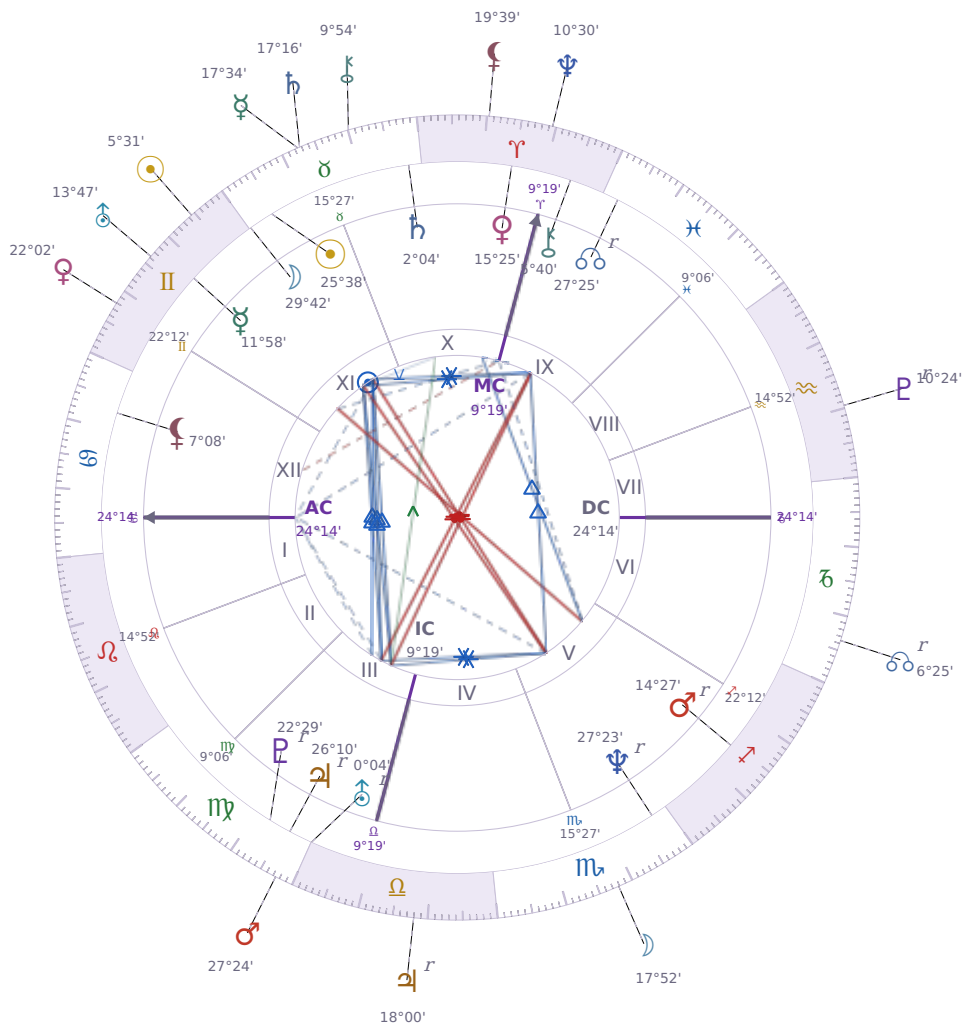

DAILY PERSONAL HOROSCOPE

Tucker Swanson McNear Carlson

American political commentator (born 1969)

♉ Taurus May 16, 1969 10:07 San Francisco

Saturday, 26 May 2029

TRANSITS FOR TODAY

☉ Sun	in ♊ Gemini	5°31'42"
☾ Moon	in ♏ Scorpio	17°52'23"
☿ Mercury	in ♉ Taurus	17°34'44"
♀ Venus	in ♊ Gemini	22°02'38"
♂ Mars	in ♎ Virgo	27°24'18"
♃ Jupiter	in ♎ Libra Rx	18°00'46"
♄ Saturn	in ♉ Taurus	17°16'50"

♅ Uranus	in ♊ Gemini	13°47'26"
♆ Neptune	in ♈ Aries	10°30'59"
♇ Pluto	in ♒ Aquarius Rx	10°24'01"
♁ Chiron	in ♉ Taurus	9°54'48"
♁ NNode	in ♑ Capricorn Rx	6°25'54"
♁ Lilith	in ♈ Aries	19°39'34"

NATAL PLANETS