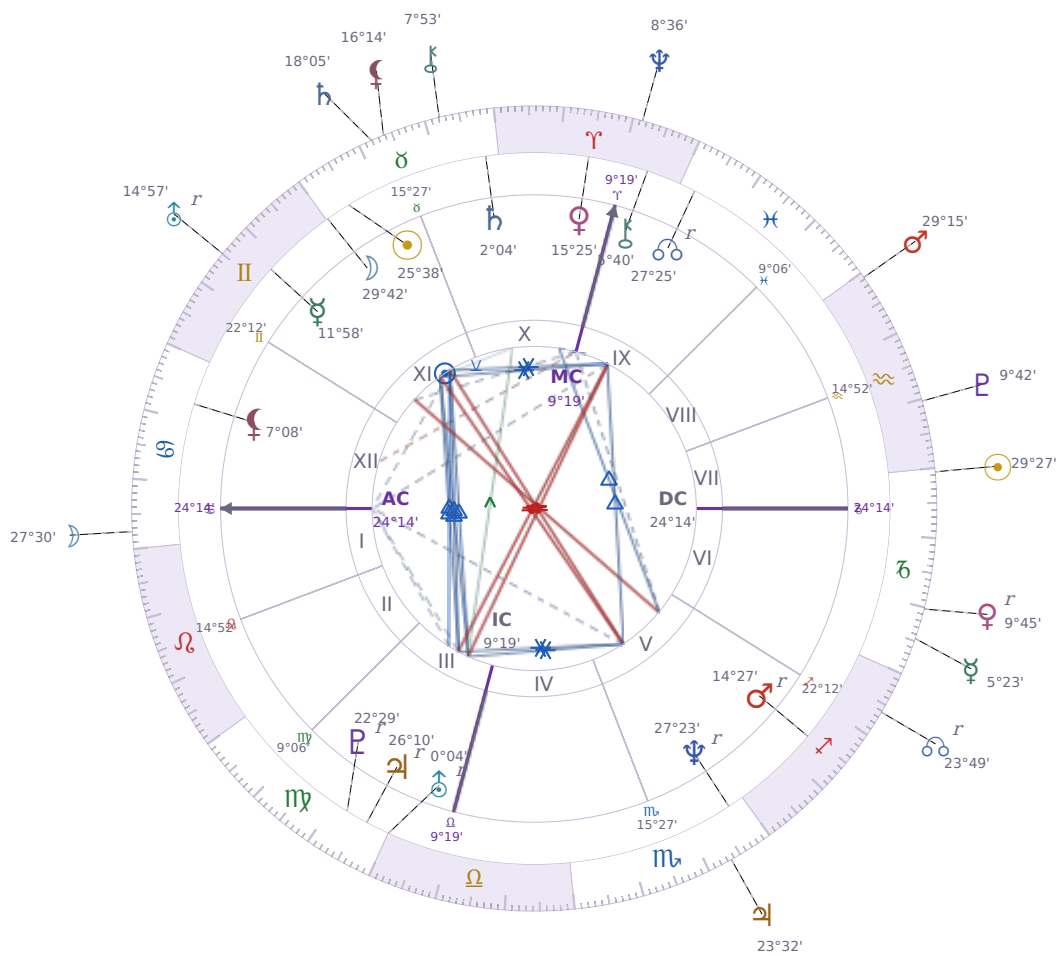

DAILY PERSONAL HOROSCOPE

Tucker Swanson McNear Carlson

American political commentator (born 1969)

♉ Taurus May 16, 1969 10:07 San Francisco

Saturday, 19 January 2030

TRANSITS FOR TODAY

☉ Sun	in ♑ Capricorn	29°27'10"
☾ Moon	in ♋ Cancer	27°30'34"
☿ Mercury	in ♑ Capricorn	5°23'07"
♀ Venus	in ♑ Capricorn Rx	9°45'51"
♂ Mars	in ♒ Aquarius	29°15'49"
♃ Jupiter	in ♏ Scorpio	23°32'39"
♄ Saturn	in ♉ Taurus	18°05'26"

♅ Uranus	in ♊ Gemini Rx	14°57'29"
♆ Neptune	in ♈ Aries	8°36'38"
♇ Pluto	in ♒ Aquarius	9°42'43"
♁ Chiron	in ♉ Taurus	7°53'42"
♁ NNode	in ♐ Sagittarius Rx	23°49'45"
♁ Lilith	in ♉ Taurus	16°14'04"

NATAL PLANETS

KEY DATE

♄ Saturn stations Direct

Saturn turning direct means **stuck decisions and delayed projects** can finally move again after months of standing still. What felt unclear or blocked in your work, finances, or long-term plans becomes **clearer and actionable** as *Saturn* pushes forward. The pattern most people notice is **real progress on what matters** — whether that's getting a commitment from someone, finishing something you started, or seeing results from hard work you put in during the retrograde.