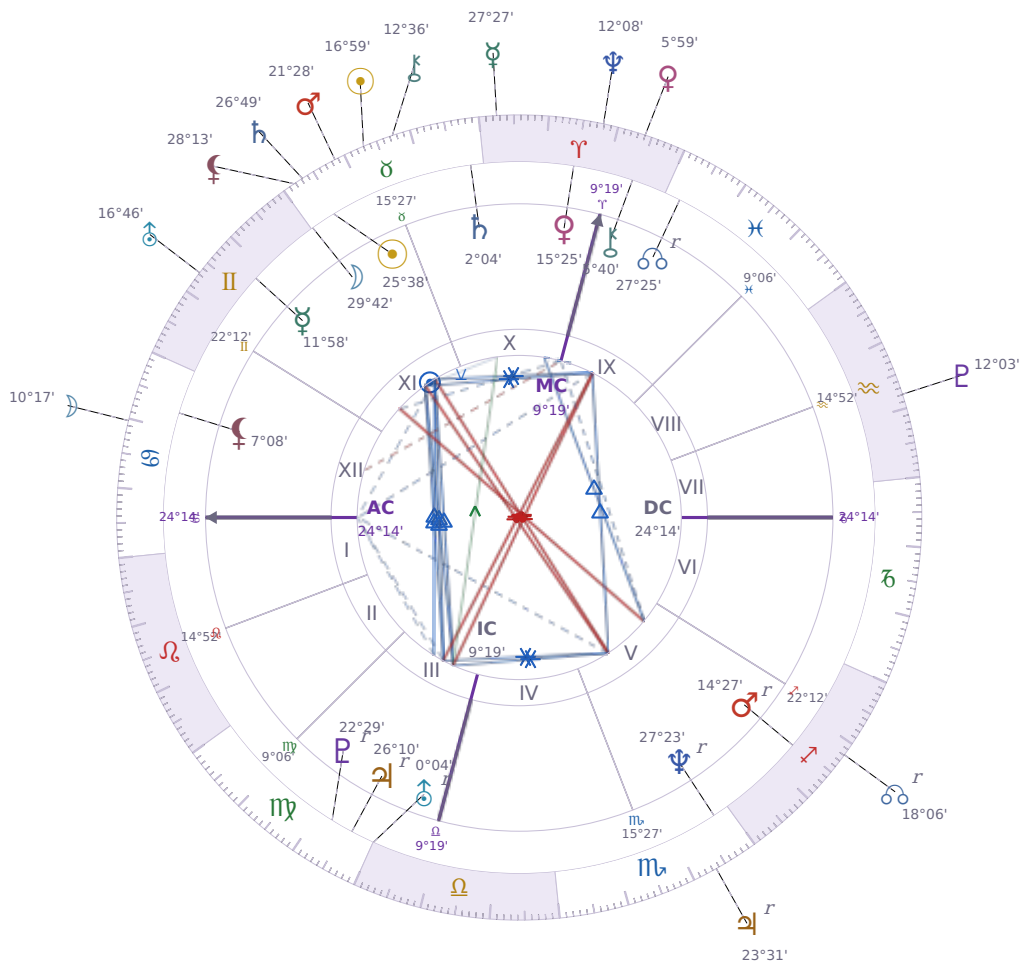

DAILY PERSONAL HOROSCOPE

Tucker Swanson McNear Carlson

American political commentator (born 1969)

♉ Taurus May 16, 1969 10:07 San Francisco

Tuesday, 7 May 2030

TRANSITS FOR TODAY

☉ Sun	in ♉ Taurus	16°59'13"
☾ Moon	in ♋ Cancer	10°17'45"
☿ Mercury	in ♈ Aries	27°27'12"
♀ Venus	in ♈ Aries	5°59'36"
♂ Mars	in ♉ Taurus	21°28'49"
♃ Jupiter	in ♏ Scorpio Rx	23°31'39"
♄ Saturn	in ♉ Taurus	26°49'30"

♅ Uranus	in ♊ Gemini	16°46'29"
♆ Neptune	in ♈ Aries	12°08'18"
♇ Pluto	in ♒ Aquarius	12°03'14"
♁ Chiron	in ♉ Taurus	12°36'16"
♁ NNode	in ♐ Sagittarius Rx	18°06'34"
♁ Lilith	in ♉ Taurus	28°13'39"

NATAL PLANETS