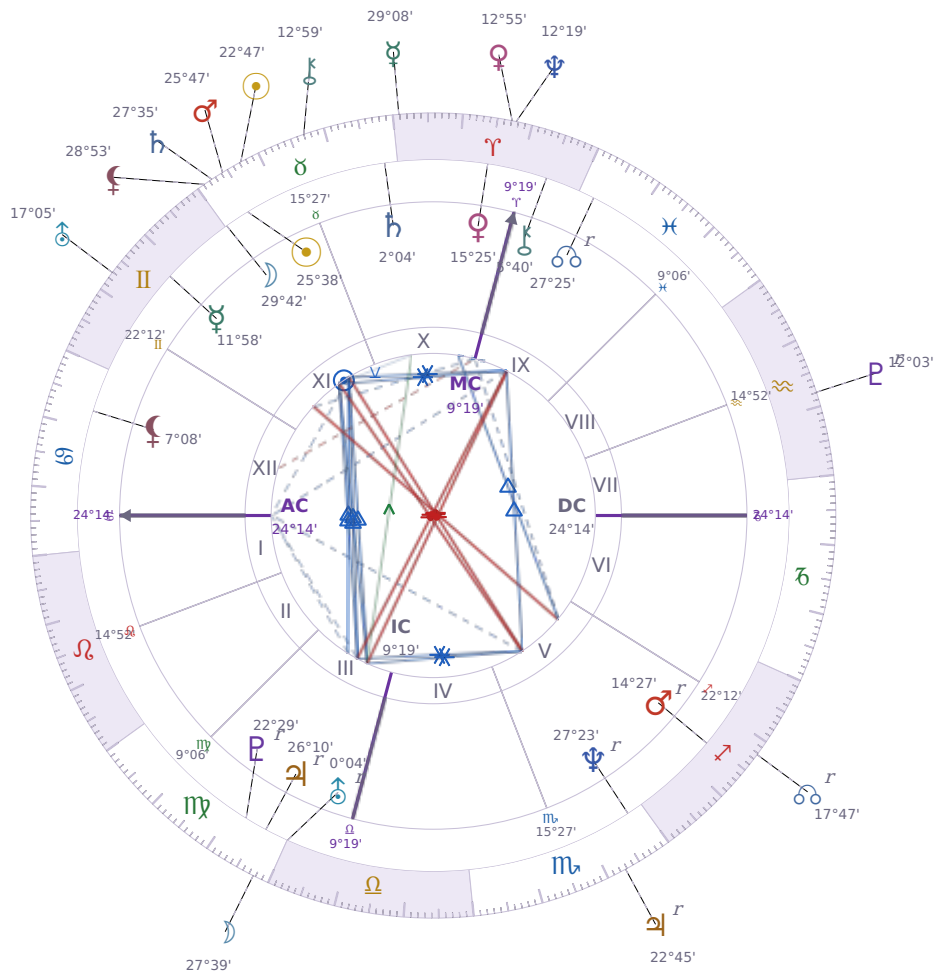

DAILY PERSONAL HOROSCOPE

Tucker Swanson McNear Carlson

American political commentator (born 1969)

♉ Taurus May 16, 1969 10:07 San Francisco

Monday, 13 May 2030

TRANSITS FOR TODAY

☉ Sun	in ♉ Taurus	22°47'12"
☾ Moon	in ♍ Virgo	27°39'45"
☿ Mercury	in ♉ Taurus	29°08'14"
♀ Venus	in ♉ Taurus	12°55'13"
♂ Mars	in ♉ Taurus	25°47'36"
♃ Jupiter	in ♏ Scorpio Rx	22°45'59"
♄ Saturn	in ♉ Taurus	27°35'51"

♅ Uranus	in ♊ Gemini	17°05'58"
♆ Neptune	in ♈ Aries	12°19'38"
♇ Pluto	in ♒ Aquarius Rx	12°03'38"
♁ Chiron	in ♉ Taurus	12°59'25"
♋ NNode	in ♐ Sagittarius Rx	17°47'30"
♁ Lilith	in ♉ Taurus	28°53'34"

NATAL PLANETS