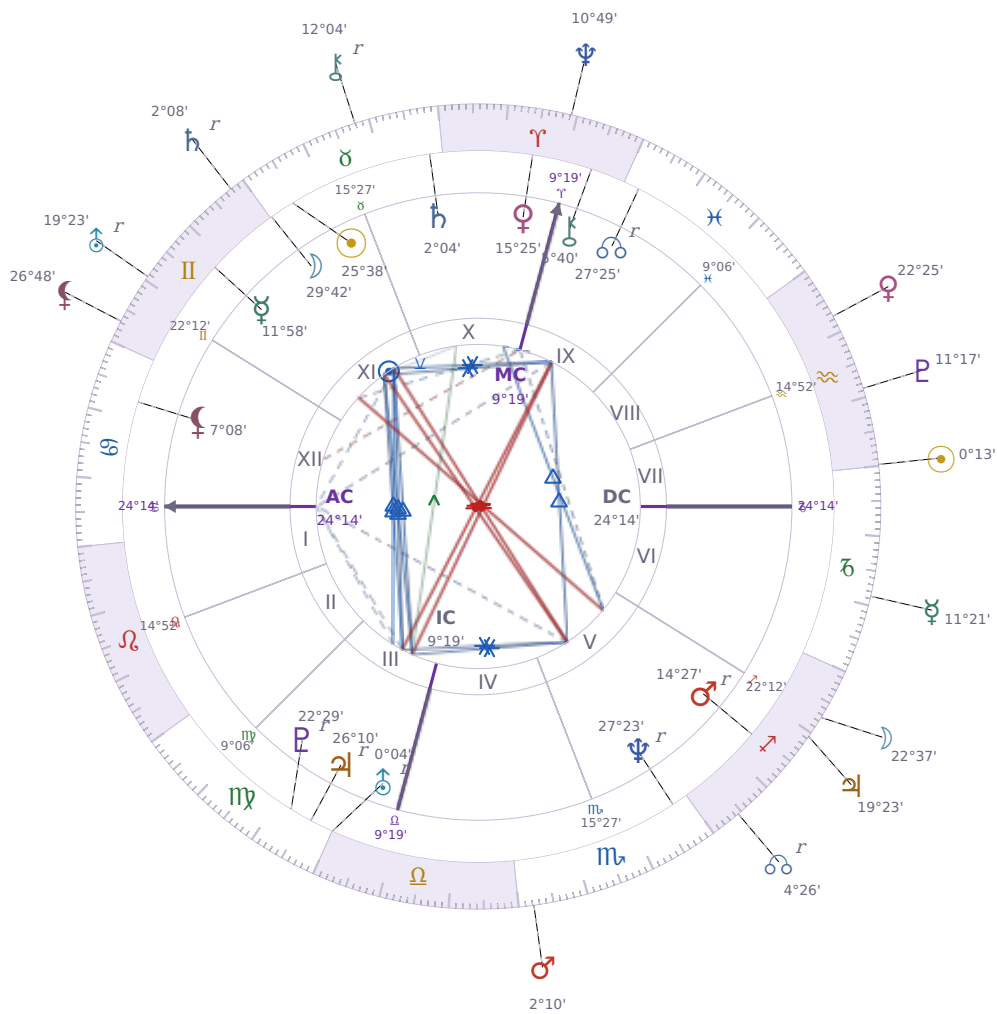

DAILY PERSONAL HOROSCOPE

Tucker Swanson McNear Carlson

American political commentator (born 1969)

♉ Taurus May 16, 1969 10:07 San Francisco

Monday, 20 January 2031

TRANSITS FOR TODAY

☉ Sun	in ♒ Aquarius	0°13'14"
☾ Moon	in ♐ Sagittarius	22°37'28"
☿ Mercury	in ♑ Capricorn	11°21'03"
♀ Venus	in ♒ Aquarius	22°25'46"
♂ Mars	in ♏ Scorpio	2°10'08"
♃ Jupiter	in ♐ Sagittarius	19°23'19"
♄ Saturn	in ♊ Gemini Rx	2°08'37"

♅ Uranus	in ♊ Gemini	Rx	19°23'21"
♆ Neptune	in ♈ Aries		10°49'35"
♇ Pluto	in ♒ Aquarius		11°17'33"
♁ Chiron	in ♉ Taurus	Rx	12°04'19"
♁ NNode	in ♐ Sagittarius	Rx	4°26'52"
♁ Lilith	in ♊ Gemini		26°48'51"