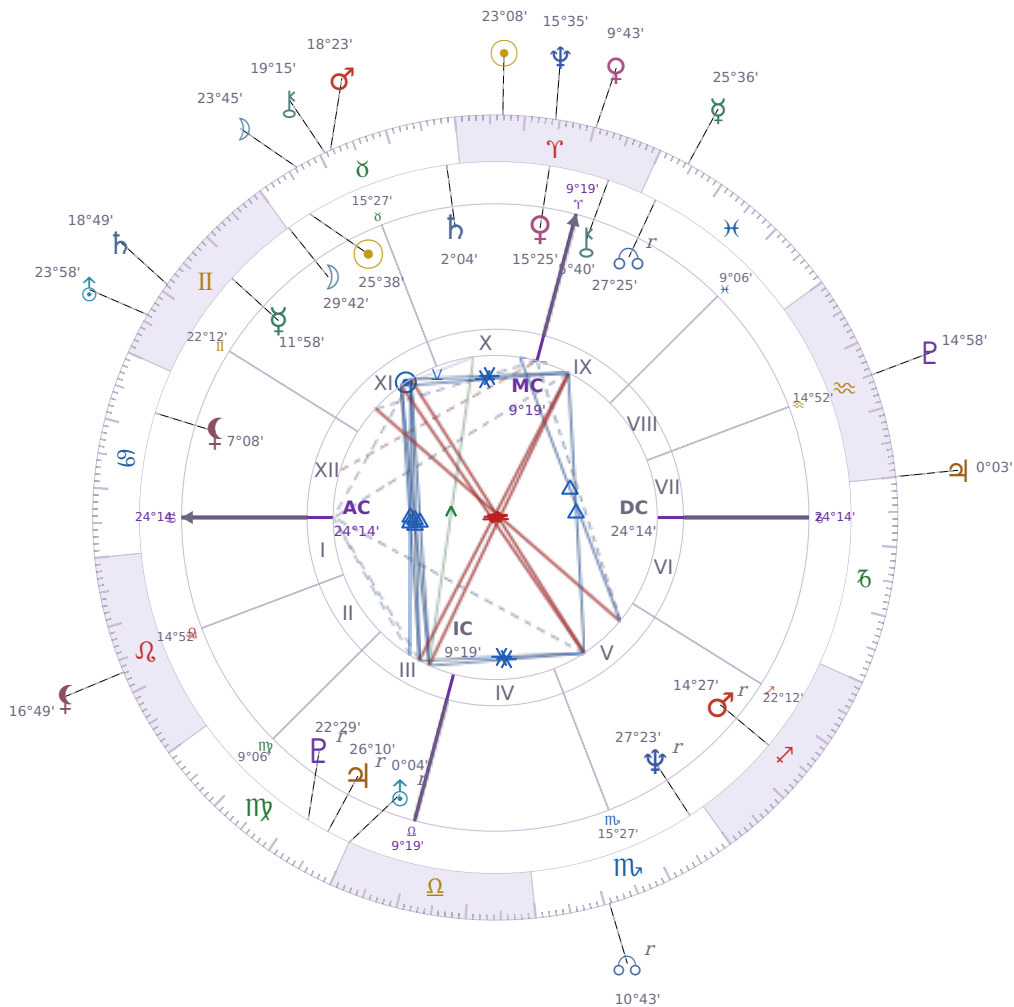

DAILY PERSONAL HOROSCOPE

Tucker Swanson McNear Carlson

American political commentator (born 1969)

♉ Taurus May 16, 1969 10:07 San Francisco

Monday, 12 April 2032

TRANSITS FOR TODAY

☉ Sun	in ♈ Aries	23°08'22"
☾ Moon	in ♉ Taurus	23°45'31"
☿ Mercury	in ♊ Pisces	25°36'20"
♀ Venus	in ♈ Aries	9°43'58"
♂ Mars	in ♉ Taurus	18°23'30"
♃ Jupiter	in ♒ Aquarius	0°03'00"
♄ Saturn	in ♊ Gemini	18°49'49"

♅ Uranus	in ♊ Gemini	23°58'45"
♆ Neptune	in ♈ Aries	15°35'36"
♇ Pluto	in ♒ Aquarius	14°58'35"
♁ Chiron	in ♉ Taurus	19°15'06"
♁ NNode	in ♏ Scorpio Rx	10°43'22"
♁ Lilith	in ♌ Leo	16°49'38"

NATAL PLANETS

☉ Sun	in ♉ Taurus	25°38'16"	XI
☾ Moon	in ♉ Taurus	29°42'46"	XI
☿ Mercury	in ♊ Gemini	11°58'12"	XI
♀ Venus	in ♈ Aries	15°25'00"	X
♂ Mars	in ♐ Sagittarius	14°27'19"	V Rx
♃ Jupiter	in ♍ Virgo	26°10'12"	III Rx
♄ Saturn	in ♉ Taurus	2°04'36"	X
♅ Uranus	in ♎ Libra	0°04'09"	III Rx
♆ Neptune	in ♏ Scorpio	27°23'30"	V Rx
♇ Pluto	in ♍ Virgo	22°29'00"	III Rx
♁ Chiron	in ♈ Aries	5°40'23"	IX
♁ North Node	in ♋ Pisces	27°25'37"	IX Rx
♁ Lilith	in ♋ Cancer	7°08'35"	XII

★ = natal resonance — this transit echoes your birth chart, amplifying its influence

LUNAR DAY

Moon in ♉ Taurus · Day 3 / 30 · New Moon

The pace slows considerably during this transit as comfort and familiar surroundings take priority over efficiency. Resistance to change hardens, and any disruption to routine tends to provoke stubborn pushback.