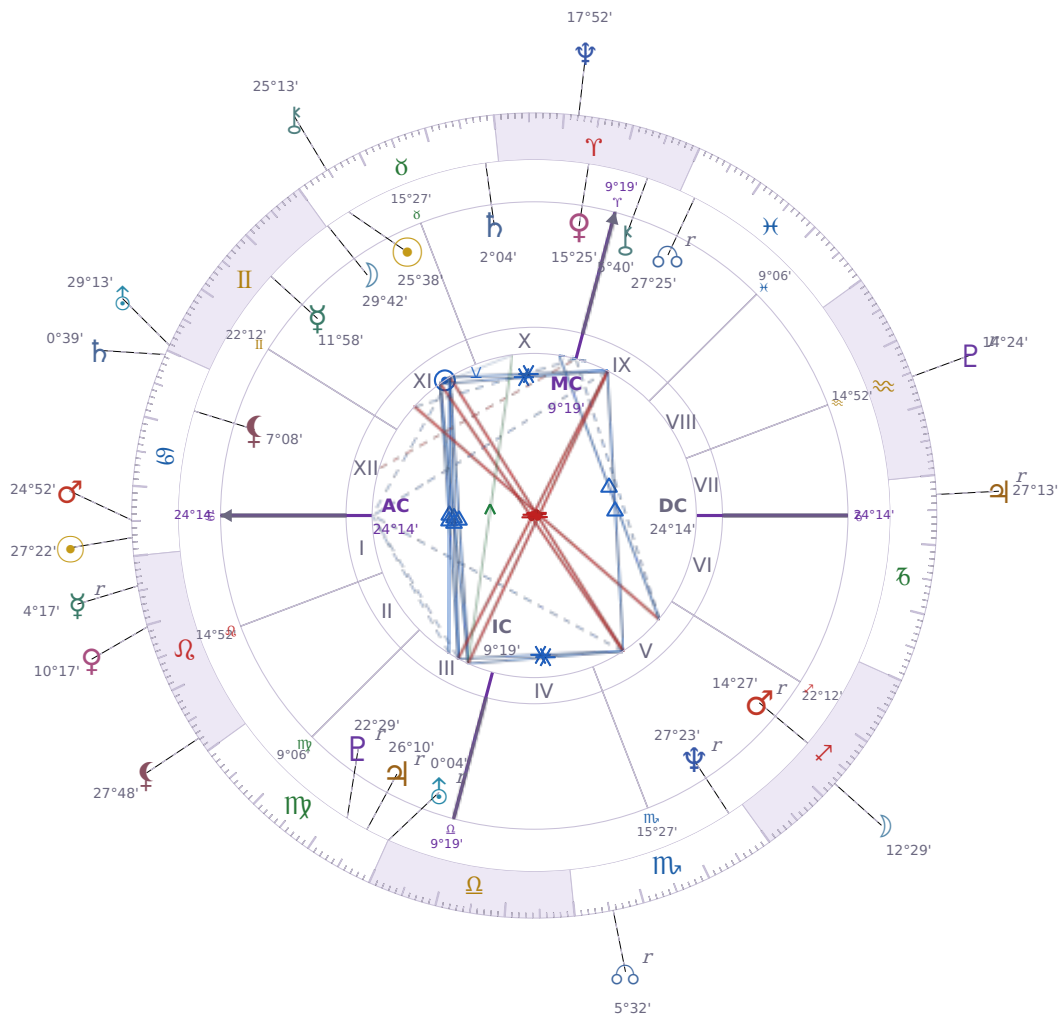

DAILY PERSONAL HOROSCOPE

Tucker Swanson McNear Carlson

American political commentator (born 1969)

♉ Taurus May 16, 1969 10:07 San Francisco

Monday, 19 July 2032

TRANSITS FOR TODAY

☉ Sun	in ♋ Cancer	27°22'22"
☾ Moon	in ♏ Sagittarius	12°29'15"
☿ Mercury	in ♌ Leo Rx	4°17'34"
♀ Venus	in ♌ Leo	10°17'07"
♂ Mars	in ♋ Cancer	24°52'41"
♃ Jupiter	in ♐ Capricorn Rx	27°13'03"
♄ Saturn	in ♋ Cancer	0°39'46"

♅ Uranus	in ♊ Gemini	29°13'06"
♆ Neptune	in ♈ Aries	17°52'18"
♇ Pluto	in ♒ Aquarius Rx	14°25'00"
♁ Chiron	in ♉ Taurus	25°14'00"
♋ NNode	in ♏ Scorpio Rx	5°32'00"
♁ Lilith	in ♌ Leo	27°48'05"

NATAL PLANETS