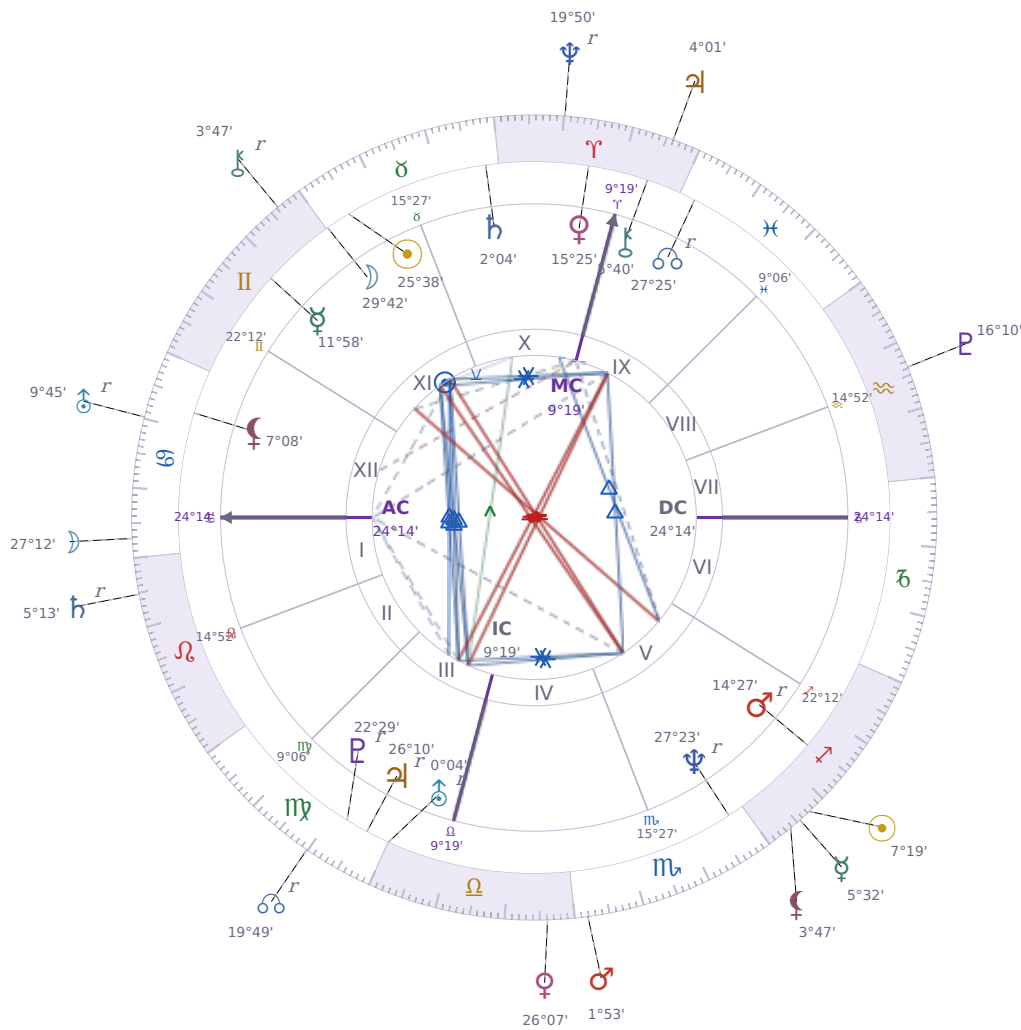

DAILY PERSONAL HOROSCOPE

Tucker Swanson McNear Carlson

American political commentator (born 1969)

♉ Taurus May 16, 1969 10:07 San Francisco

Wednesday, 29 November 2034

TRANSITS FOR TODAY

☉ Sun	in ♐ Sagittarius	7°19'37"
☾ Moon	in ♋ Cancer	27°12'31"
☿ Mercury	in ♐ Sagittarius	5°32'11"
♀ Venus	in ♎ Libra	26°07'07"
♂ Mars	in ♏ Scorpio	1°53'08"
♃ Jupiter	in ♈ Aries	4°01'16"
♄ Saturn	in ♌ Leo Rx	5°13'03"

♅ Uranus	in ♋ Cancer	Rx	9°45'49"
♆ Neptune	in ♈ Aries	Rx	19°50'00"
♇ Pluto	in ♒ Aquarius		16°10'07"
♁ Chiron	in ♊ Gemini	Rx	3°47'31"
♁ NNode	in ♍ Virgo	Rx	19°49'49"
♁ Lilith	in ♏ Sagittarius		3°47'45"

NATAL PLANETS

☉ Sun	in ♉ Taurus		25°38'16"	XI
☾ Moon	in ♉ Taurus		29°42'46"	XI
☿ Mercury	in ♊ Gemini		11°58'12"	XI
♀ Venus	in ♈ Aries		15°25'00"	X
♂ Mars	in ♏ Sagittarius		14°27'19"	V Rx
♃ Jupiter	in ♍ Virgo		26°10'12"	III Rx
♄ Saturn	in ♉ Taurus		2°04'36"	X
♅ Uranus	in ♎ Libra		0°04'09"	III Rx
♆ Neptune	in ♏ Scorpio		27°23'30"	V Rx
♇ Pluto	in ♍ Virgo		22°29'00"	III Rx
♁ Chiron	in ♈ Aries		5°40'23"	IX
♁ North Node	in ♋ Pisces		27°25'37"	IX Rx
♁ Lilith	in ♋ Cancer		7°08'35"	XII

KEY DATE

♃ Jupiter stations Direct

Jupiter turning **direct again** means opportunities and decisions that felt stuck or unclear over the past months can finally move ahead with real momentum. What becomes **clearer now** is whether plans, applications, or deals are actually going to work — delays lift and you get actual answers instead of waiting. **Growth starts moving** in the areas where *Jupiter* sits in your chart, so watch for openings in money, work, relationships, or learning that were on pause during the retrograde.