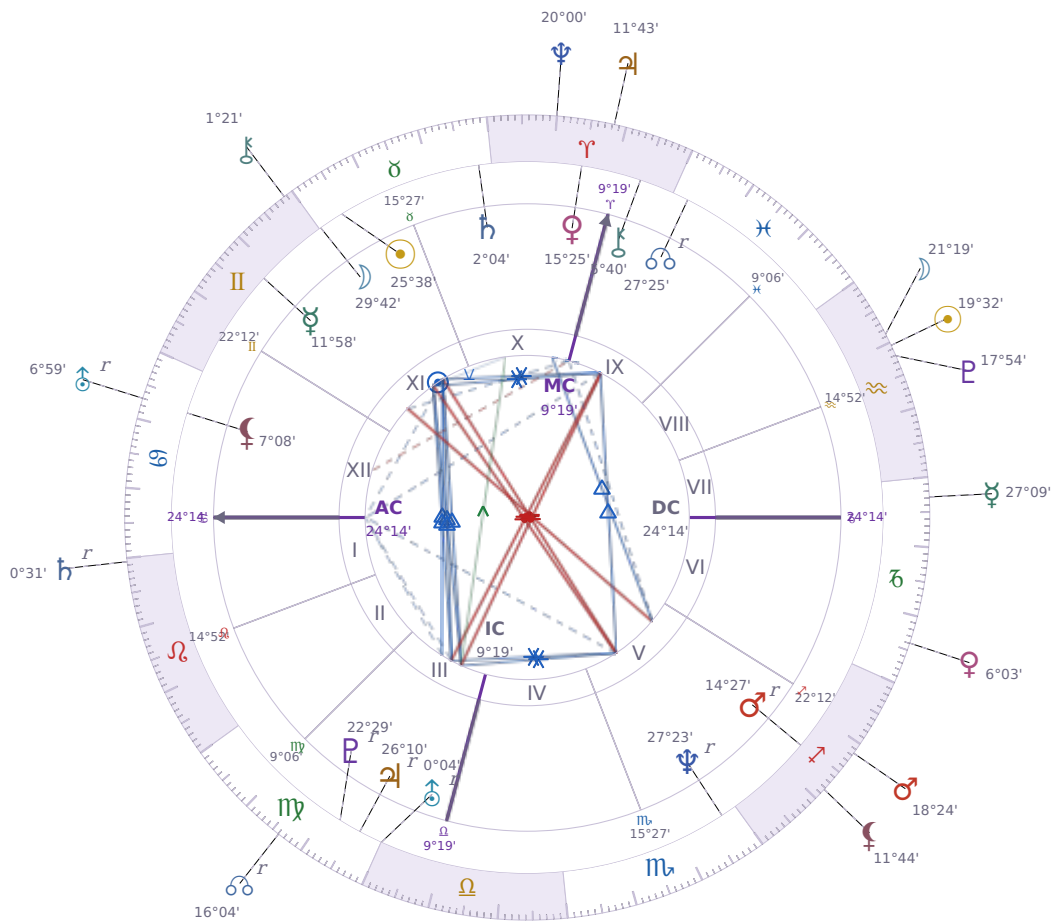

DAILY PERSONAL HOROSCOPE

Tucker Swanson McNear Carlson

American political commentator (born 1969)

♉ Taurus May 16, 1969 10:07 San Francisco

Thursday, 8 February 2035

TRANSITS FOR TODAY

☉ Sun	in ♒ Aquarius	19°32'27"
☾ Moon	in ♒ Aquarius	21°19'21"
☿ Mercury	in ♐ Capricorn	27°09'20"
♀ Venus	in ♐ Capricorn	6°03'03"
♂ Mars	in ♐ Sagittarius	18°24'12"
♃ Jupiter	in ♈ Aries	11°43'20"
♄ Saturn	in ♌ Leo Rx	0°31'37"

♅ Uranus	in ♋ Cancer	Rx	6°59'48"
♆ Neptune	in ♈ Aries		20°00'38"
♇ Pluto	in ♒ Aquarius		17°54'51"
♁ Chiron	in ♊ Gemini		1°21'50"
♁ NNode	in ♍ Virgo	Rx	16°04'15"
♁ Lilith	in ♏ Sagittarius		11°45'00"

NATAL PLANETS