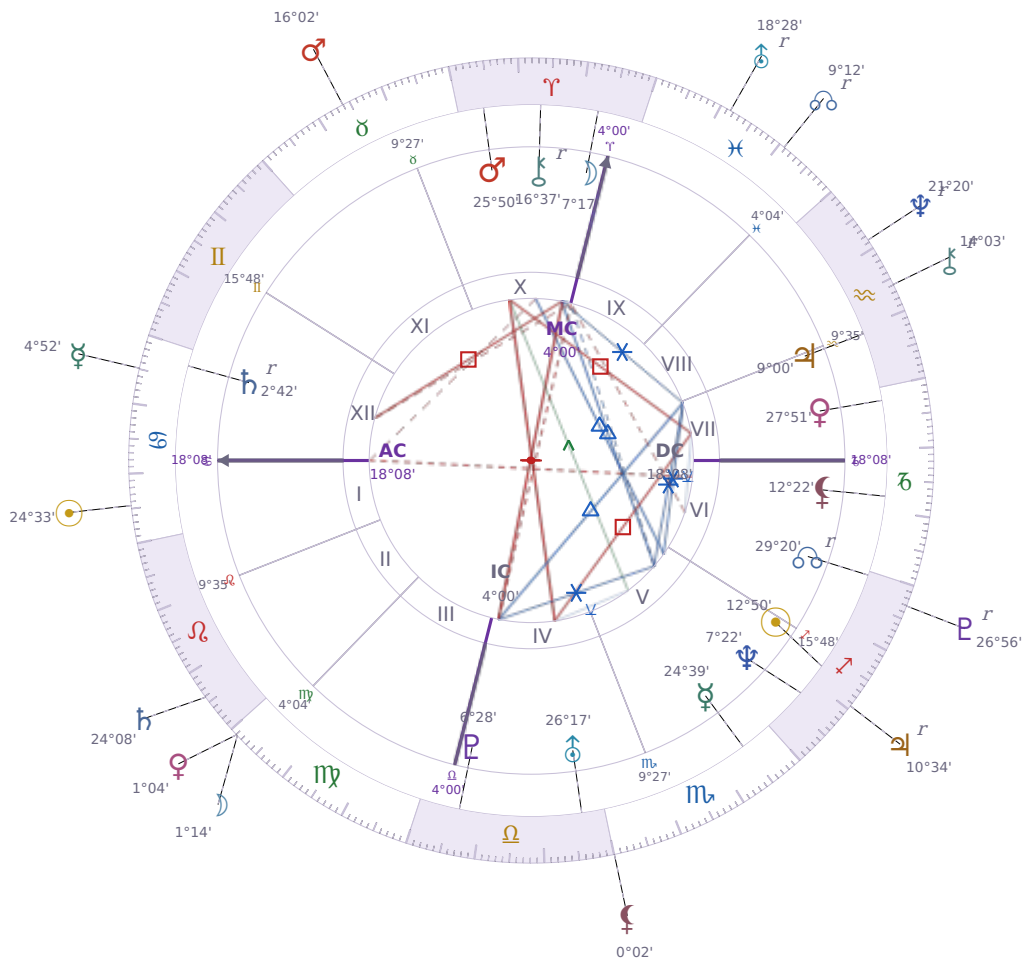

DAILY HOROSCOPE

Tyra Lynne Banks

American television personality, producer, and former model

♏ Sagittarius December 4, 1973 19:13 Inglewood

Tuesday, 17 July 2007

TRANSITS FOR TODAY

☉ Sun	in ♋ Cancer	24°33'05"
☾ Moon	in ♍ Virgo	1°14'28"
☿ Mercury	in ♋ Cancer	4°52'42"
♀ Venus	in ♍ Virgo	1°04'13"
♂ Mars	in ♉ Taurus	16°02'31"
♃ Jupiter	in ♏ Sagittarius Rx	10°34'21"
♄ Saturn	in ♌ Leo	24°08'30"

♅ Uranus	in ♋ Pisces Rx	18°28'11"
♆ Neptune	in ♒ Aquarius Rx	21°20'29"
♇ Pluto	in ♐ Sagittarius Rx	26°56'34"
♁ Chiron	in ♒ Aquarius Rx	14°03'37"
♁ NNode	in ♋ Pisces Rx	9°12'43"
♁ Lilith	in ♏ Scorpio	0°02'50"

NATAL PLANETS

☉ Sun	in ♐ Sagittarius	12°50'42"	V
☾ Moon	in ♈ Aries	7°17'30"	X
☿ Mercury	in ♏ Scorpio	24°39'27"	V
♀ Venus	in ♑ Capricorn	27°51'59"	VII
♂ Mars	in ♈ Aries	25°50'47"	X
♃ Jupiter	in ♒ Aquarius	9°00'55"	VII
♄ Saturn	in ♋ Cancer	2°42'47"	XII Rx
♅ Uranus	in ♎ Libra	26°17'20"	IV
♆ Neptune	in ♐ Sagittarius	7°22'20"	V
♇ Pluto	in ♎ Libra	6°28'42"	IV
♁ Chiron	in ♈ Aries	16°37'11"	X Rx
♁ North Node	in ♐ Sagittarius	29°20'50"	VI Rx
♁ Lilith	in ♑ Capricorn	12°22'11"	VI

KEY DATE

♁ Lilith enters ♏ Scorpio

Lilith in *Scorpio* brings a **sharper edge to how you speak up** about things you've kept quiet about before. In relationships and at work, people often notice they stop **softening their real opinions** to keep the peace, and conversations become more direct and sometimes uncomfortable. *Scorpio's* influence makes this transit less about dramatic rebellion and more about **refusing small compromises** — you'll see it in how you set boundaries around your time, money, and who gets access to your attention.