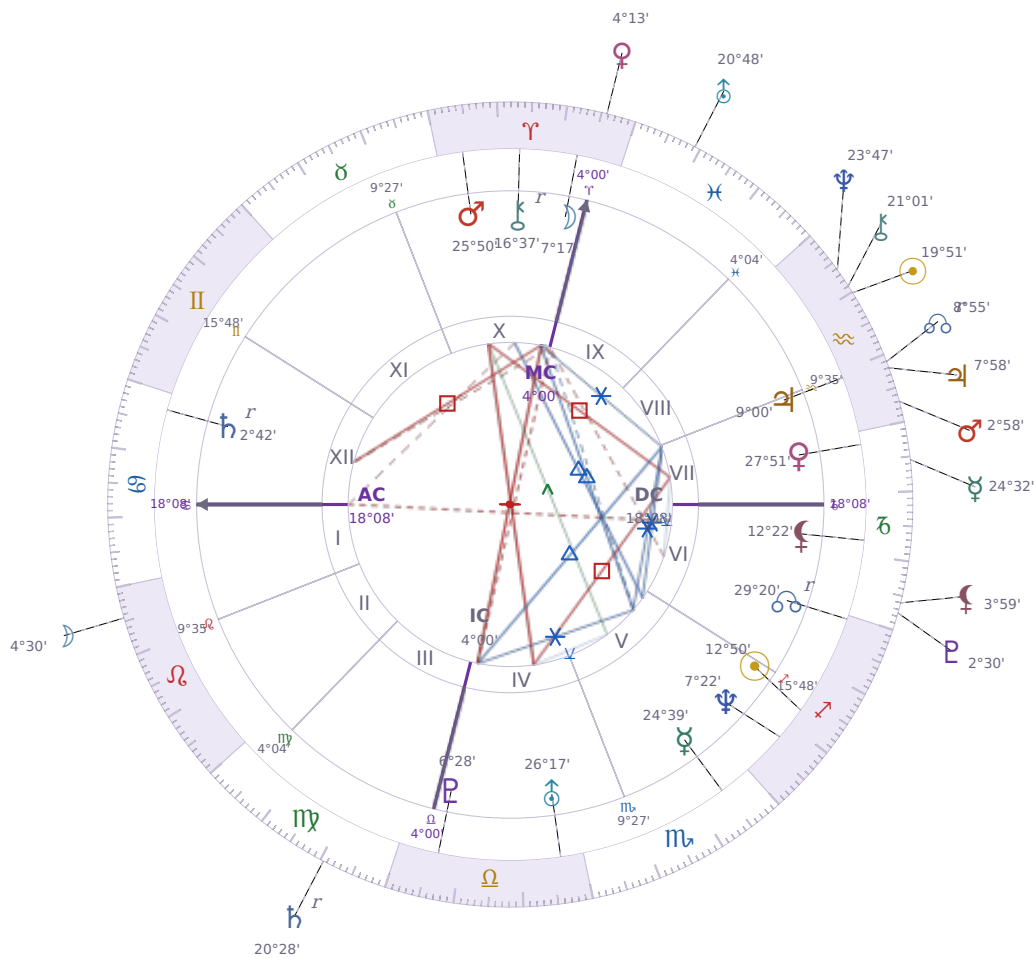

DAILY HOROSCOPE

Tyra Lynne Banks

American television personality, producer, and former model

♏ Sagittarius December 4, 1973 19:13 Inglewood

Sunday, 8 February 2009

TRANSITS FOR TODAY

☉ Sun	in ♒ Aquarius	19°51'45"
☾ Moon	in ♌ Leo	4°30'04"
☿ Mercury	in ♑ Capricorn	24°32'09"
♀ Venus	in ♈ Aries	4°13'24"
♂ Mars	in ♒ Aquarius	2°58'15"
♃ Jupiter	in ♒ Aquarius	7°58'17"
♄ Saturn	in ♍ Virgo Rx	20°28'24"

♅ Uranus	in ♓ Pisces	20°48'40"
♆ Neptune	in ♒ Aquarius	23°47'03"
♇ Pluto	in ♑ Capricorn	2°30'44"
♁ Chiron	in ♒ Aquarius	21°01'47"
♁ NNode	in ♒ Aquarius <b>Rx</b>	8°55'28"
♁ Lilith	in ♑ Capricorn	3°59'39"

## NATAL PLANETS

☉ Sun	in ♐ Sagittarius	12°50'42"	V
☾ Moon	in ♈ Aries	7°17'30"	X
☿ Mercury	in ♏ Scorpio	24°39'27"	V
♀ Venus	in ♑ Capricorn	27°51'59"	VII
♂ Mars	in ♈ Aries	25°50'47"	X
♃ Jupiter	in ♒ Aquarius	9°00'55"	VII
♄ Saturn	in ♋ Cancer	2°42'47"	XII <b>Rx</b>
♅ Uranus	in ♎ Libra	26°17'20"	IV
♆ Neptune	in ♐ Sagittarius	7°22'20"	V
♇ Pluto	in ♎ Libra	6°28'42"	IV
♁ Chiron	in ♈ Aries	16°37'11"	X <b>Rx</b>
♁ North Node	in ♐ Sagittarius	29°20'50"	VI <b>Rx</b>
♁ Lilith	in ♑ Capricorn	12°22'11"	VI

## KEY TRANSIT FACTORS