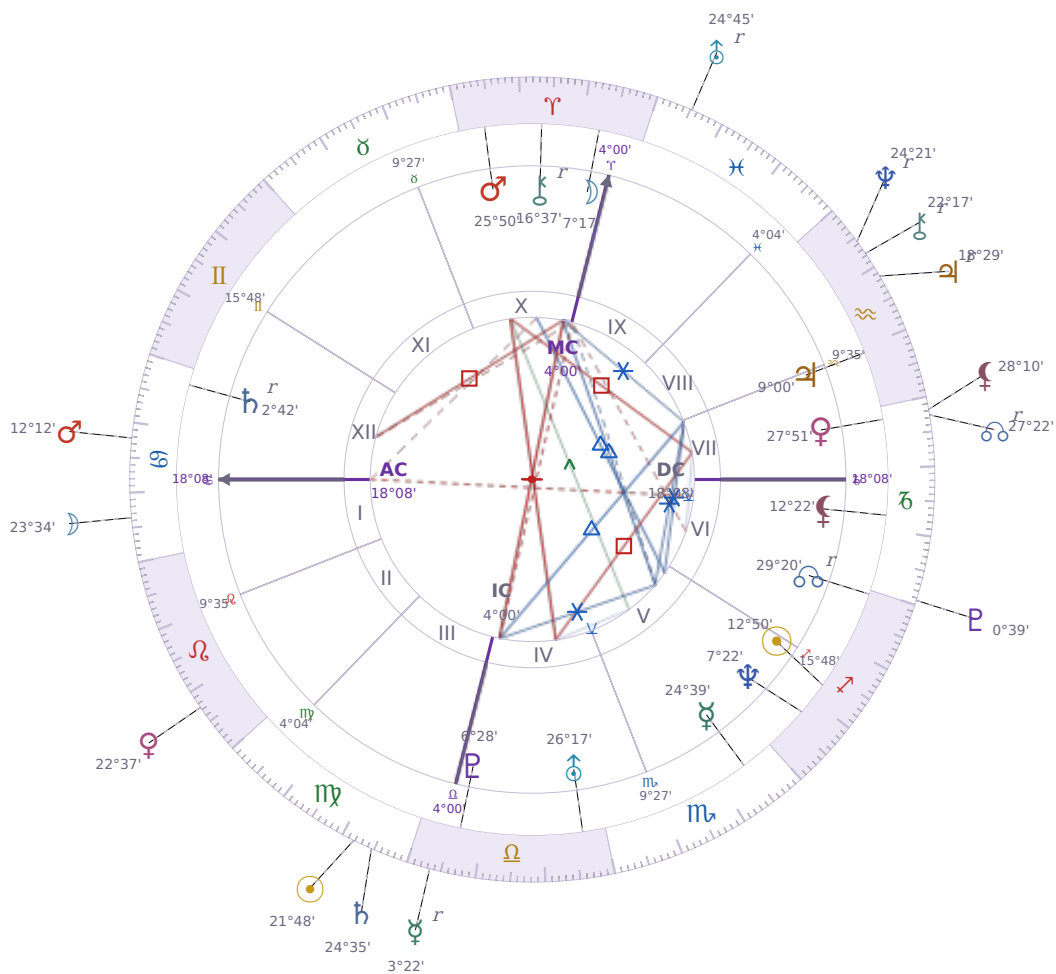

DAILY HOROSCOPE

Tyra Lynne Banks

American television personality, producer, and former model

♏ Sagittarius December 4, 1973 19:13 Inglewood

Monday, 14 September 2009

TRANSITS FOR TODAY

☉ Sun	in ♍ Virgo	21°48'28"
☾ Moon	in ♋ Cancer	23°34'37"
☿ Mercury	in ♎ Libra Rx	3°22'09"
♀ Venus	in ♌ Leo	22°37'25"
♂ Mars	in ♋ Cancer	12°12'53"
♃ Jupiter	in ♒ Aquarius Rx	18°29'21"
♄ Saturn	in ♍ Virgo	24°35'07"