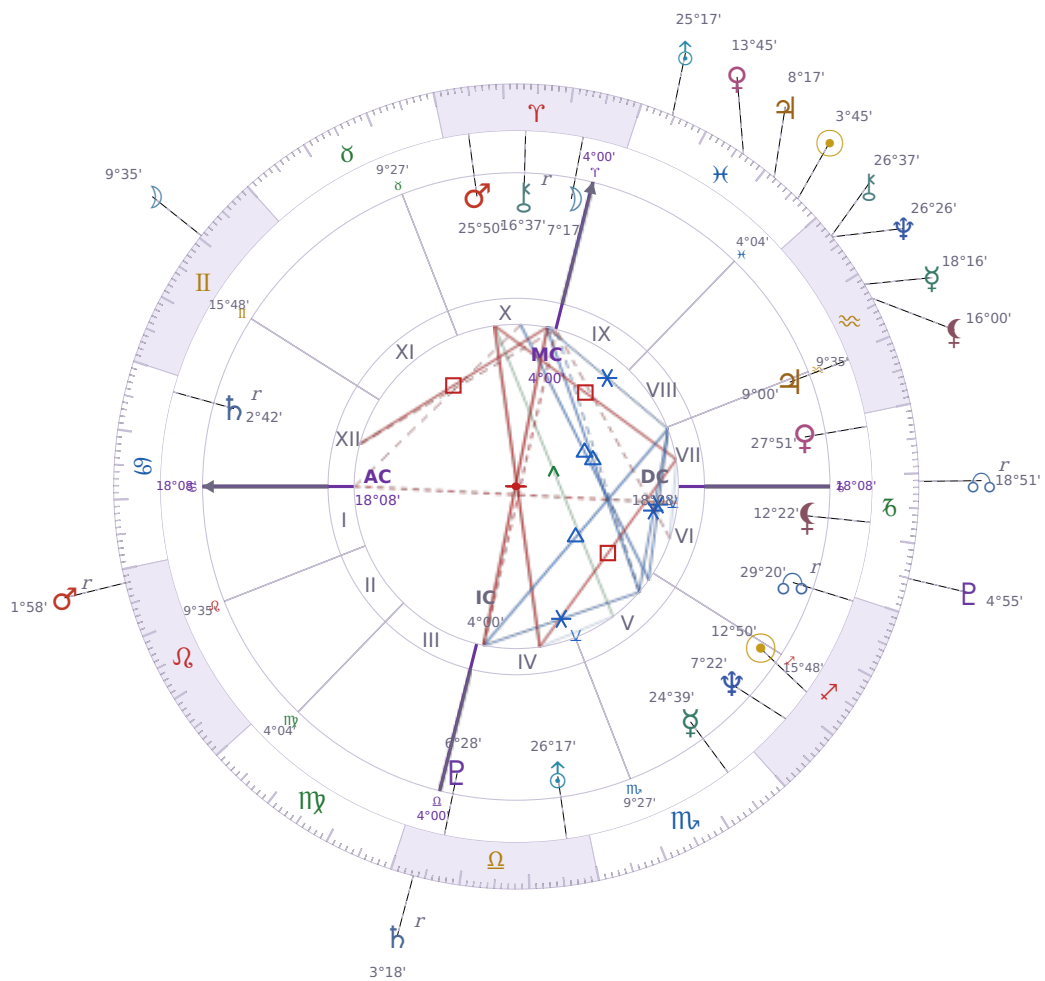

DAILY HOROSCOPE

Tyra Lynne Banks

American television personality, producer, and former model

♏ Sagittarius December 4, 1973 19:13 Inglewood

Monday, 22 February 2010

TRANSITS FOR TODAY

☉ Sun	in ♋ Pisces	3°45'18"
☾ Moon	in ♊ Gemini	9°35'54"
☿ Mercury	in ♋ Aquarius	18°16'28"
♀ Venus	in ♋ Pisces	13°45'28"
♂ Mars	in ♌ Leo Rx	1°58'39"
♃ Jupiter	in ♋ Pisces	8°17'54"
♄ Saturn	in ♎ Libra Rx	3°18'23"

♅ Uranus	in ♓ Pisces	25°17'31"
♆ Neptune	in ♒ Aquarius	26°26'42"
♇ Pluto	in ♑ Capricorn	4°55'31"
♁ Chiron	in ♒ Aquarius	26°37'01"
♁ NNode	in ♑ Capricorn Rx	18°51'20"
♁ Lilith	in ♒ Aquarius	16°00'50"

NATAL PLANETS