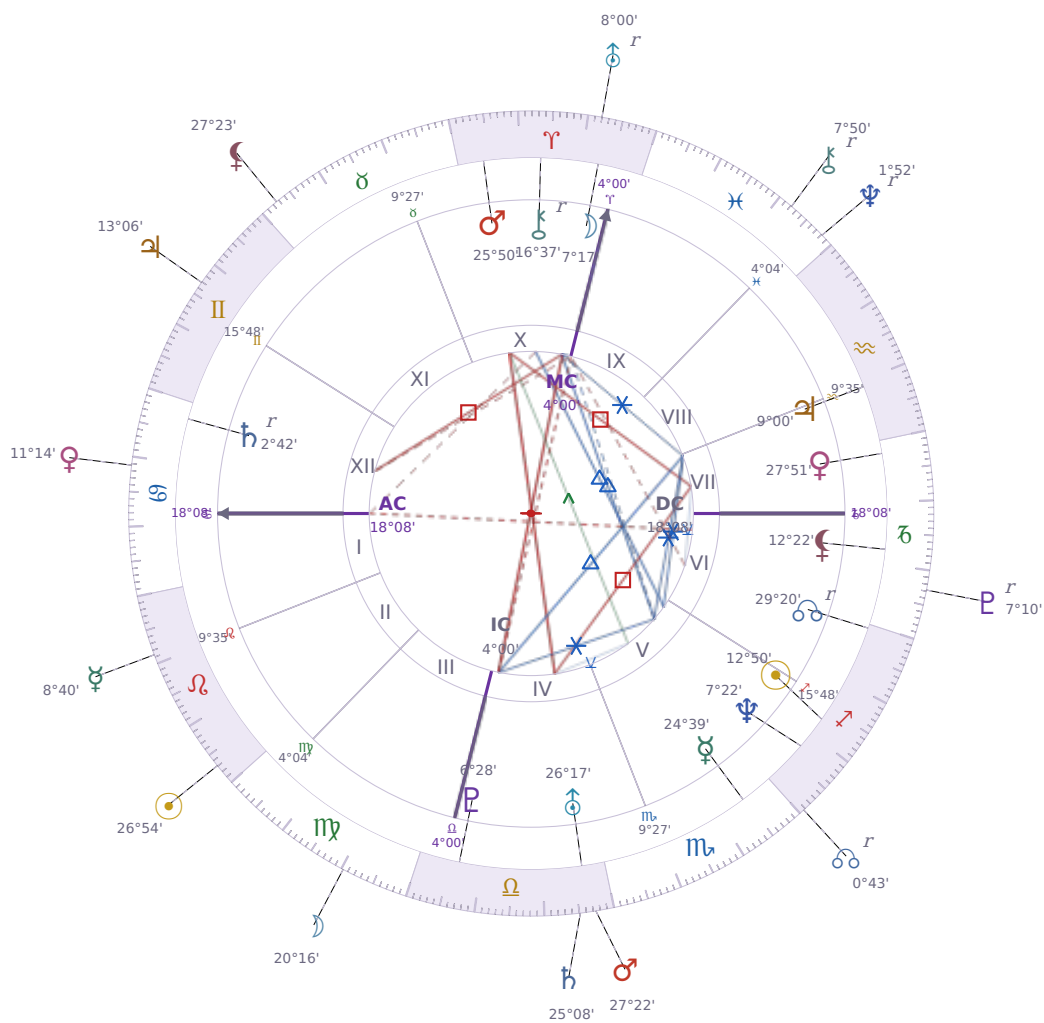

DAILY PERSONAL HOROSCOPE

Tyra Lynne Banks

American television personality, producer, and former model

♏ Sagittarius December 4, 1973 19:13 Inglewood

Sunday, 19 August 2012

TRANSITS FOR TODAY

| | | |
|-----------|-------------|-----------|
| ☉ Sun | in ♌ Leo | 26°54'18" |
| ☾ Moon | in ♍ Virgo | 20°16'19" |
| ☿ Mercury | in ♌ Leo | 8°40'10" |
| ♀ Venus | in ♋ Cancer | 11°14'00" |
| ♂ Mars | in ♎ Libra | 27°22'10" |
| ♃ Jupiter | in ♊ Gemini | 13°06'12" |
| ♄ Saturn | in ♎ Libra | 25°08'34" |

| | | |
|-----------|---------------------|-----------|
| ♅ Uranus | in ♈ Aries Rx | 8°00'45" |
| ♆ Neptune | in ♋ Pisces Rx | 1°52'53" |
| ♇ Pluto | in ♐ Capricorn Rx | 7°10'13" |
| ♁ Chiron | in ♋ Pisces Rx | 7°50'54" |
| ♁ NNode | in ♐ Sagittarius Rx | 0°43'13" |
| ♁ Lilith | in ♉ Taurus | 27°23'13" |

NATAL PLANETS

| | | | |
|--------------|------------------|-----------|--------|
| ☉ Sun | in ♐ Sagittarius | 12°50'42" | V |
| ☾ Moon | in ♈ Aries | 7°17'30" | X |
| ☿ Mercury | in ♏ Scorpio | 24°39'27" | V |
| ♀ Venus | in ♐ Capricorn | 27°51'59" | VII |
| ♂ Mars | in ♈ Aries | 25°50'47" | X |
| ♃ Jupiter | in ♒ Aquarius | 9°00'55" | VII |
| ♄ Saturn | in ♋ Cancer | 2°42'47" | XII Rx |
| ♅ Uranus | in ♎ Libra | 26°17'20" | IV |
| ♆ Neptune | in ♐ Sagittarius | 7°22'20" | V |
| ♇ Pluto | in ♎ Libra | 6°28'42" | IV |
| ♁ Chiron | in ♈ Aries | 16°37'11" | X Rx |
| ♁ North Node | in ♐ Sagittarius | 29°20'50" | VI Rx |
| ♁ Lilith | in ♐ Capricorn | 12°22'11" | VI |