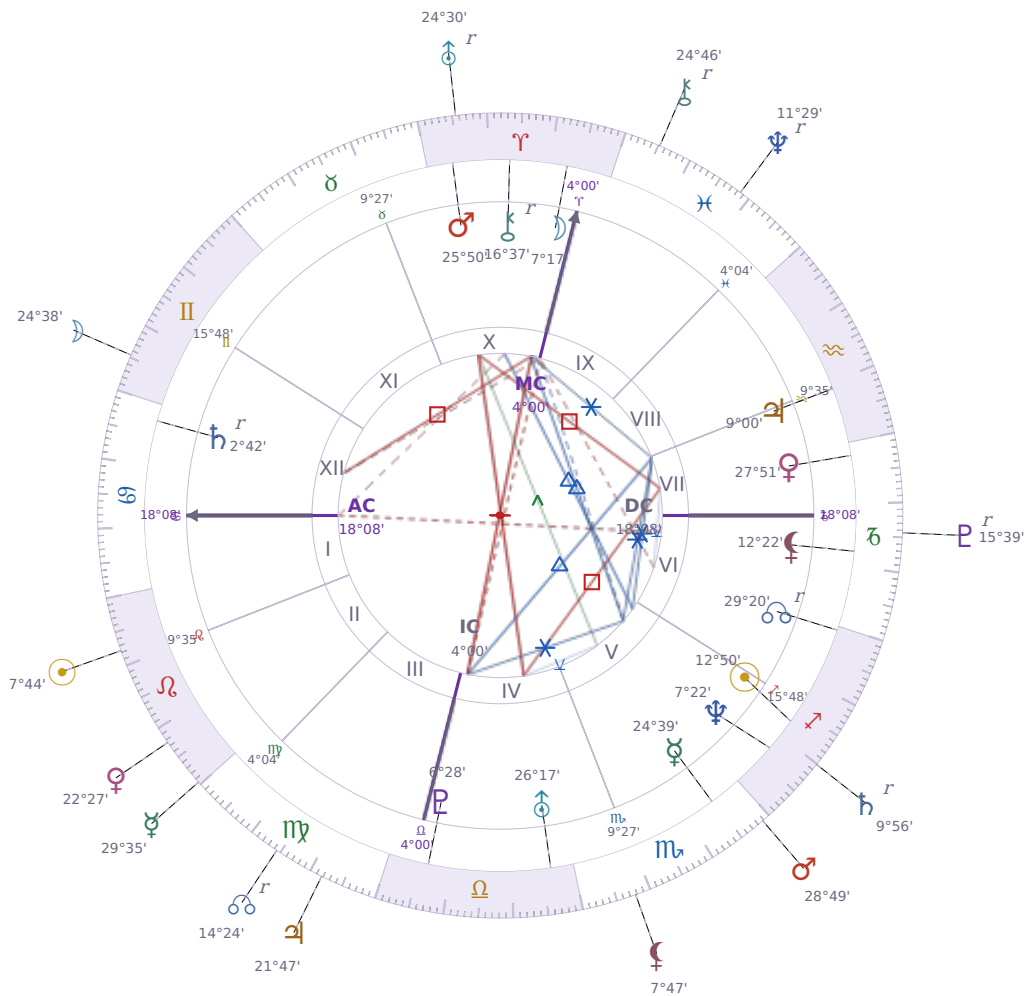

DAILY PERSONAL HOROSCOPE

Tyra Lynne Banks

American television personality, producer, and former model

♏ Sagittarius December 4, 1973 19:13 Inglewood

Saturday, 30 July 2016

TRANSITS FOR TODAY

☉ Sun	in ♌ Leo	7°44'35"
☾ Moon	in ♊ Gemini	24°38'23"
☿ Mercury	in ♌ Leo	29°35'33"
♀ Venus	in ♌ Leo	22°27'00"
♂ Mars	in ♎ Scorpio	28°49'19"
♃ Jupiter	in ♍ Virgo	21°47'51"
♄ Saturn	in ♏ Sagittarius Rx	9°56'05"

♅ Uranus	in ♈ Aries Rx	24°30'27"
♆ Neptune	in ♋ Pisces Rx	11°29'55"
♇ Pluto	in ♑ Capricorn Rx	15°39'59"
♁ Chiron	in ♋ Pisces Rx	24°46'51"
♁ NNode	in ♍ Virgo Rx	14°24'31"
♁ Lilith	in ♏ Scorpio	7°47'23"

NATAL PLANETS

☉ Sun	in ♏ Sagittarius	12°50'42"	V
☾ Moon	in ♈ Aries	7°17'30"	X
☿ Mercury	in ♏ Scorpio	24°39'27"	V
♀ Venus	in ♑ Capricorn	27°51'59"	VII
♂ Mars	in ♈ Aries	25°50'47"	X
♃ Jupiter	in ♒ Aquarius	9°00'55"	VII
♄ Saturn	in ♋ Cancer	2°42'47"	XII Rx
♅ Uranus	in ♎ Libra	26°17'20"	IV
♆ Neptune	in ♏ Sagittarius	7°22'20"	V
♇ Pluto	in ♎ Libra	6°28'42"	IV
♁ Chiron	in ♈ Aries	16°37'11"	X Rx
♁ North Node	in ♏ Sagittarius	29°20'50"	VI Rx
♁ Lilith	in ♑ Capricorn	12°22'11"	VI

Saturday · ♄ Saturn

Colors: Violet

Stone: Obsidian

Number: 8