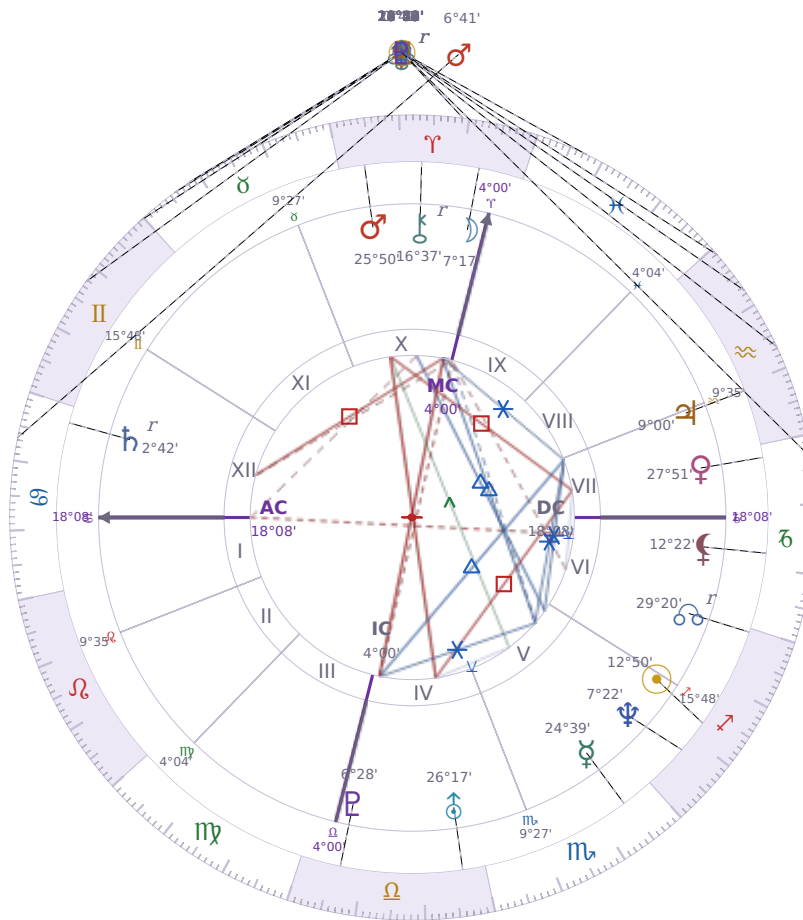

DAILY PERSONAL HOROSCOPE

**Tyra Lynne Banks**

American television personality, producer, and former model

♏ Sagittarius December 4, 1973 19:13 Inglewood

**Tuesday, 4 May 2021**

**TRANSITS FOR TODAY**

☉ Sun	in ♉ Taurus	14°14'29"
☾ Moon	in ♒ Aquarius	22°24'33"
☿ Mercury	in ♊ Gemini	0°41'12"
♀ Venus	in ♉ Taurus	24°21'32"
♂ Mars	in ♋ Cancer	6°41'11"
♃ Jupiter	in ♒ Aquarius	28°50'17"
♄ Saturn	in ♒ Aquarius	13°13'35"

♅ Uranus	in ♉ Taurus	10°53'33"
♆ Neptune	in ♋ Pisces	22°29'00"
♇ Pluto	in ♑ Capricorn <b>Rx</b>	26°47'51"
♁ Chiron	in ♈ Aries	10°53'09"
♁ NNode	in ♊ Gemini <b>Rx</b>	12°19'06"
♁ Lilith	in ♉ Taurus	21°42'13"

## NATAL PLANETS

☉ Sun	in ♏ Sagittarius	12°50'42"	V
☾ Moon	in ♈ Aries	7°17'30"	X
☿ Mercury	in ♏ Scorpio	24°39'27"	V
♀ Venus	in ♑ Capricorn	27°51'59"	VII
♂ Mars	in ♈ Aries	25°50'47"	X
♃ Jupiter	in ♒ Aquarius	9°00'55"	VII
♄ Saturn	in ♋ Cancer	2°42'47"	XII <b>Rx</b>
♅ Uranus	in ♎ Libra	26°17'20"	IV
♆ Neptune	in ♏ Sagittarius	7°22'20"	V
♇ Pluto	in ♎ Libra	6°28'42"	IV
♁ Chiron	in ♈ Aries	16°37'11"	X <b>Rx</b>
♁ North Node	in ♏ Sagittarius	29°20'50"	VI <b>Rx</b>
♁ Lilith	in ♑ Capricorn	12°22'11"	VI