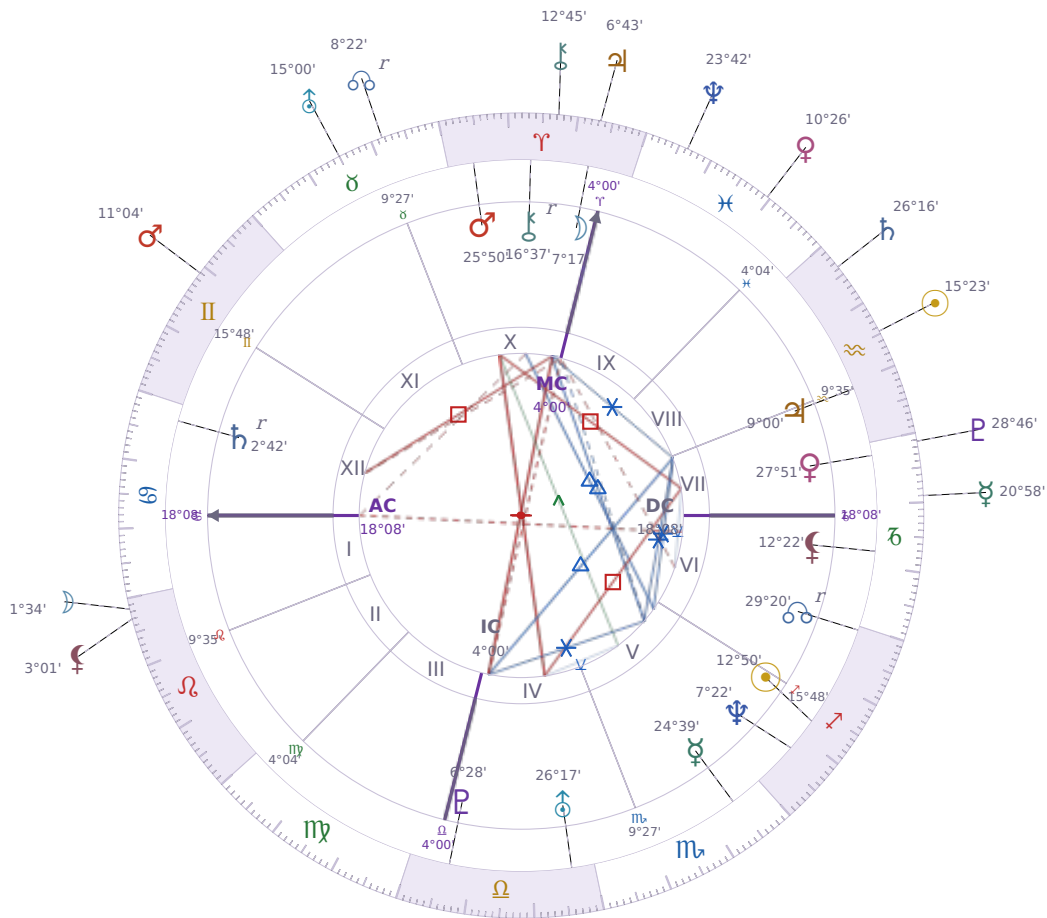

DAILY PERSONAL HOROSCOPE

Tyra Lynne Banks

American television personality, producer, and former model

♏ Sagittarius December 4, 1973 19:13 Inglewood

Saturday, 4 February 2023

TRANSITS FOR TODAY

|           |                |           |
|-----------|----------------|-----------|
| ☉ Sun     | in ♒ Aquarius  | 15°23'33" |
| ☾ Moon    | in ♌ Leo       | 1°34'45"  |
| ☿ Mercury | in ♏ Capricorn | 20°58'16" |
| ♀ Venus   | in ♏ Pisces    | 10°26'04" |
| ♂ Mars    | in ♊ Gemini    | 11°04'34" |
| ♃ Jupiter | in ♏ Aries     | 6°43'21"  |
| ♄ Saturn  | in ♒ Aquarius  | 26°16'05" |

|           |                |           |
|-----------|----------------|-----------|
| ♅ Uranus  | in ♉ Taurus    | 15°00'35" |
| ♆ Neptune | in ♓ Pisces    | 23°42'20" |
| ♇ Pluto   | in ♑ Capricorn | 28°46'33" |
| ♁ Chiron  | in ♈ Aries     | 12°45'37" |
| ♁ NNode   | in ♉ Taurus Rx | 8°22'38"  |
| ♁ Lilith  | in ♌ Leo       | 3°01'03"  |

## NATAL PLANETS

|              |                  |           |        |
|--------------|------------------|-----------|--------|
| ☉ Sun        | in ♐ Sagittarius | 12°50'42" | V      |
| ☾ Moon       | in ♈ Aries       | 7°17'30"  | X      |
| ☿ Mercury    | in ♏ Scorpio     | 24°39'27" | V      |
| ♀ Venus      | in ♑ Capricorn   | 27°51'59" | VII    |
| ♂ Mars       | in ♈ Aries       | 25°50'47" | X      |
| ♃ Jupiter    | in ♒ Aquarius    | 9°00'55"  | VII    |
| ♄ Saturn     | in ♋ Cancer      | 2°42'47"  | XII Rx |
| ♅ Uranus     | in ♎ Libra       | 26°17'20" | IV     |
| ♆ Neptune    | in ♐ Sagittarius | 7°22'20"  | V      |
| ♇ Pluto      | in ♎ Libra       | 6°28'42"  | IV     |
| ♁ Chiron     | in ♈ Aries       | 16°37'11" | X Rx   |
| ♁ North Node | in ♐ Sagittarius | 29°20'50" | VI Rx  |
| ♁ Lilith     | in ♑ Capricorn   | 12°22'11" | VI     |

Saturday · ♄ Saturn

**Colors:** Violet

**Stone:** Obsidian

**Number:** 8