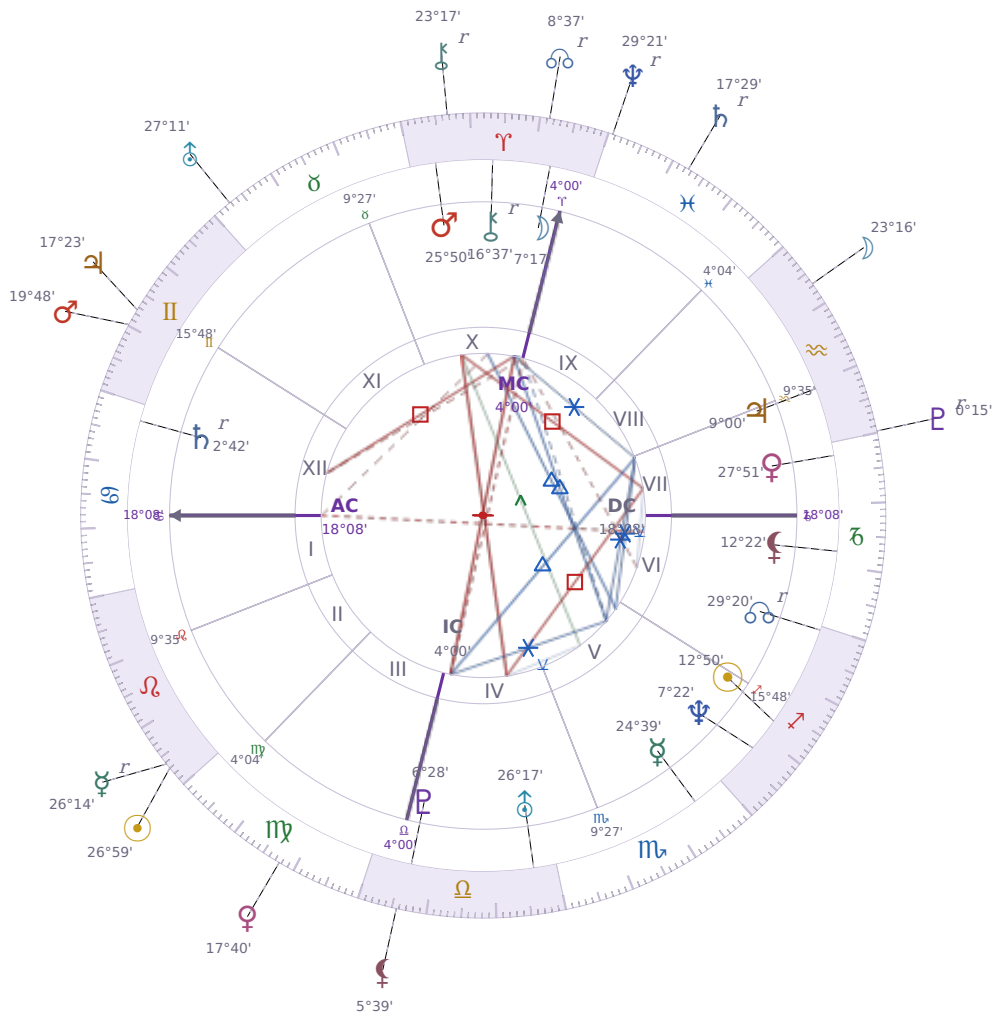

## DAILY PERSONAL HOROSCOPE

### Tyra Lynne Banks

American television personality, producer, and former model

♏ Sagittarius December 4, 1973 19:13 Inglewood

**Monday, 19 August 2024**