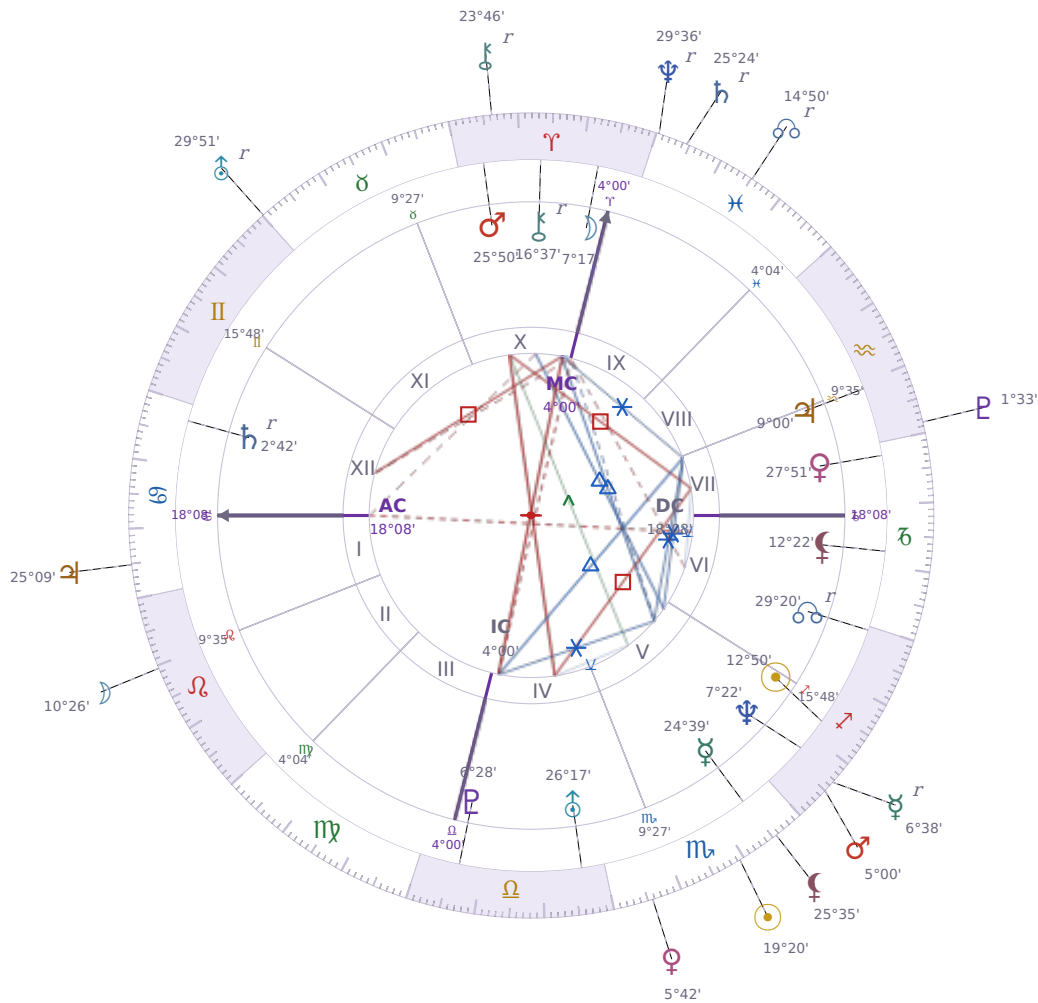

DAILY PERSONAL HOROSCOPE

Tyra Lynne Banks

American television personality, producer, and former model

♏ Sagittarius December 4, 1973 19:13 Inglewood

Tuesday, 11 November 2025

TRANSITS FOR TODAY

☉ Sun	in ♏ Scorpio	19°20'55"
☾ Moon	in ♌ Leo	10°26'18"
☿ Mercury	in ♏ Sagittarius Rx	6°38'22"
♀ Venus	in ♏ Scorpio	5°42'29"
♂ Mars	in ♏ Sagittarius	5°00'27"
♃ Jupiter	in ♋ Cancer	25°09'09"
♄ Saturn	in ♓ Pisces Rx	25°24'12"

♅ Uranus	in ♉ Taurus Rx	29°51'44"
♆ Neptune	in ♓ Pisces Rx	29°36'18"
♇ Pluto	in ♒ Aquarius	1°33'33"
♁ Chiron	in ♈ Aries Rx	23°46'07"
♊ NNode	in ♓ Pisces Rx	14°50'39"
♁ Lilith	in ♏ Scorpio	25°35'58"

NATAL PLANETS

☉ Sun	in ♐ Sagittarius	12°50'42"	V
☾ Moon	in ♈ Aries	7°17'30"	X
☿ Mercury	in ♏ Scorpio	24°39'27"	V
♀ Venus	in ♑ Capricorn	27°51'59"	VII
♂ Mars	in ♈ Aries	25°50'47"	X
♃ Jupiter	in ♒ Aquarius	9°00'55"	VII
♄ Saturn	in ♋ Cancer	2°42'47"	XII Rx
♅ Uranus	in ♎ Libra	26°17'20"	IV
♆ Neptune	in ♐ Sagittarius	7°22'20"	V
♇ Pluto	in ♎ Libra	6°28'42"	IV
♁ Chiron	in ♈ Aries	16°37'11"	X Rx
♊ North Node	in ♐ Sagittarius	29°20'50"	VI Rx
♁ Lilith	in ♑ Capricorn	12°22'11"	VI