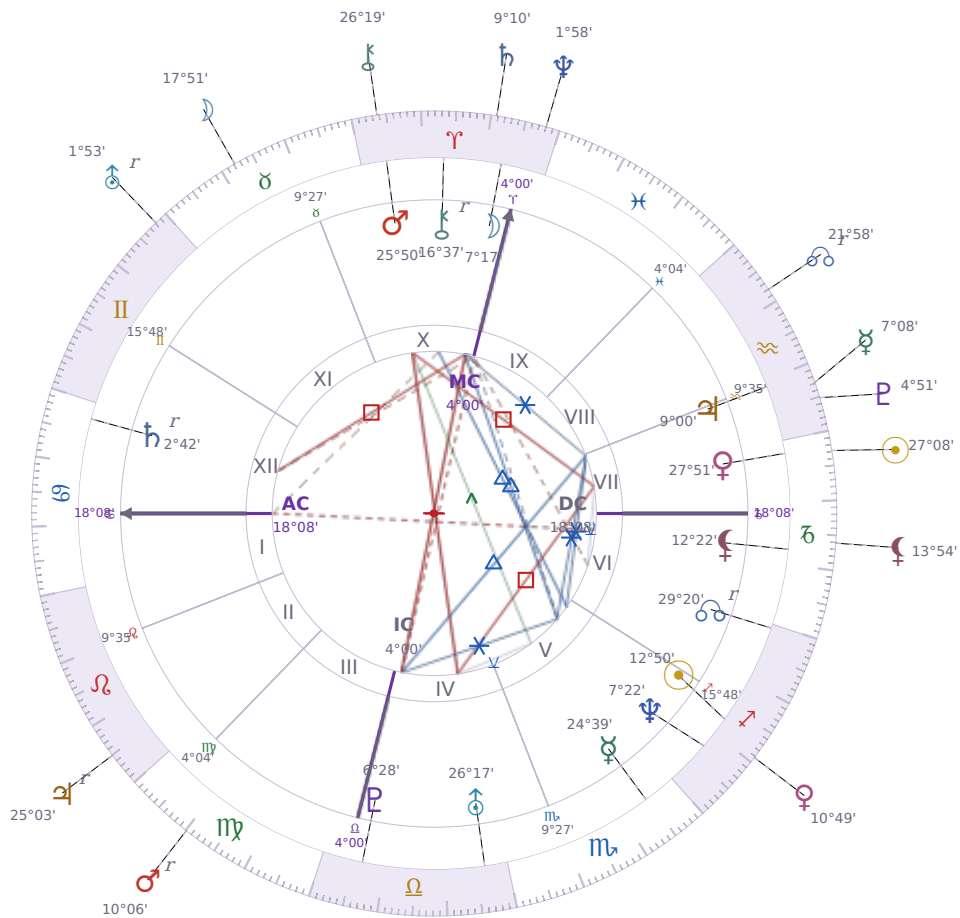

DAILY PERSONAL HOROSCOPE

Tyra Lynne Banks

American television personality, producer, and former model

♏ Sagittarius December 4, 1973 19:13 Inglewood

Sunday, 17 January 2027

TRANSITS FOR TODAY

☉ Sun	in ♏ Capricorn	27°08'14"
☾ Moon	in ♉ Taurus	17°51'22"
☿ Mercury	in ♒ Aquarius	7°08'56"
♀ Venus	in ♏ Sagittarius	10°49'13"
♂ Mars	in ♍ Virgo Rx	10°06'55"
♃ Jupiter	in ♌ Leo Rx	25°03'30"
♄ Saturn	in ♈ Aries	9°11'00"

♅ Uranus	in ♊ Gemini Rx	1°53'33"
♆ Neptune	in ♈ Aries	1°58'28"
♇ Pluto	in ♒ Aquarius	4°51'31"
♁ Chiron	in ♈ Aries	26°19'22"
♁ NNode	in ♒ Aquarius Rx	21°58'14"
♁ Lilith	in ♑ Capricorn	13°54'43"

NATAL PLANETS

KEY TRANSIT FACTORS

♇ Pluto * Sextile ♆ natal Neptune *

While this lasts, you find it easier to **see through confusion and spot what's actually real** in situations that usually feel murky to you. Your intuition sharpens without becoming unreliable, so you can trust your gut feelings more than usual. This is a good time to make decisions about things you've been uncertain about, because you're cutting through the fog naturally.