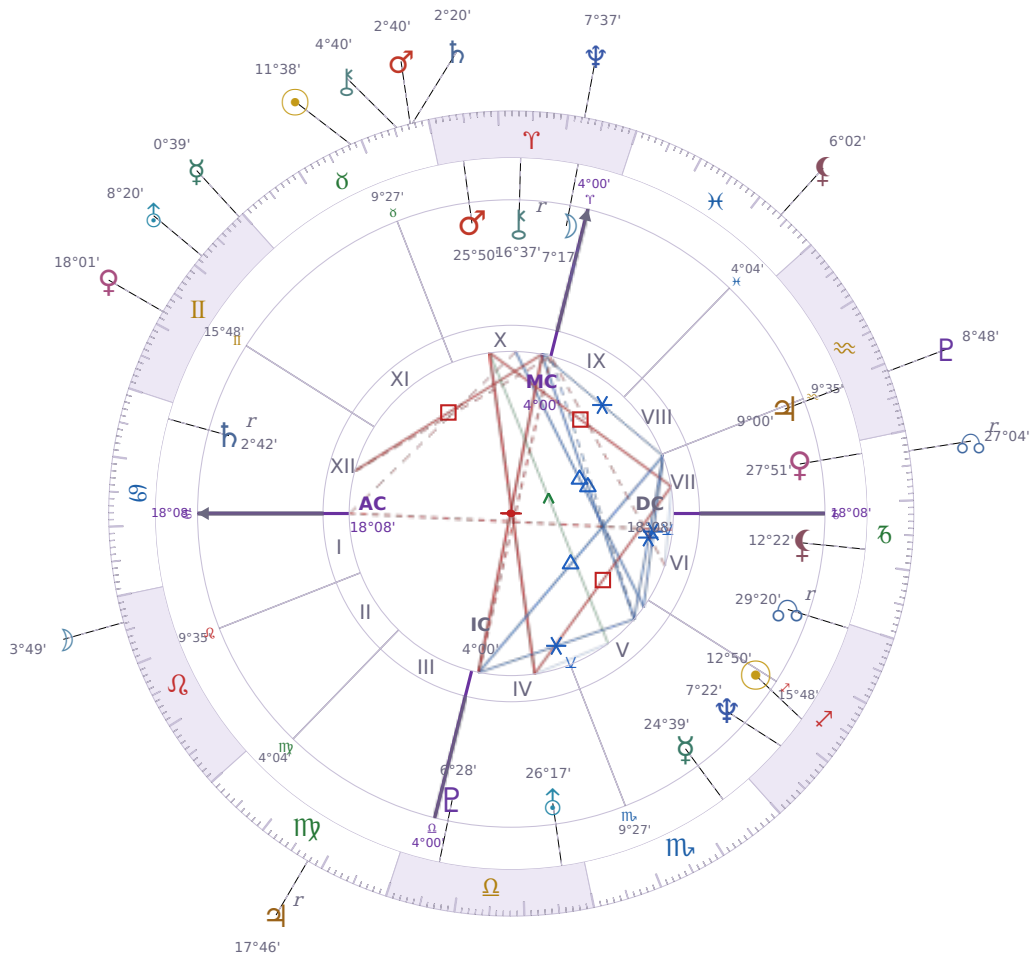

DAILY PERSONAL HOROSCOPE

Tyra Lynne Banks

American television personality, producer, and former model

♏ Sagittarius December 4, 1973 19:13 Inglewood

Monday, 1 May 2028

TRANSITS FOR TODAY

☉ Sun	in ♉ Taurus	11°38'19"
☾ Moon	in ♌ Leo	3°49'31"
☿ Mercury	in ♊ Gemini	0°39'39"
♀ Venus	in ♊ Gemini	18°01'33"
♂ Mars	in ♏ Taurus	2°40'49"
♃ Jupiter	in ♍ Virgo Rx	17°46'16"
♄ Saturn	in ♏ Taurus	2°20'03"

♅ Uranus	in ♊ Gemini	8°20'58"
♆ Neptune	in ♈ Aries	7°37'35"
♇ Pluto	in ♒ Aquarius	8°48'41"
♁ Chiron	in ♉ Taurus	4°40'34"
♁ NNode	in ♑ Capricorn Rx	27°04'59"
♁ Lilith	in ♋ Pisces	6°02'49"

NATAL PLANETS

☉ Sun	in ♐ Sagittarius	12°50'42"	V
☾ Moon	in ♈ Aries	7°17'30"	X
☿ Mercury	in ♏ Scorpio	24°39'27"	V
♀ Venus	in ♑ Capricorn	27°51'59"	VII
♂ Mars	in ♈ Aries	25°50'47"	X
♃ Jupiter	in ♒ Aquarius	9°00'55"	VII
♄ Saturn	in ♋ Cancer	2°42'47"	XII Rx
♅ Uranus	in ♎ Libra	26°17'20"	IV
♆ Neptune	in ♐ Sagittarius	7°22'20"	V
♇ Pluto	in ♎ Libra	6°28'42"	IV
♁ Chiron	in ♈ Aries	16°37'11"	X Rx
♁ North Node	in ♐ Sagittarius	29°20'50"	VI Rx
♁ Lilith	in ♑ Capricorn	12°22'11"	VI