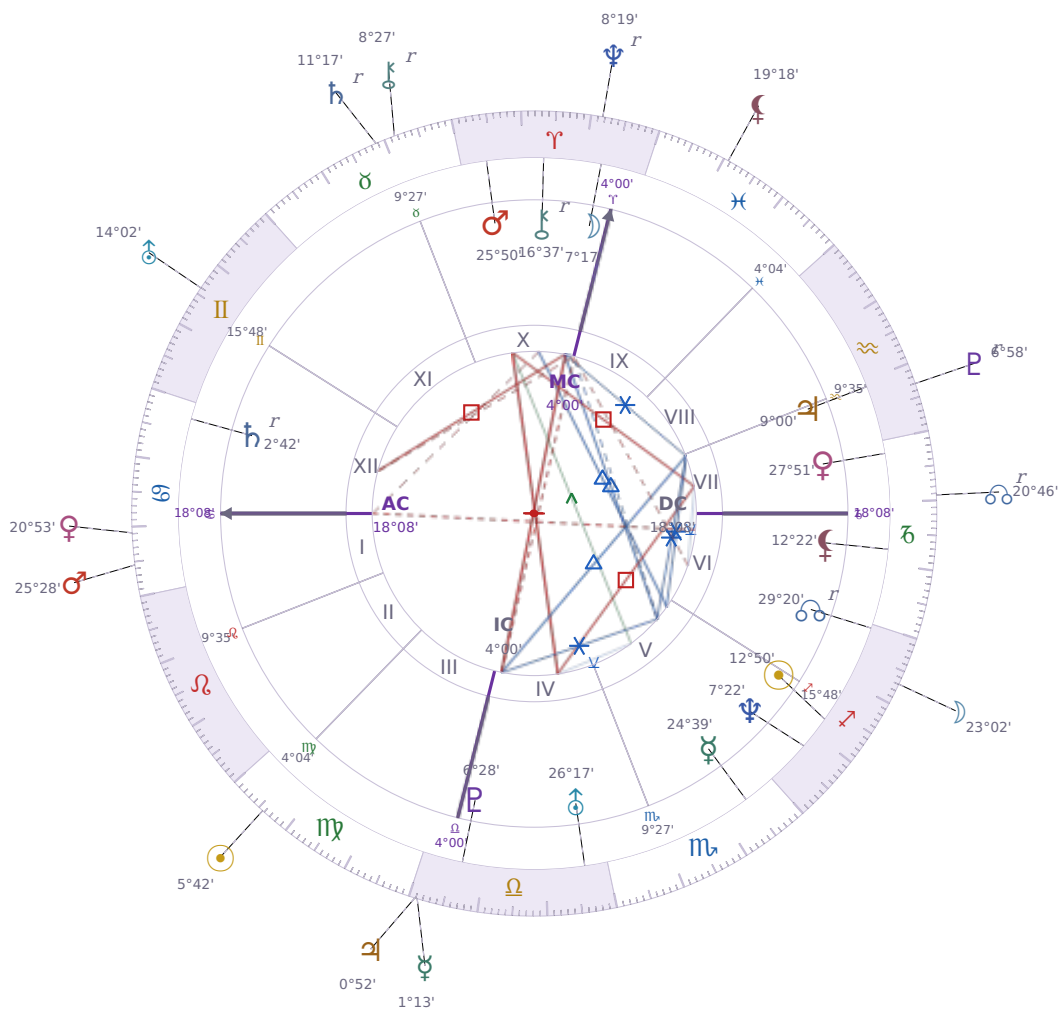

## DAILY PERSONAL HOROSCOPE

### Tyra Lynne Banks

American television personality, producer, and former model

♏ Sagittarius December 4, 1973 19:13 Inglewood

**Monday, 28 August 2028**