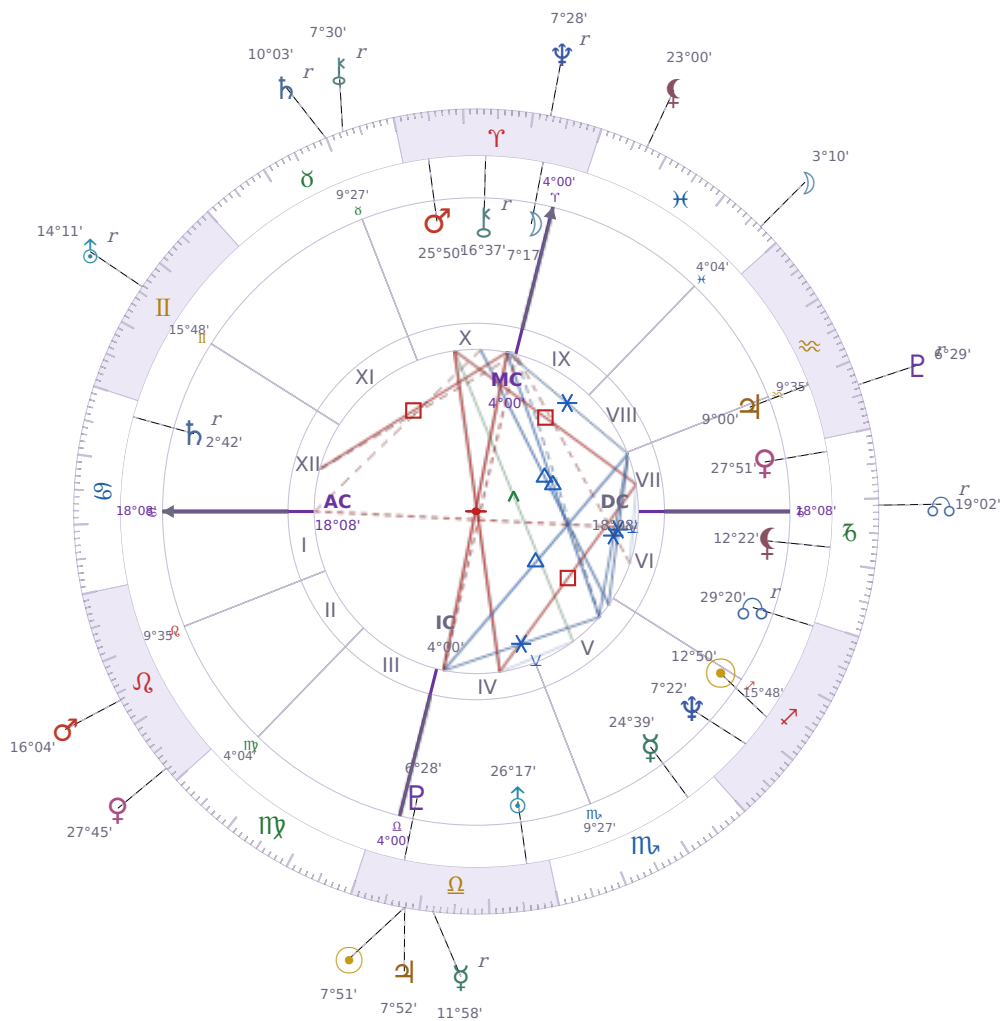

DAILY PERSONAL HOROSCOPE

Tyra Lynne Banks

American television personality, producer, and former model

♏ Sagittarius December 4, 1973 19:13 Inglewood

Saturday, 30 September 2028

TRANSITS FOR TODAY

☉ Sun	in ♏ Libra	7°51'20"
☽ Moon	in ♋ Pisces	3°10'52"
☿ Mercury	in ♏ Libra Rx	11°58'34"
♀ Venus	in ♌ Leo	27°45'29"
♂ Mars	in ♌ Leo	16°04'03"
♃ Jupiter	in ♏ Libra	7°52'58"
♁ Saturn	in ♉ Taurus Rx	10°03'56"

♅ Uranus	in	♊ Gemini Rx	14°11'05"
♆ Neptune	in	♈ Aries Rx	7°28'05"
♇ Pluto	in	♈ Aquarius Rx	6°29'13"
♄ Chiron	in	♉ Taurus Rx	7°30'49"
♁ NNode	in	♑ Capricorn Rx	19°02'04"
♁ Lilith	in	♋ Pisces	23°00'10"

NATAL PLANETS

☉ Sun	in	♐ Sagittarius	12°50'42"	V
☾ Moon	in	♈ Aries	7°17'30"	X
☿ Mercury	in	♏ Scorpio	24°39'27"	V
♀ Venus	in	♑ Capricorn	27°51'59"	VII
♂ Mars	in	♈ Aries	25°50'47"	X
♃ Jupiter	in	♈ Aquarius	9°00'55"	VII
♄ Saturn	in	♋ Cancer	2°42'47"	XII Rx
♅ Uranus	in	♎ Libra	26°17'20"	IV
♆ Neptune	in	♐ Sagittarius	7°22'20"	V
♇ Pluto	in	♎ Libra	6°28'42"	IV
♄ Chiron	in	♈ Aries	16°37'11"	X Rx
♁ North Node	in	♐ Sagittarius	29°20'50"	VI Rx
♁ Lilith	in	♑ Capricorn	12°22'11"	VI

Saturday · ♄ Saturn

Colors: Violet

Stone: Obsidian

Number: 8