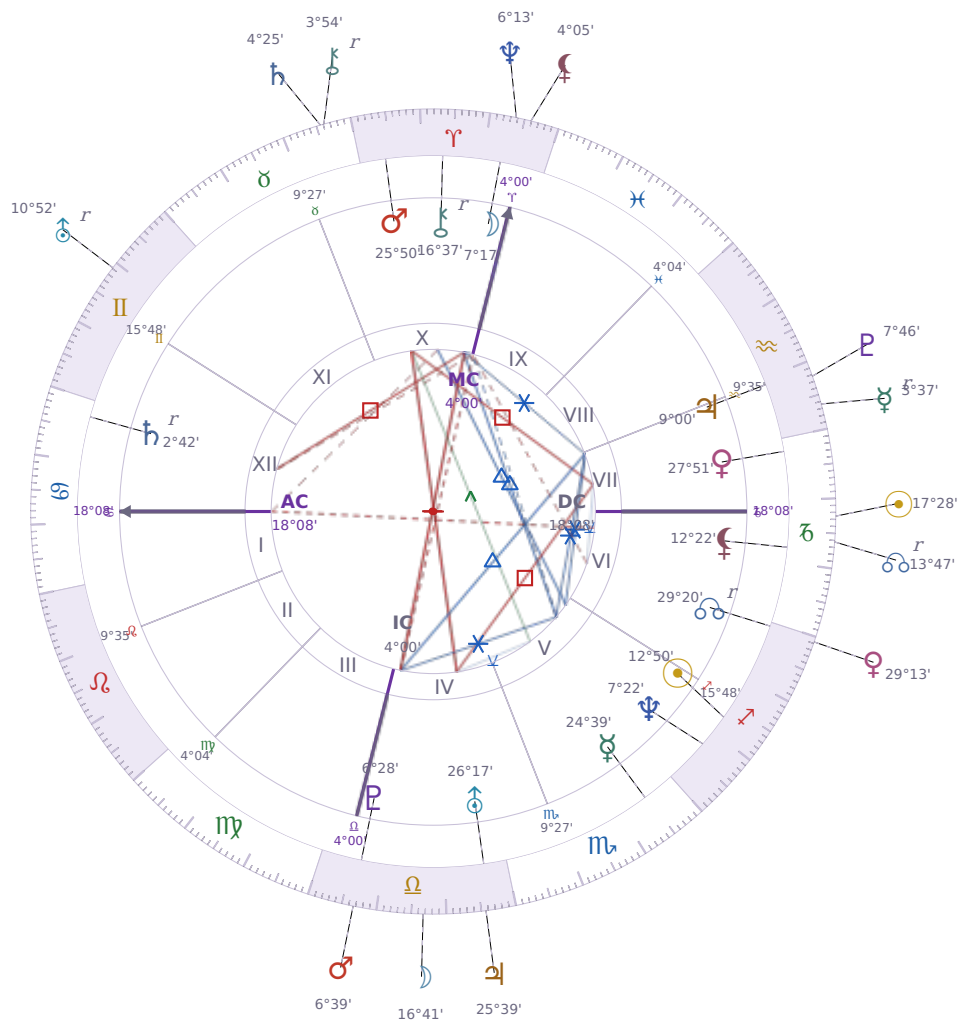

## DAILY PERSONAL HOROSCOPE

### Tyra Lynne Banks

American television personality, producer, and former model

♏ Sagittarius December 4, 1973 19:13 Inglewood

**Sunday, 7 January 2029**

### TRANSITS FOR TODAY

☉ Sun	in ♐ Capricorn	17°28'32"
☾ Moon	in ♎ Libra	16°41'12"
☿ Mercury	in ♒ Aquarius Rx	3°37'52"
♀ Venus	in ♏ Sagittarius	29°13'40"
♂ Mars	in ♎ Libra	6°39'06"
♃ Jupiter	in ♎ Libra	25°39'42"
♄ Saturn	in ♉ Taurus	4°25'13"