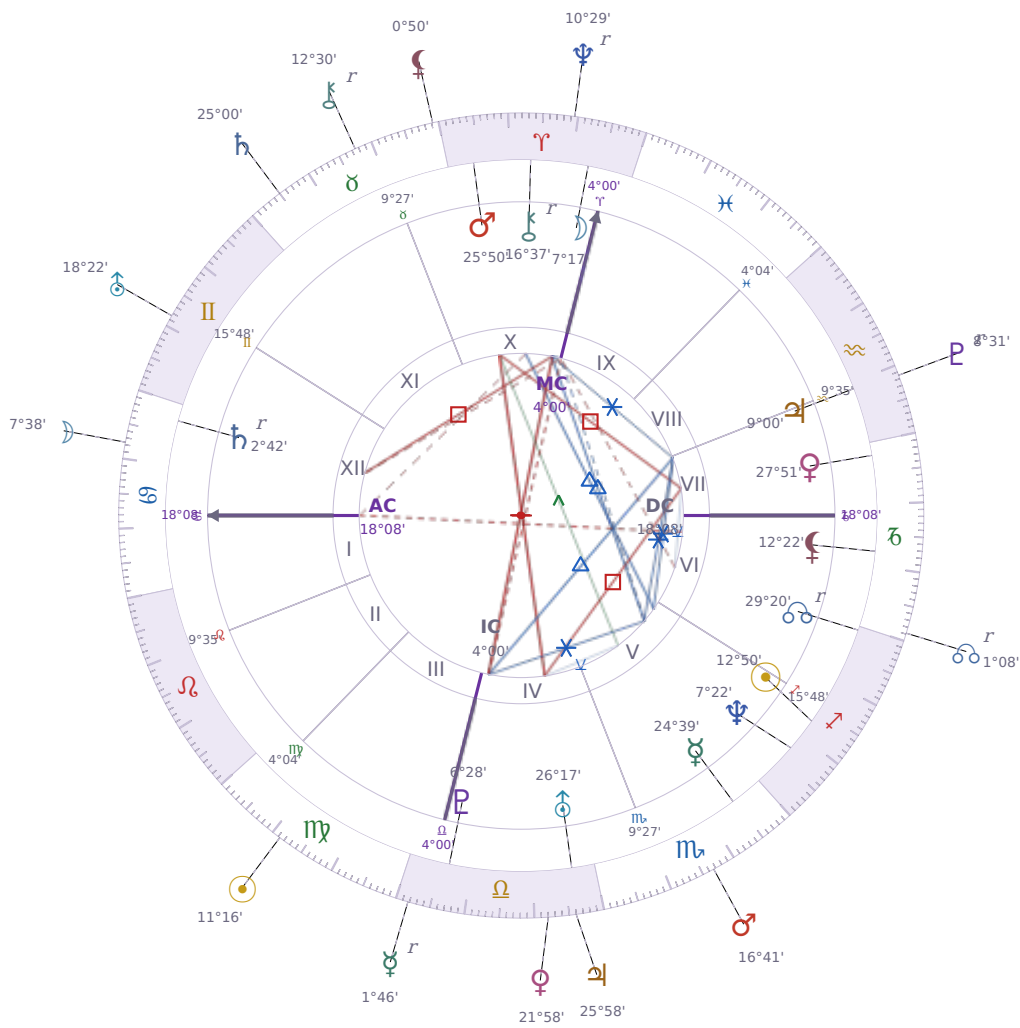

DAILY PERSONAL HOROSCOPE

Tyra Lynne Banks

American television personality, producer, and former model

♏ Sagittarius December 4, 1973 19:13 Inglewood

Monday, 3 September 2029

TRANSITS FOR TODAY

☉ Sun	in ♍ Virgo	11°16'27"
☾ Moon	in ♋ Cancer	7°38'18"
☿ Mercury	in ♎ Libra Rx	1°46'56"
♀ Venus	in ♎ Libra	21°58'36"
♂ Mars	in ♏ Scorpio	16°41'29"
♃ Jupiter	in ♎ Libra	25°58'39"
♄ Saturn	in ♉ Taurus	25°00'41"

♅ Uranus	in ♊ Gemini	18°22'40"
♆ Neptune	in ♈ Aries Rx	10°29'10"
♇ Pluto	in ♒ Aquarius Rx	8°31'36"
♁ Chiron	in ♉ Taurus Rx	12°30'13"
♁ NNode	in ♑ Capricorn Rx	1°08'12"
♁ Lilith	in ♉ Taurus	0°50'54"

NATAL PLANETS

☉ Sun	in ♐ Sagittarius	12°50'42"	V
☾ Moon	in ♈ Aries	7°17'30"	X
☿ Mercury	in ♏ Scorpio	24°39'27"	V
♀ Venus	in ♑ Capricorn	27°51'59"	VII
♂ Mars	in ♈ Aries	25°50'47"	X
♃ Jupiter	in ♒ Aquarius	9°00'55"	VII
♄ Saturn	in ♋ Cancer	2°42'47"	XII Rx
♅ Uranus	in ♎ Libra	26°17'20"	IV
♆ Neptune	in ♐ Sagittarius	7°22'20"	V
♇ Pluto	in ♎ Libra	6°28'42"	IV
♁ Chiron	in ♈ Aries	16°37'11"	X Rx
♁ North Node	in ♐ Sagittarius	29°20'50"	VI Rx
♁ Lilith	in ♑ Capricorn	12°22'11"	VI