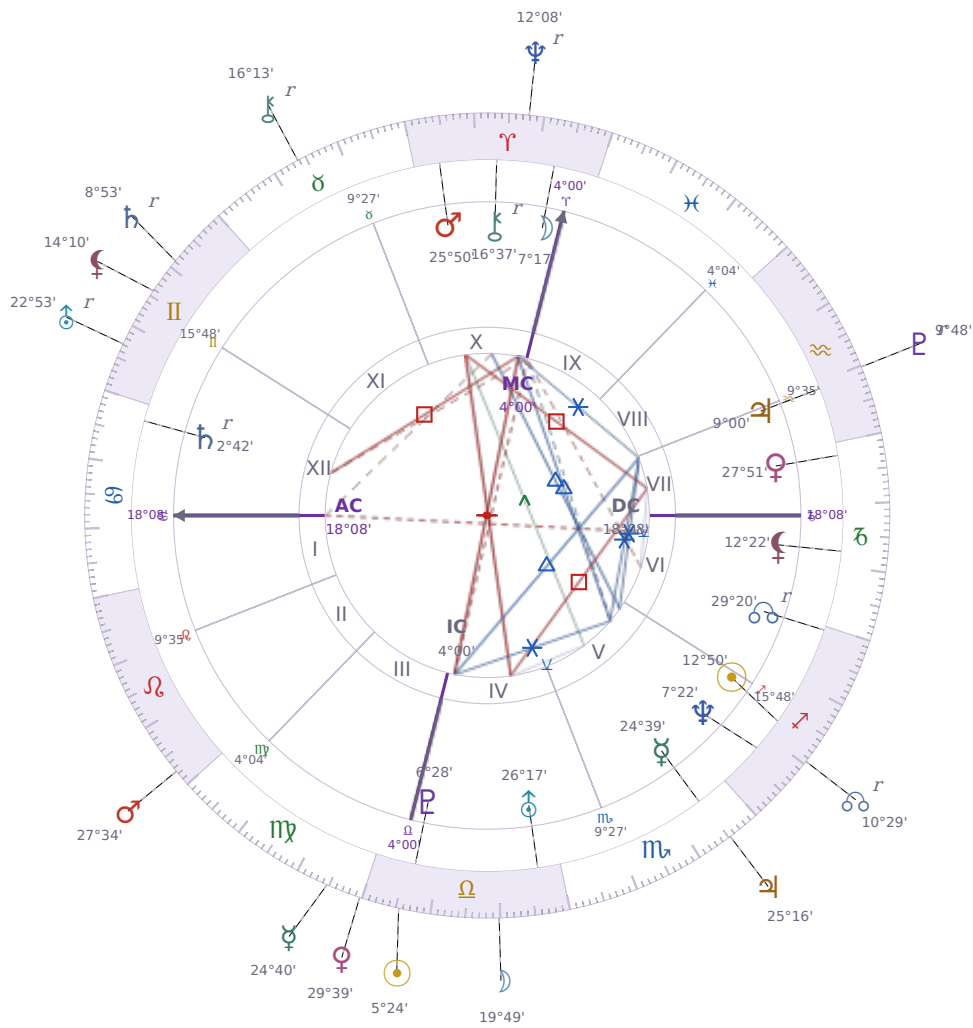

DAILY PERSONAL HOROSCOPE

Tyra Lynne Banks

American television personality, producer, and former model

♏ Sagittarius December 4, 1973 19:13 Inglewood

Saturday, 28 September 2030

TRANSITS FOR TODAY

☉ Sun	in ♏ Libra	5°24'49"
☾ Moon	in ♏ Libra	19°49'24"
☿ Mercury	in ♏ Virgo	24°40'11"
♀ Venus	in ♏ Virgo	29°39'33"
♂ Mars	in ♌ Leo	27°34'47"
♃ Jupiter	in ♏ Scorpio	25°16'06"
♄ Saturn	in ♊ Gemini Rx	8°53'35"

♅ Uranus	in ♊ Gemini Rx	22°53'39"
♆ Neptune	in ♈ Aries Rx	12°08'44"
♇ Pluto	in ♒ Aquarius Rx	9°48'00"
♁ Chiron	in ♉ Taurus Rx	16°13'31"
♁ NNode	in ♐ Sagittarius Rx	10°29'03"
♁ Lilith	in ♊ Gemini	14°10'50"