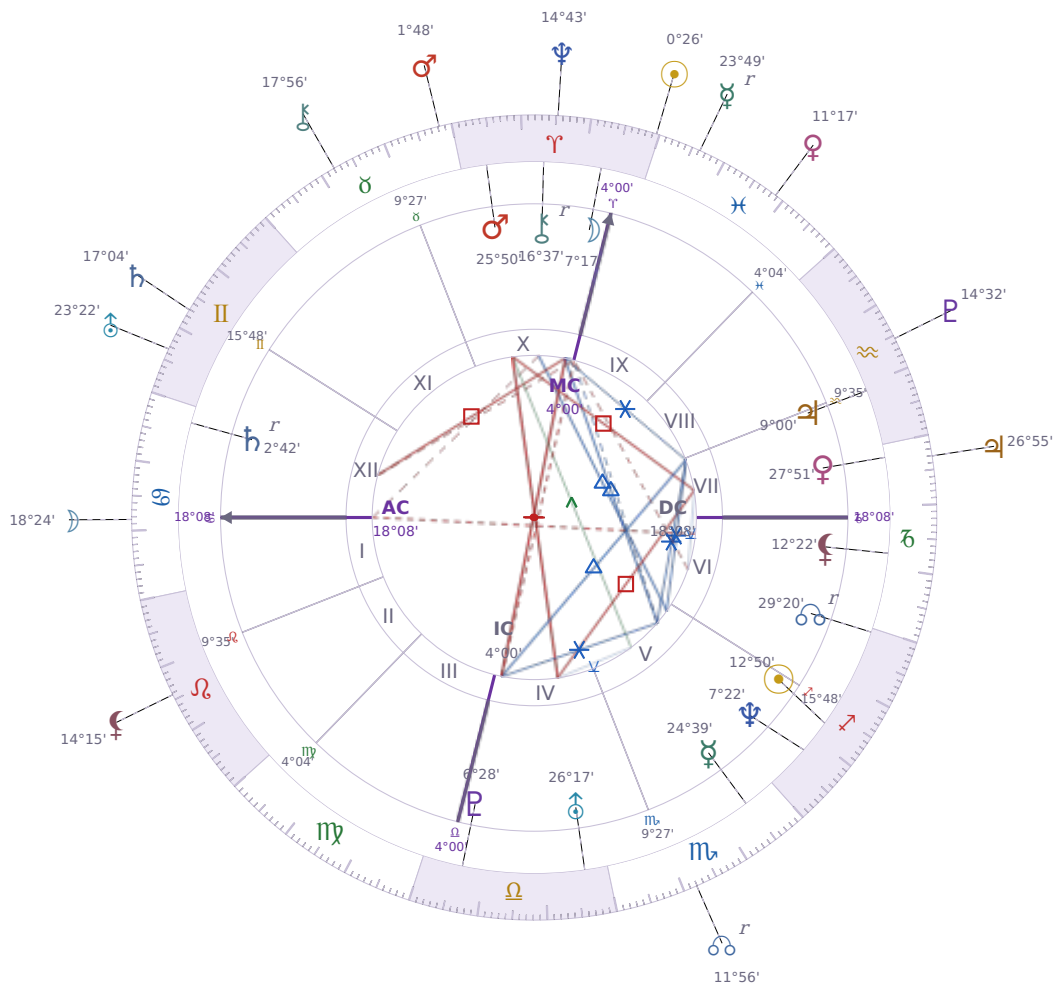

DAILY PERSONAL HOROSCOPE

Tyra Lynne Banks

American television personality, producer, and former model

♏ Sagittarius December 4, 1973 19:13 Inglewood

Saturday, 20 March 2022

TRANSITS FOR TODAY

☉ Sun	in ♈ Aries	0°26'25"
☾ Moon	in ♋ Cancer	18°24'40"
☿ Mercury	in ♋ Pisces Rx	23°49'28"
♀ Venus	in ♋ Pisces	11°17'41"
♂ Mars	in ♉ Taurus	1°48'33"
♃ Jupiter	in ♐ Capricorn	26°56'00"
♄ Saturn	in ♊ Gemini	17°04'30"

♅ Uranus	in ♊ Gemini	23°22'09"
♆ Neptune	in ♈ Aries	14°43'42"
♇ Pluto	in ♒ Aquarius	14°32'27"
♁ Chiron	in ♉ Taurus	17°56'18"
♁ NNode	in ♏ Scorpio Rx	11°56'28"
♁ Lilith	in ♌ Leo	14°15'00"

NATAL PLANETS

☉ Sun	in ♐ Sagittarius	12°50'42"	V
☾ Moon	in ♈ Aries	7°17'30"	X
☿ Mercury	in ♏ Scorpio	24°39'27"	V
♀ Venus	in ♑ Capricorn	27°51'59"	VII
♂ Mars	in ♈ Aries	25°50'47"	X
♃ Jupiter	in ♒ Aquarius	9°00'55"	VII
♄ Saturn	in ♋ Cancer	2°42'47"	XII Rx
♅ Uranus	in ♎ Libra	26°17'20"	IV
♆ Neptune	in ♐ Sagittarius	7°22'20"	V
♇ Pluto	in ♎ Libra	6°28'42"	IV
♁ Chiron	in ♈ Aries	16°37'11"	X Rx
♁ North Node	in ♐ Sagittarius	29°20'50"	VI Rx
♁ Lilith	in ♑ Capricorn	12°22'11"	VI

KEY DATE

☉ Sun enters ♈ Aries

Sun in *Aries* brings **direct energy** that makes people more willing to **speak up** and take action without overthinking. At work and in relationships, you'll notice others become **more competitive** and eager to **push forward** with new projects or ideas, sometimes stepping on toes in the rush. This transit typically lasts about four weeks and leaves people feeling **impatient with delays**, so projects that moved slowly before now either speed up or hit friction with people who want faster results.

Saturday · ♄ Saturn

Colors: Violet

Stone: Obsidian

Number: 8