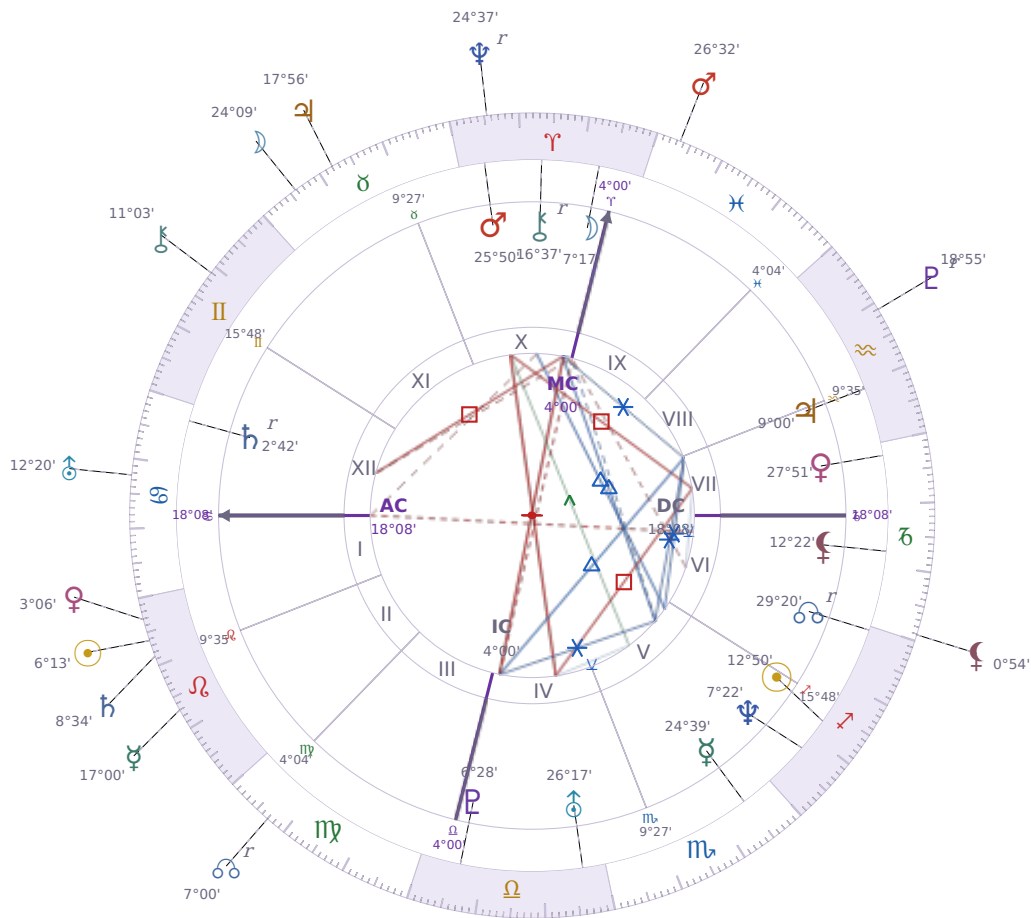

DAILY PERSONAL HOROSCOPE

## Tyra Lynne Banks

American television personality, producer, and former model

♏ Sagittarius December 4, 1973 19:13 Inglewood

Sunday, 29 July 2035