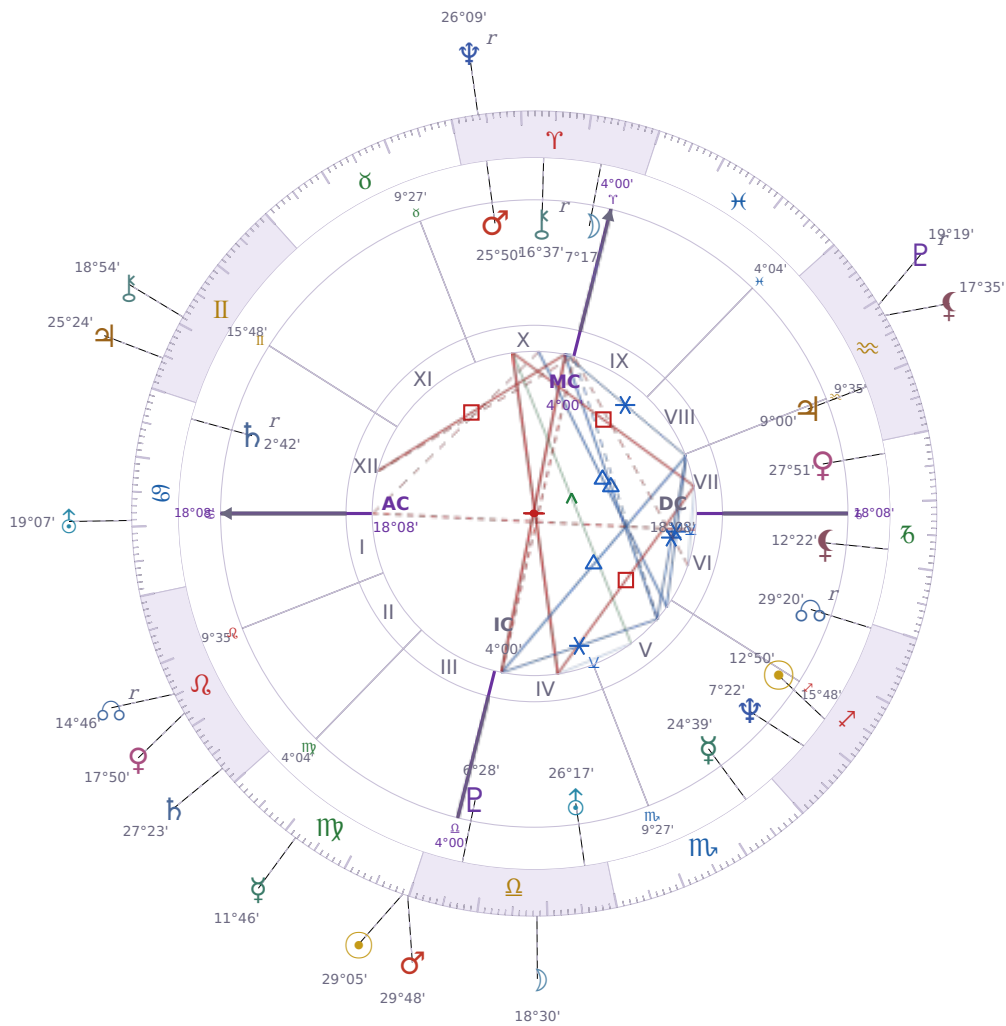

DAILY PERSONAL HOROSCOPE

Tyra Lynne Banks

American television personality, producer, and former model

♏ Sagittarius December 4, 1973 19:13 Inglewood

Sunday, 21 September 2036

TRANSITS FOR TODAY

☉ Sun	in ♏ Virgo	29°05'14"
☾ Moon	in ♏ Libra	18°30'54"
☿ Mercury	in ♏ Virgo	11°46'23"
♀ Venus	in ♏ Leo	17°50'29"
♂ Mars	in ♏ Virgo	29°48'15"
♃ Jupiter	in ♊ Gemini	25°24'26"
♄ Saturn	in ♊ Leo	27°23'46"

♅ Uranus	in ♋ Cancer	19°07'01"
♆ Neptune	in ♈ Aries Rx	26°09'56"
♇ Pluto	in ♒ Aquarius Rx	19°19'39"
♁ Chiron	in ♊ Gemini	18°54'11"
♁ NNode	in ♌ Leo Rx	14°46'21"
♁ Lilith	in ♒ Aquarius	17°35'33"

NATAL PLANETS

☉ Sun	in ♐ Sagittarius	12°50'42"	V
☾ Moon	in ♈ Aries	7°17'30"	X
☿ Mercury	in ♏ Scorpio	24°39'27"	V
♀ Venus	in ♑ Capricorn	27°51'59"	VII
♂ Mars	in ♈ Aries	25°50'47"	X
♃ Jupiter	in ♒ Aquarius	9°00'55"	VII
♄ Saturn	in ♋ Cancer	2°42'47"	XII Rx
♅ Uranus	in ♎ Libra	26°17'20"	IV
♆ Neptune	in ♐ Sagittarius	7°22'20"	V
♇ Pluto	in ♎ Libra	6°28'42"	IV
♁ Chiron	in ♈ Aries	16°37'11"	X Rx
♁ North Node	in ♐ Sagittarius	29°20'50"	VI Rx
♁ Lilith	in ♑ Capricorn	12°22'11"	VI

KEY TRANSIT FACTORS

♆ Neptune ☾ Opposition ♁ natal Uranus

Right now you are caught between wanting to break free and feeling too confused to know which way to go. Your usual ability to spot what needs to change is clouded by **vague doubts and second-guessing**, so you either act on half-formed ideas or freeze completely. Over the coming weeks, expect to feel frustrated with yourself for not moving forward, and frustrated with others for not understanding your sudden shifts in direction.