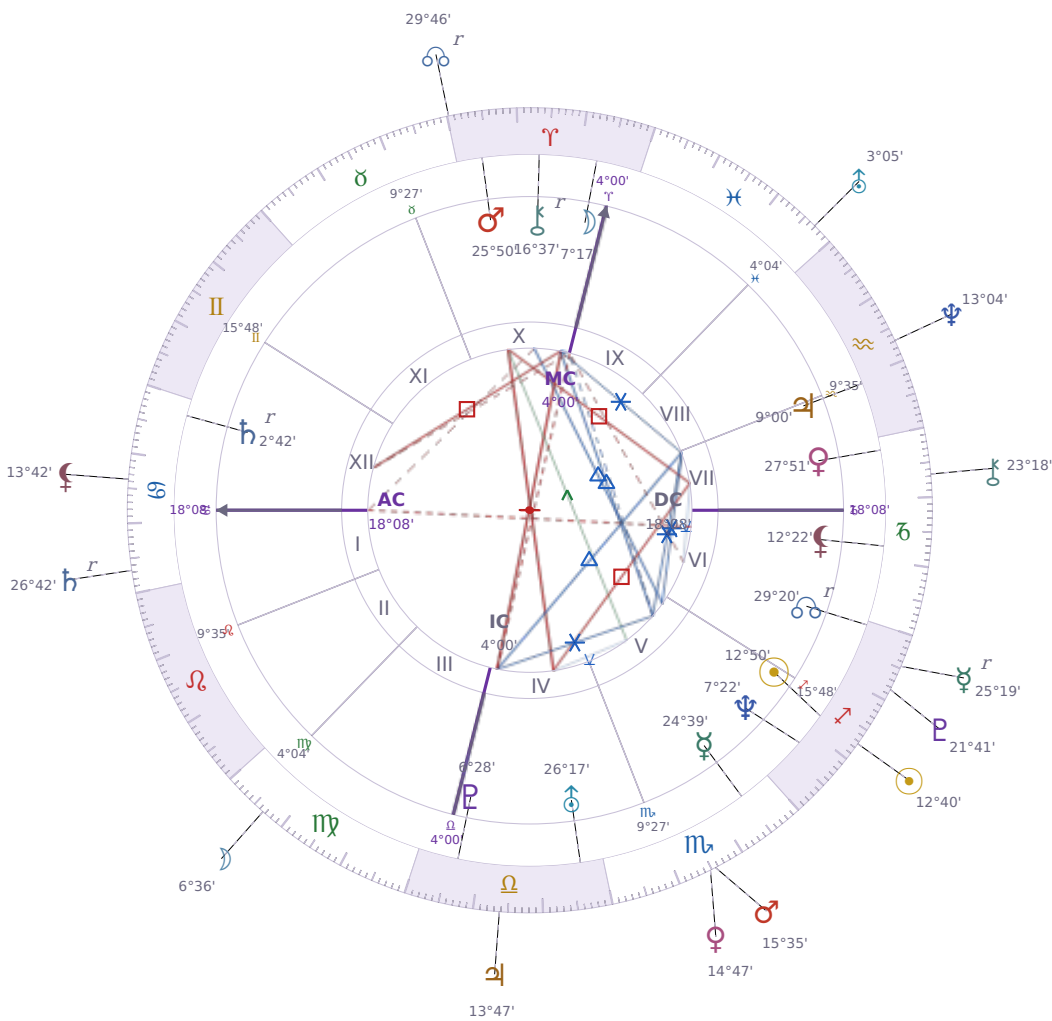

SOLAR RETURN

## Tyra Lynne Banks

American television personality, producer, and former model

♏ Sagittarius December 4, 1973 19:13 Inglewood

### 3 December 2004 · 17:52 (01:52 UTC) · Inglewood

Solar ASC ♊ Gemini · MC ♋ Pisces

NATAL PLANETS

☉ Sun	in	♏	Sagittarius	12°50'
☾ Moon	in	♈	Aries	7°17'
☿ Mercury	in	♏	Scorpio	24°39'
♀ Venus	in	♐	Capricorn	27°51'
♂ Mars	in	♈	Aries	25°50'
♃ Jupiter	in	♒	Aquarius	9°00'
♄ Saturn	in	♋	Cancer	2°42'