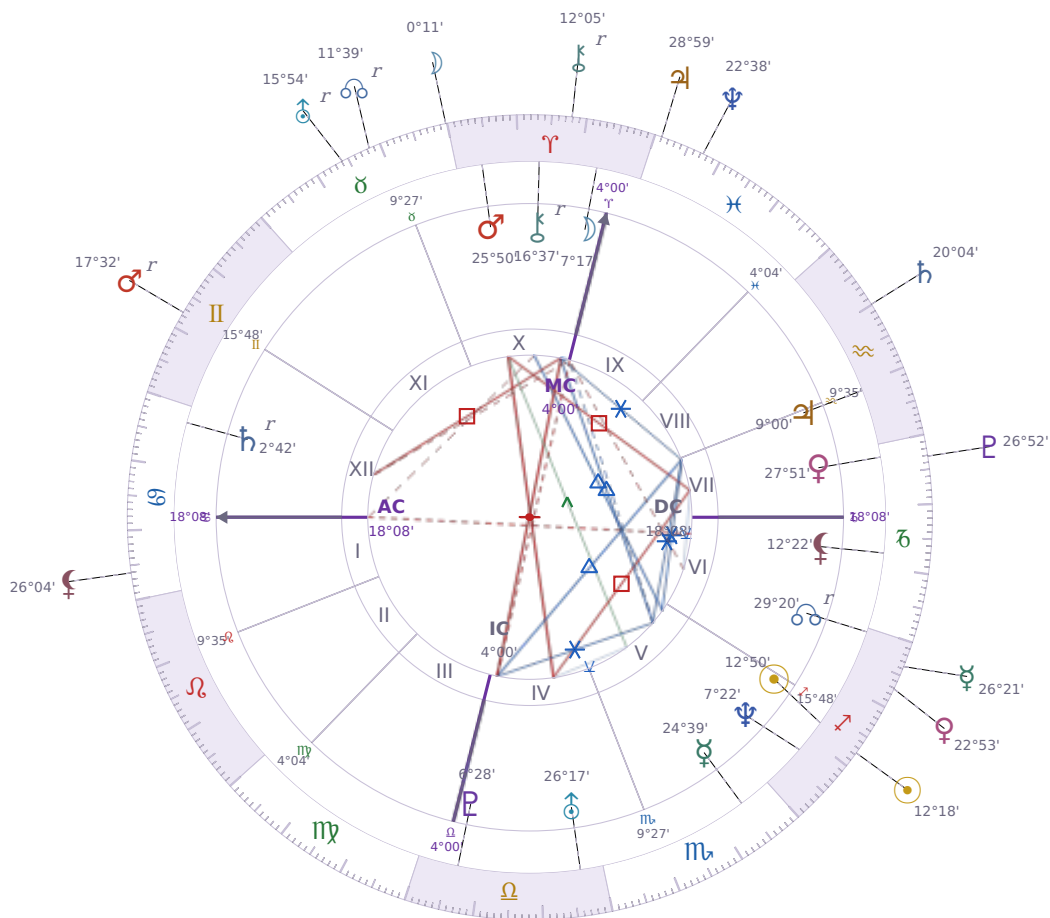

SOLAR RETURN

## Tyra Lynne Banks

American television personality, producer, and former model

♐ Sagittarius December 4, 1973 19:13 Inglewood

### 4 December 2022 · 02:47 (10:47 UTC) · Inglewood

Solar ASC ♎ Libra · MC ♋ Cancer