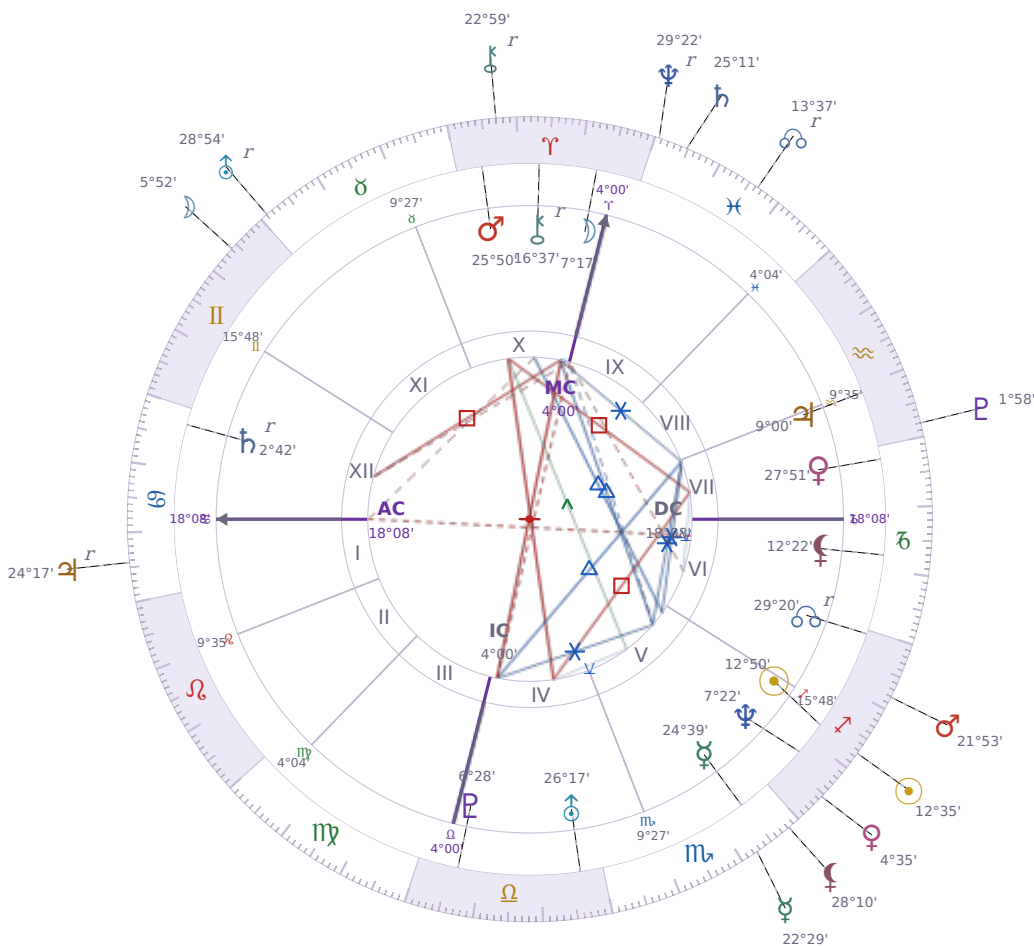

SOLAR RETURN

Tyra Lynne Banks

American television personality, producer, and former model

♐ Sagittarius December 4, 1973 19:13 Inglewood

3 December 2025 · 20:05 (04:05 UTC) · Inglewood

Solar ASC ♋ Cancer · MC ♈ Aries

NATAL PLANETS

☉ Sun	in	♐	Sagittarius	12°50'
☾ Moon	in	♈	Aries	7°17'
☿ Mercury	in	♏	Scorpio	24°39'
♀ Venus	in	♑	Capricorn	27°51'
♂ Mars	in	♈	Aries	25°50'
♃ Jupiter	in	♒	Aquarius	9°00'
♄ Saturn	in	♋	Cancer	2°42'