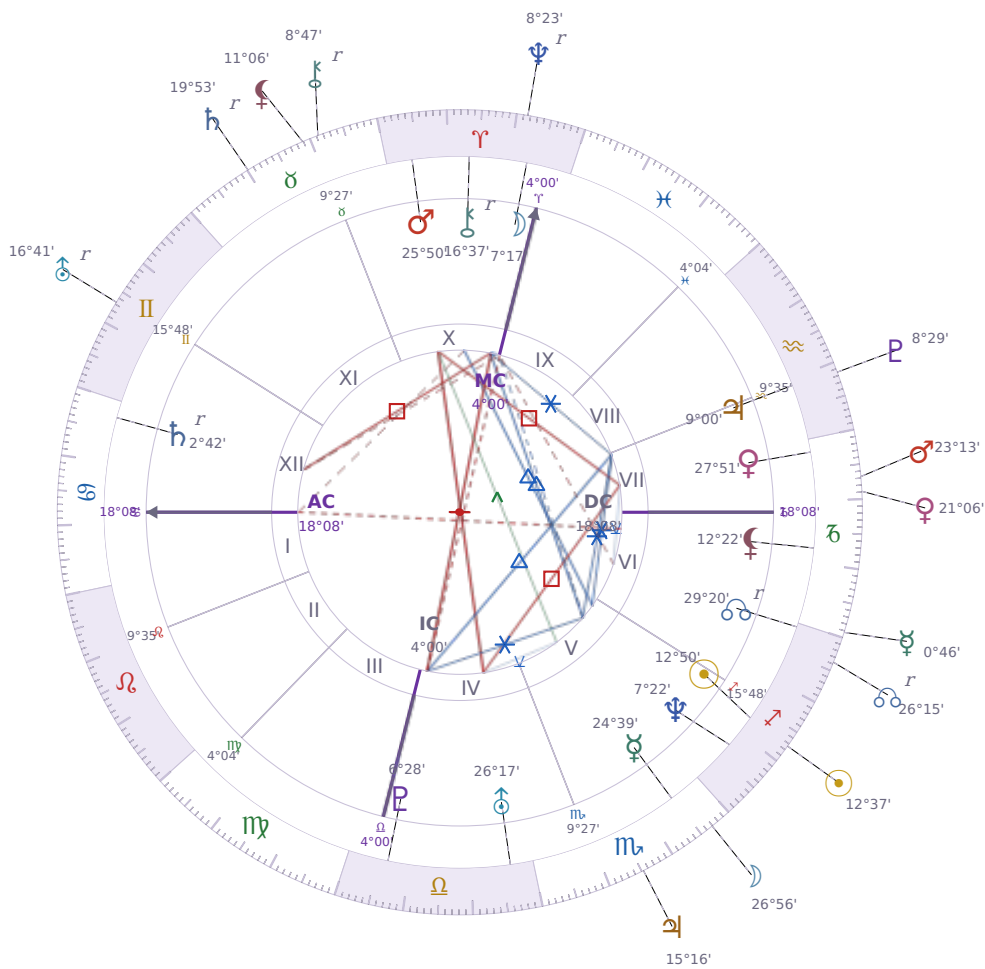

SOLAR RETURN

Tyra Lynne Banks

American television personality, producer, and former model

♏ Sagittarius December 4, 1973 19:13 Inglewood

3 December 2029 · 19:17 (03:17 UTC) · Inglewood

Solar ASC ♋ Cancer · MC ♈ Aries

NATAL PLANETS

☉ Sun	in	♏	Sagittarius	12°50'
☾ Moon	in	♈	Aries	7°17'
☿ Mercury	in	♏	Scorpio	24°39'
♀ Venus	in	♑	Capricorn	27°51'
♂ Mars	in	♈	Aries	25°50'
♃ Jupiter	in	♒	Aquarius	9°00'
♄ Saturn	in	♋	Cancer	2°42'

SOLAR RETURN PLANETS

☉ Sun	in	♏	Sagittarius	12°37'
☾ Moon	in	♏	Scorpio	26°56'
☿ Mercury	in	♑	Capricorn	0°46'
♀ Venus	in	♑	Capricorn	21°06'
♂ Mars	in	♑	Capricorn	23°13'
♃ Jupiter	in	♏	Scorpio	15°16'
♄ Saturn	in	♉	Taurus	Rx 19°53'