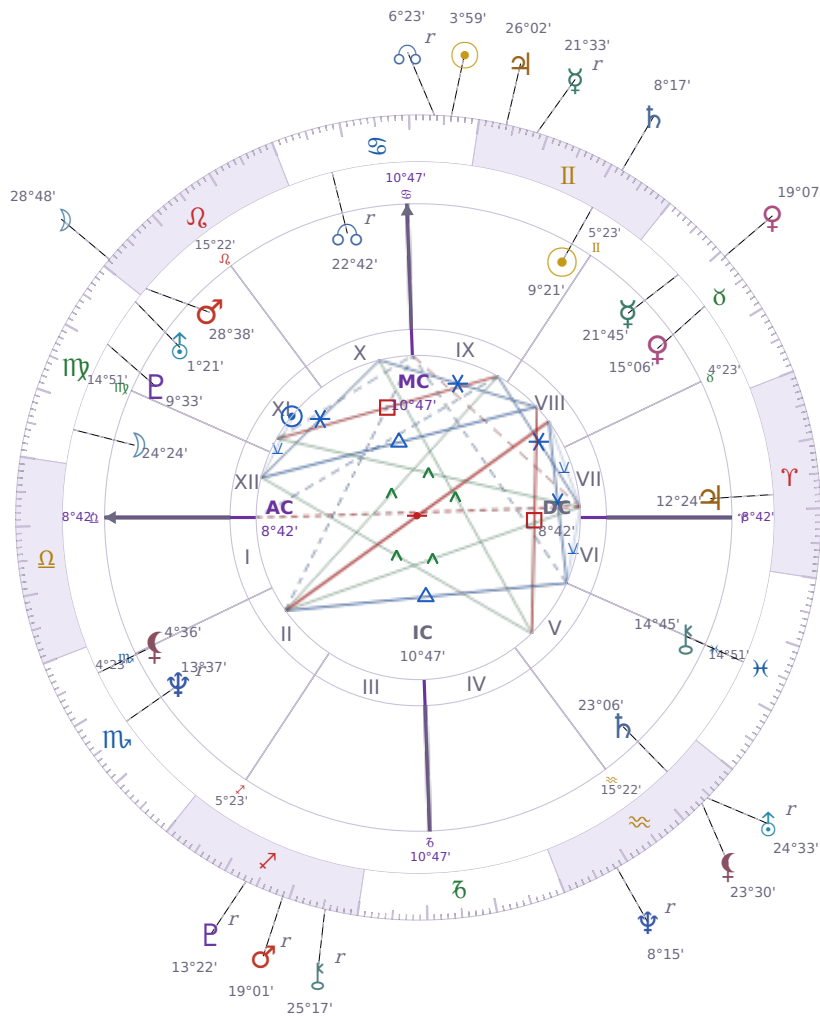

DAILY HOROSCOPE

Viktor Orbán

Prime Minister of Hungary (1998–2002; since 2010)

♊ Gemini May 31, 1963 14:00 Székesfehérvár

Monday, 25 June 2001

TRANSITS FOR TODAY

☉ Sun	in ♋ Cancer	3°59'30"
☾ Moon	in ♌ Leo	28°48'40"
☿ Mercury	in ♊ Gemini Rx	21°33'03"
♀ Venus	in ♉ Taurus	19°07'04"
♂ Mars	in ♏ Sagittarius Rx	19°01'49"
♃ Jupiter	in ♊ Gemini	26°02'27"
♄ Saturn	in ♊ Gemini	8°17'16"

♅ Uranus	in ♒ Aquarius	Rx	24°33'18"
♆ Neptune	in ♒ Aquarius	Rx	8°15'35"
♇ Pluto	in ♐ Sagittarius	Rx	13°22'15"
♁ Chiron	in ♐ Sagittarius	Rx	25°17'40"
♁ NNode	in ♋ Cancer	Rx	6°23'31"
♁ Lilith	in ♒ Aquarius		23°30'10"