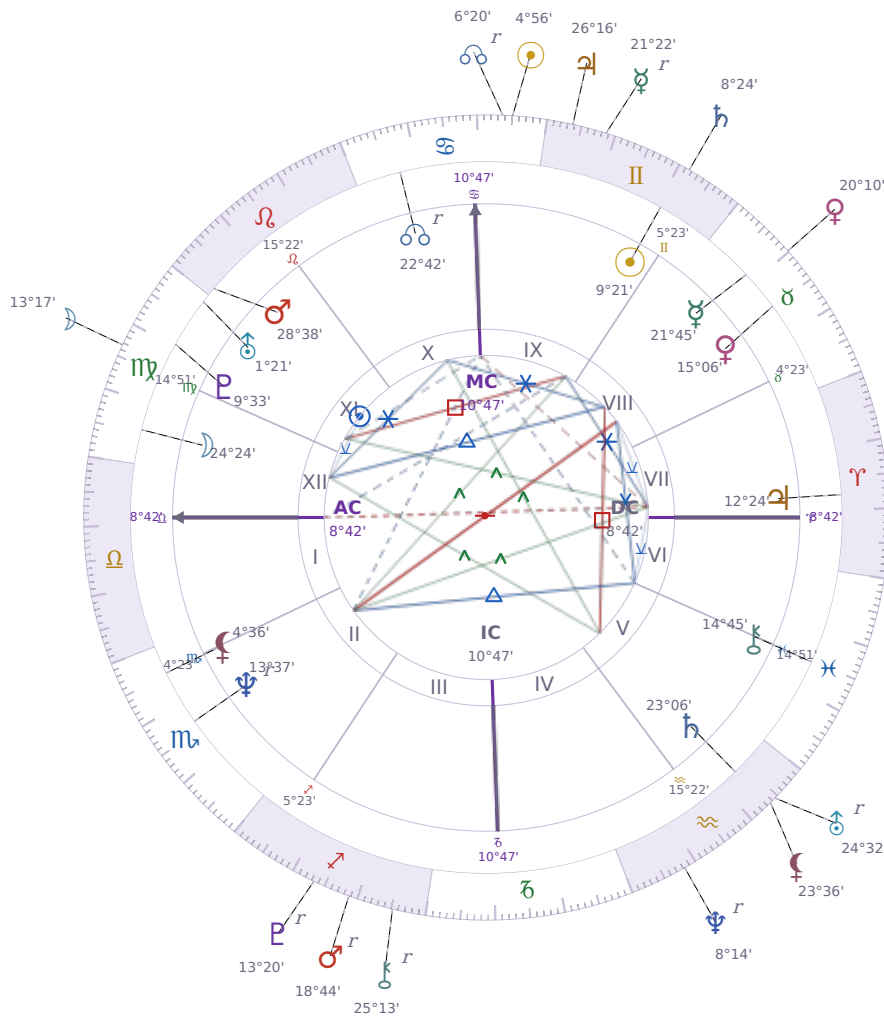

DAILY HOROSCOPE

Viktor Orbán

Prime Minister of Hungary (1998–2002; since 2010)

♊ Gemini May 31, 1963 14:00 Székesfehérvár

Tuesday, 26 June 2001

TRANSITS FOR TODAY

☉ Sun	in ♋ Cancer	4°56'44"
☾ Moon	in ♍ Virgo	13°17'36"
☿ Mercury	in ♊ Gemini Rx	21°22'55"
♀ Venus	in ♉ Taurus	20°10'07"
♂ Mars	in ♐ Sagittarius Rx	18°44'27"
♃ Jupiter	in ♊ Gemini	26°16'12"
♄ Saturn	in ♊ Gemini	8°24'31"

♅ Uranus	in ♒ Aquarius	Rx	24°32'02"
♆ Neptune	in ♒ Aquarius	Rx	8°14'18"
♇ Pluto	in ♐ Sagittarius	Rx	13°20'47"
♁ Chiron	in ♐ Sagittarius	Rx	25°13'42"
♁ NNode	in ♋ Cancer	Rx	6°20'20"
♁ Lilith	in ♒ Aquarius		23°36'51"