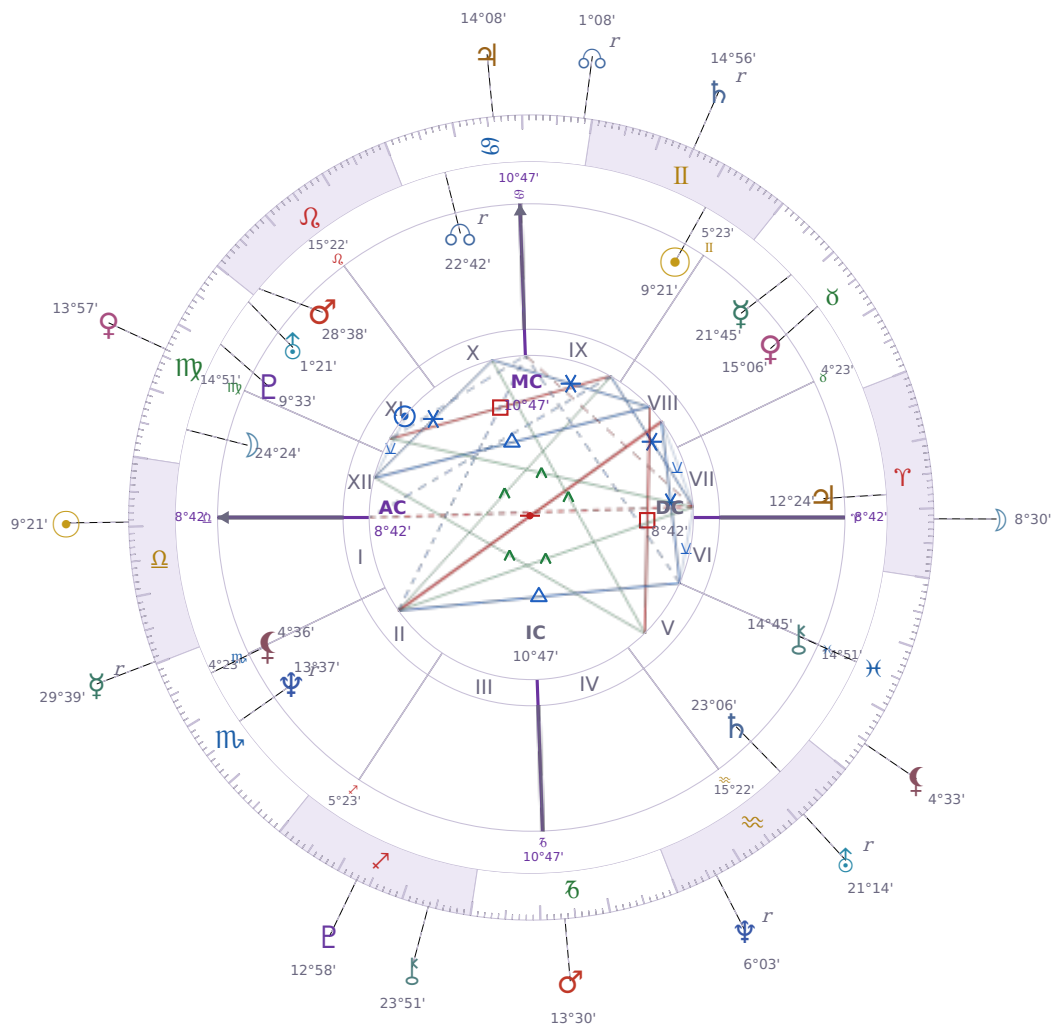

DAILY HOROSCOPE

Viktor Orbán

Prime Minister of Hungary (1998–2002; since 2010)

♊ Gemini May 31, 1963 14:00 Székesfehérvár

Tuesday, 2 October 2001

TRANSITS FOR TODAY

☉ Sun	in ♎ Libra	9°21'31"
☾ Moon	in ♈ Aries	8°30'51"
☿ Mercury	in ♎ Libra Rx	29°39'29"
♀ Venus	in ♍ Virgo	13°57'54"
♂ Mars	in ♐ Capricorn	13°30'26"
♃ Jupiter	in ♋ Cancer	14°08'44"
♄ Saturn	in ♊ Gemini Rx	14°56'30"

♅ Uranus	in ♒ Aquarius	Rx	21°14'16"
♆ Neptune	in ♒ Aquarius	Rx	6°03'32"
♇ Pluto	in ♐ Sagittarius		12°58'11"
♁ Chiron	in ♐ Sagittarius		23°51'55"
♁ NNode	in ♋ Cancer	Rx	1°08'57"
♁ Lilith	in ♋ Pisces		4°33'15"