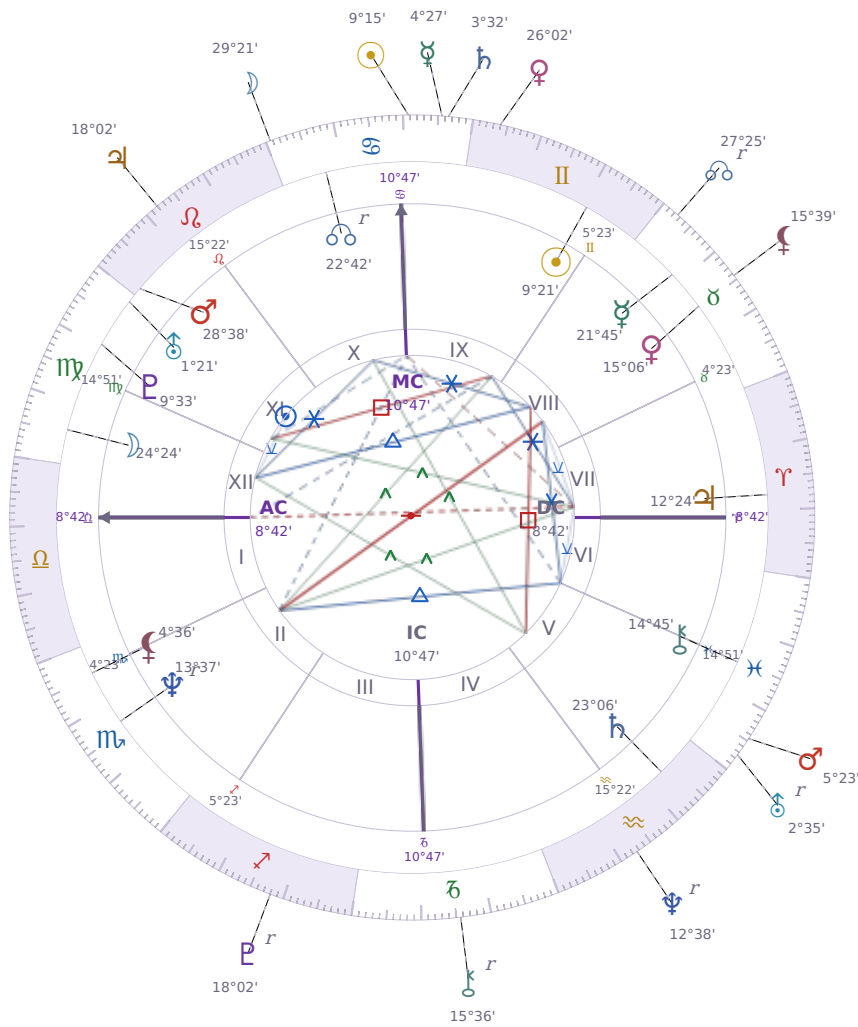

DAILY HOROSCOPE

Viktor Orbán

Prime Minister of Hungary (1998–2002; since 2010)

♊ Gemini May 31, 1963 14:00 Székesfehérvár

Tuesday, 1 July 2003

TRANSITS FOR TODAY

☉ Sun	in ♋ Cancer	9°15'18"
☾ Moon	in ♋ Cancer	29°21'02"
☿ Mercury	in ♋ Cancer	4°27'22"
♀ Venus	in ♊ Gemini	26°02'37"
♂ Mars	in ♓ Pisces	5°23'23"
♃ Jupiter	in ♌ Leo	18°02'12"
♄ Saturn	in ♋ Cancer	3°32'39"