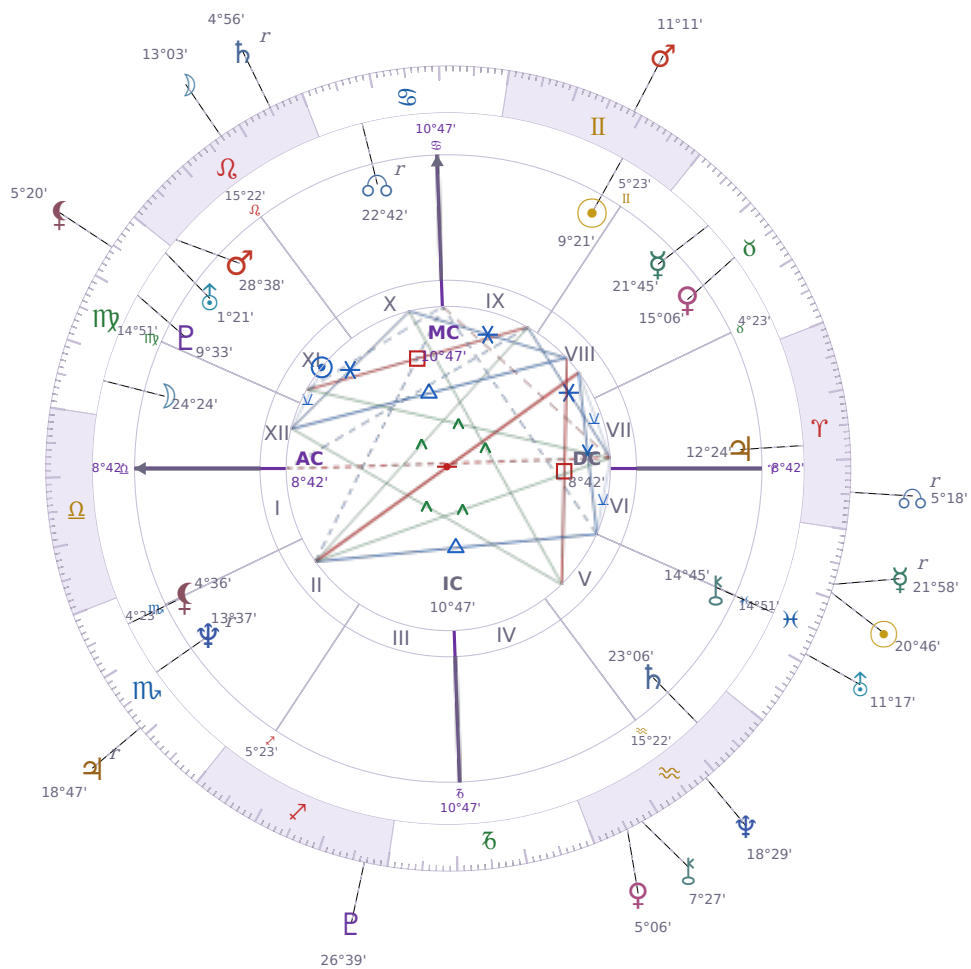

DAILY PERSONAL HOROSCOPE

Viktor Orbán

Prime Minister of Hungary (1998–2002; since 2010)

♊ Gemini May 31, 1963 14:00 Székesfehérvár

Saturday, 11 March 2006

TRANSITS FOR TODAY

☉ Sun	in ♋ Pisces	20°46'18"
☾ Moon	in ♌ Leo	13°03'02"
☿ Mercury	in ♋ Pisces Rx	21°58'35"
♀ Venus	in ♒ Aquarius	5°06'33"
♂ Mars	in ♊ Gemini	11°11'49"
♃ Jupiter	in ♏ Scorpio Rx	18°47'25"
♄ Saturn	in ♌ Leo Rx	4°56'21"

♅ Uranus	in ♓ Pisces	11°17'38"
♆ Neptune	in ♒ Aquarius	18°29'51"
♇ Pluto	in ♐ Sagittarius	26°39'56"
♁ Chiron	in ♒ Aquarius	7°27'05"
♊ NNode	in ♈ Aries Rx	5°18'57"
♁ Lilith	in ♍ Virgo	5°20'12"

NATAL PLANETS