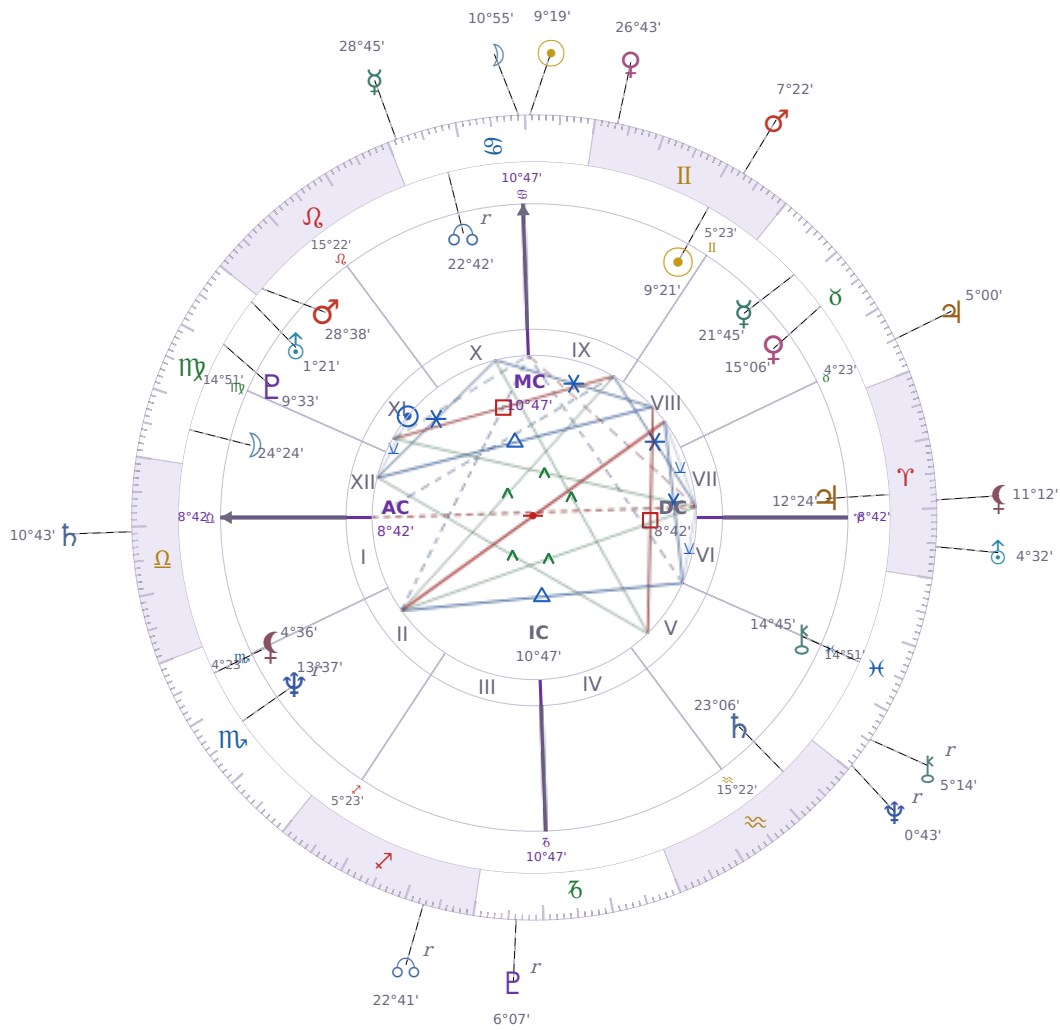

DAILY PERSONAL HOROSCOPE

Viktor Orbán

Prime Minister of Hungary (1998–2002; since 2010)

♊ Gemini May 31, 1963 14:00 Székesfehérvár

Friday, 1 July 2011

TRANSITS FOR TODAY

☉ Sun	in ♋ Cancer	9°19'47"
☾ Moon	in ♋ Cancer	10°56'00"
☿ Mercury	in ♋ Cancer	28°45'26"
♀ Venus	in ♊ Gemini	26°43'23"
♂ Mars	in ♊ Gemini	7°22'33"
♃ Jupiter	in ♉ Taurus	5°00'27"
♄ Saturn	in ♎ Libra	10°43'26"

♅ Uranus	in ♈ Aries	4°32'06"
♆ Neptune	in ♓ Pisces Rx	0°43'10"
♇ Pluto	in ♑ Capricorn Rx	6°07'09"
♁ Chiron	in ♓ Pisces Rx	5°14'21"
♁ NNode	in ♐ Sagittarius Rx	22°41'48"
♁ Lilith	in ♈ Aries	11°12'40"

NATAL PLANETS

Colors: Rose · Pink · Warm Cream

Stone: Rose Quartz

Number: 6